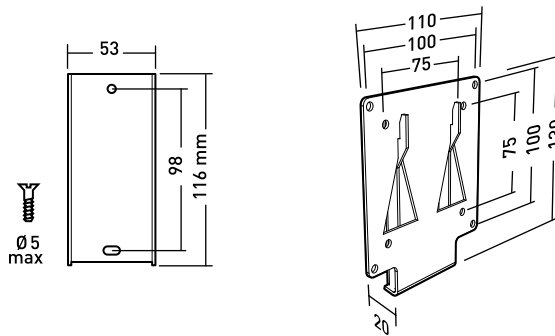

Applik for small screens

- Wall mount and mounting plate in steel
- Black epoxy painting

Applik

Fixed mount for 15" - 23" screens

Ref. 002430

EAN Code 318528 002430 8

Ø 5 max

S 15"-23"
38-58 cm

15 KG

SLIM

20 mm

VESA 75 & 100
with adapter plate
Ref. 2491
VESA 200X100
200X200
JVC 120 & 180

Applik

Tilting mount for 15" - 23" screens

Ref. 002423

EAN Code 318528 002423 0