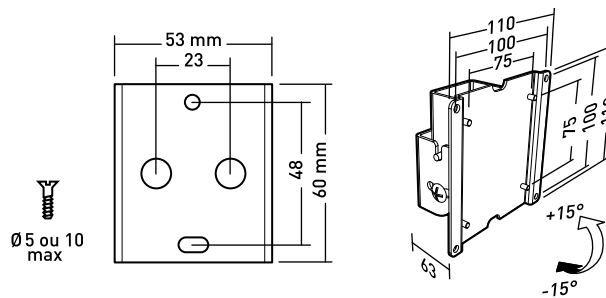

15 KG

SLIM

20 mm

VESA 75 & 100
with adapter plate
Ref. 2491
VESA 200X100
200X200
JVC 120 & 180

Applik

Tilting mount for 15" - 23" screens

Ref. 002423

EAN Code 318528 002423 0

Ø 5 ou 10 max

S 15"-23"
38-58 cm

15 KG

+/- 15°

VESA 75 & 100
with adapter plate
Ref. 2491
VESA 200X100,
200X200
JVC 120 & 180

Applik

Tilting and swivelling mount for 15" - 23" screens

Ref. 002453

EAN Code 318528 002453 7

Ø 6 max

S 15"-23"
38-58 cm

15 KG

+/- 15°

+/- 45°

VESA 75 & 100
with adapter plate
Ref. 2491
VESA 200X100, 200X200
JVC 120 & 180

Applik

Tilting and swivelling mount with offset for 15" - 23" screens

Ref. 002580

EAN Code 318528 002580 0

Ø 6 max

S 15"-23"
38-58 cm

15 KG

+/- 15°

+/- 90°