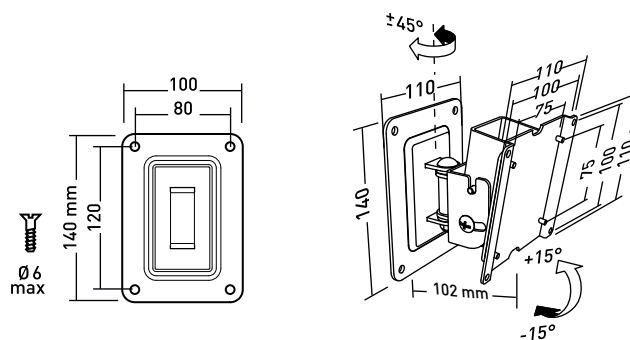

Ø 5 ou 10 max

S 15"-23"
38-58 cm

15 KG

+/- 15°

VESA 75 & 100
with adapter plate
Ref. 2491
VESA 200X100,
200X200
JVC 120 & 180

Applik

Tilting and swivelling mount for 15" - 23" screens

Ref. 002453

EAN Code 318528 002453 7

Ø 6 max

S 15"-23"
38-58 cm

15 KG

+/- 15°

+/- 45°

VESA 75 & 100
with adapter plate
Ref. 2491
VESA 200X100, 200X200
JVC 120 & 180

Applik

Tilting and swivelling mount with offset for 15" - 23" screens

Ref. 002580

EAN Code 318528 002580 0

Ø 6 max

S 15"-23"
38-58 cm

15 KG

+/- 15°

+/- 90°