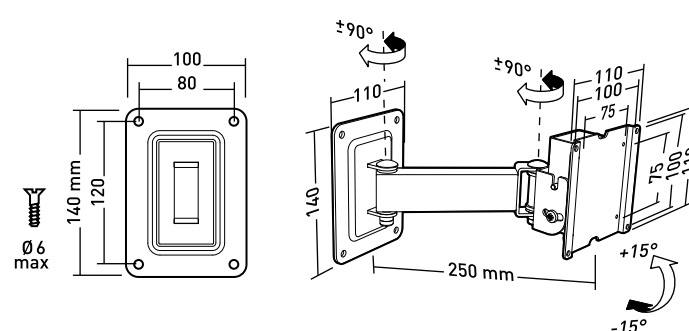

Ø 5 ou 10 max

S 15"-23"
38-58 cm

15 KG

+/- 15°

VESA 75 & 100
with adapter plate
Ref. 2491
VESA 200X100,
200X200
JVC 120 & 180

Applik

Tilting and swivelling mount for 15" - 23" screens

Ref. 002453

EAN Code 318528 002453 7

Ø 6 max

S 15"-23"
38-58 cm

15 KG

+/- 15°

+/- 45°

VESA 75 & 100
with adapter plate
Ref. 2491
VESA 200X100, 200X200
JVC 120 & 180

Applik

Tilting and swivelling mount with offset for 15" - 23" screens

Ref. 002580

EAN Code 318528 002580 0

Ø 6 max

S 15"-23"
38-58 cm

15 KG

+/- 15°

+/- 90°