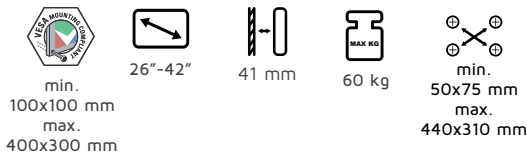

26"-42" Fixed Wall Mount

LWB1

FEATURES

- Universal VESA compatibility
- Heavy duty 3 mm professional gauge steel
- Security bolts to prevent accidental screen movement
- Max load 60 kg

TECHNICAL

PRODUCT SPECIFICATION

Dimensions (HxWxD)	Weight	Max load	Colour
540x340x41 mm	2,6 kg	60 kg	black

26"-42" Portrait Wall Mount

LWB3

FEATURES

- Universal VESA compatibility
- Slim profile for minimum distance from the wall
- Open frame design for easy wiring and installation access
- Spirit Level allows easy and accurate installation
- Max load 60 kg

TECHNICAL

PRODUCT SPECIFICATION

Dimensions (HxWxD)	Weight	Max load	Colour
350x490x41 mm	2,6 kg	60 kg	black