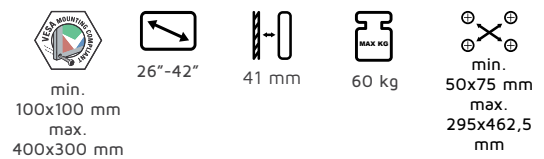

26"-42" Fixed Wall Mount

LWB1

FEATURES

- Universal VESA compatibility
- Heavy duty 3 mm professional gauge steel
- Security bolts to prevent accidental screen movement
- Max load 60 kg

TECHNICAL

PRODUCT SPECIFICATION

Dimensions (HxWxD)	Weight	Max load	Colour
540x340x41 mm	2,6 kg	60 kg	black

26"-42" Portrait Wall Mount

LWB3

FEATURES

- Universal VESA compatibility
- Slim profile for minimum distance from the wall
- Open frame design for easy wiring and installation access
- Spirit Level allows easy and accurate installation
- Max load 60 kg

TECHNICAL

PRODUCT SPECIFICATION

Dimensions (HxWxD)	Weight	Max load	Colour
350x490x41 mm	2,6 kg	60 kg	black