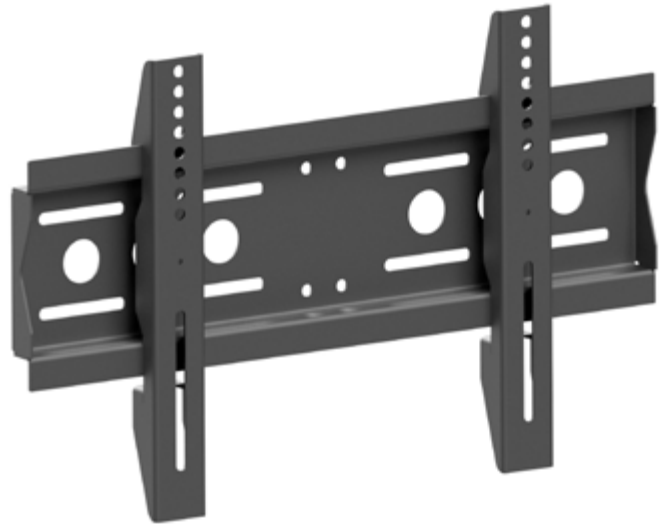

26"-42" Fixed Wall Mount

LWB1

FEATURES

- Universal VESA compatibility
- Heavy duty 3 mm professional gauge steel
- Security bolts to prevent accidental screen movement
- Max load 60 kg

TECHNICAL

PRODUCT SPECIFICATION

Dimensions (HxWxD)	Weight	Max load	Colour
540x340x41 mm	2,6 kg	60 kg	black

26"-42" Portrait Wall Mount

LWB3

FEATURES

- Universal VESA compatibility
- Slim profile for minimum distance from the wall
- Open frame design for easy wiring and installation access
- Spirit Level allows easy and accurate installation
- Max load 60 kg

TECHNICAL

PRODUCT SPECIFICATION

Dimensions (HxWxD)	Weight	Max load	Colour
350x490x41 mm	2,6 kg	60 kg	black