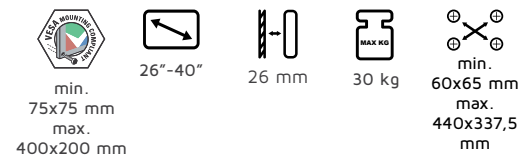

## 26"-40" Fixed Wall Mount

### FEATURES

- Universal VESA compatibility
- Slim profile for minimum distance from the wall
- Open frame design for easy wiring and installation access
- Spirit Level allows easy and accurate installation
- Max load 30 kg

### PRODUCT SPECIFICATION

Dimensions (HxWxD)	Weight	Max load	Colour
495x370x26 mm	1,2 kg	30 kg	black

### PRODUCT SPECIFICATION

Dimensions (HxWxD)	Weight	Max load	Colour
850x470x50 mm	2,3 kg	40 kg	black