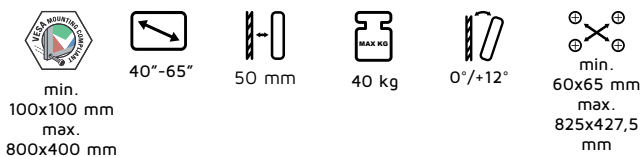

### PRODUCT SPECIFICATION

Dimensions (HxWxD)	Weight	Max load	Colour
495x370x26 mm	1,2 kg	30 kg	black

### PRODUCT SPECIFICATION

Dimensions (HxWxD)	Weight	Max load	Colour
850x470x50 mm	2,3 kg	40 kg	black