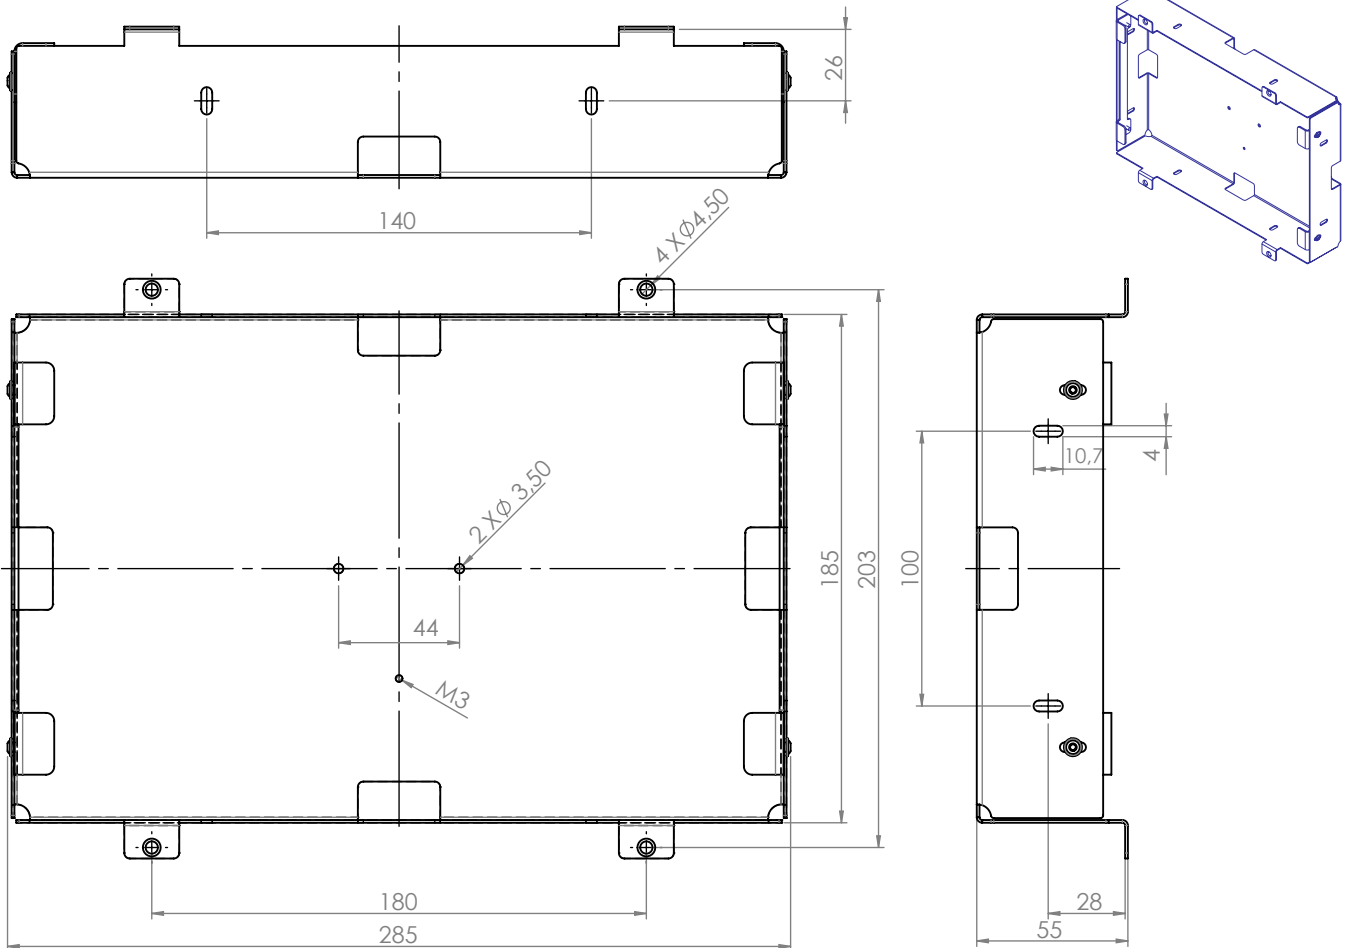

Whiz for iPad 10.2" / 10.5"
Whiz for iPad Air 4 10.9" / Pro 11"