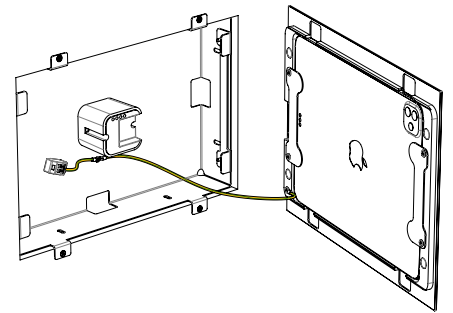

Whiz is a highly appealing flush iPad wall mount that integrates iPad seamlessly into the wall. The wall mount is made from precisely machined aluminium, with a smoothly anodized or powder-coated surface.

Product characteristics

small thickness
of the frame only 2mm
above the wall surface

magnetic closure

ground cabling
ensuring safe use

Accessories

USB socket
or PoE adapter

silver
anodized

black
anodized