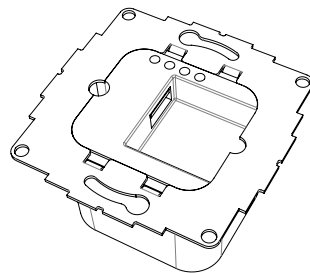

Whiz is a highly appealing flush iPad wall mount that integrates iPad seamlessly into the wall. The wall mount is made from precisely machined aluminium, with a smoothly anodized or powder-coated surface.

Product characteristics

small thickness
of the frame only 2mm
above the wall surface

magnetic closure

ground cabling
ensuring safe use

Accessories

USB socket
or PoE adapter

silver
anodized

black
anodized