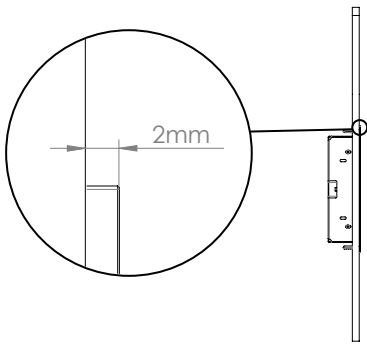

Whiz is a highly appealing flush iPad wall mount that integrates iPad seamlessly into the wall. The wall mount is made from precisely machined aluminium, with a smoothly anodized or powder-coated surface.

Product characteristics

small thickness
of the frame only 2mm
above the wall surface

magnetic closure

ground cabling
ensuring safe use

Accessories

USB socket
or PoE adapter

silver
anodized

black
anodized