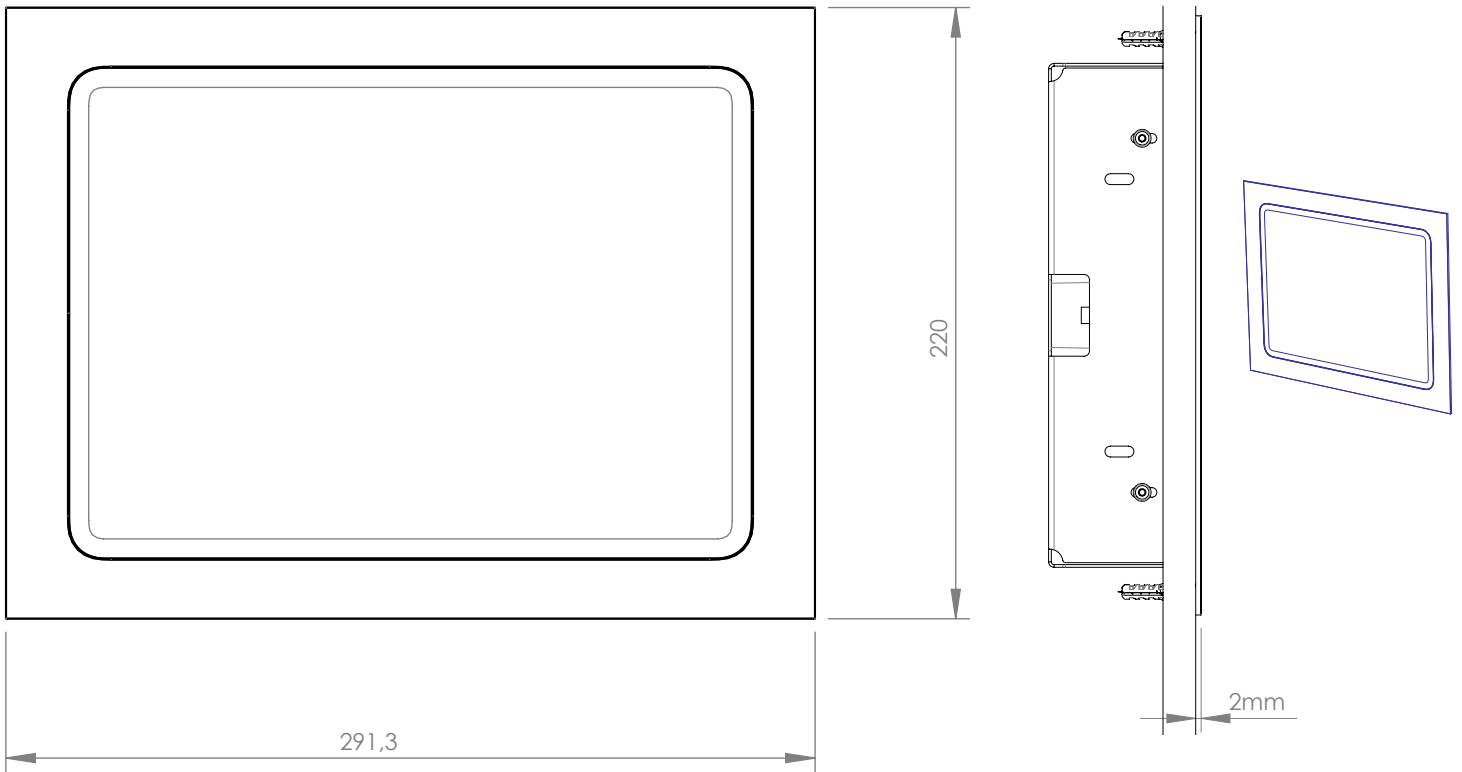

Whiz for iPad 10.2" / 10.5"
Whiz for iPad Air 4 10.9" / Pro 11"