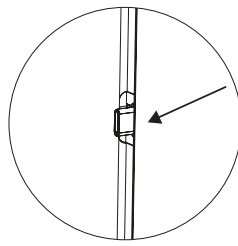

Sunset is an elegant, round-shaped, one-side open iPad wall mount. It is made of precisely machined aluminum with a smoothly anodized surface. The iPad wall mount has an integrated charging function and is available in 3 distinctive finishes.

Product characteristics

replaceable Alcantara

integrated USB-C to USB-C cable for charging

easy insertion

Accessories

Displine 20W flush mount power supply with USB-C

Alcantara Panel in 8 colours

Displine PoE Converter 22W