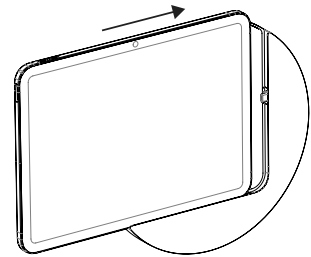

Sunset is an elegant, round-shaped, one-side open iPad wall mount. It is made of precisely machined aluminum with a smoothly anodized surface. The iPad wall mount has an integrated charging function and is available in 3 distinctive finishes.

Product characteristics

replaceable Alcantara

integrated USB-C to USB-C cable for charging

easy insertion

Accessories

Displine 20W flush mount power supply with USB-C

Alcantara Panel in 8 colours

Displine PoE Converter 22W