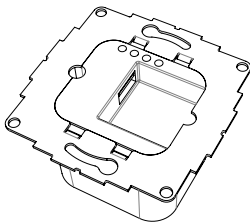

Sunset is an elegant, round-shaped, one-side open iPad wall mount. It is made of precisely machined aluminum with a smoothly anodized surface. The iPad wall mount has an integrated charging function and is available in 3 distinctive finishes.

Product characteristics

replaceable Alcantara

integrated USB-C to USB-C cable for charging

easy insertion

Accessories

Displine 20W flush mount power supply with USB-C

Alcantara Panel in 8 colours

Displine PoE Converter 22W