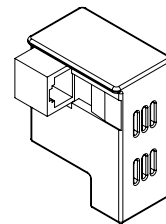

Product characteristics

replaceable Alcantara

integrated USB-C to USB-C cable for charging

easy insertion

Accessories

Displine 20W flush mount power supply with USB-C

Alcantara Panel in 8 colours

Displine PoE Converter 22W