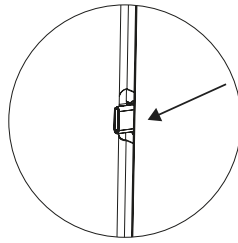

Moonlight is a charming, round-shaped and one-side open iPad wall mount. It is made of precisely machined aluminum with a grooved, anodized surface. The iPad wall mount has an integrated charging function and is available in 4 distinctive finishes.

Product characteristics

replaceable Alcantara

integrated USB-C to USB-C cable for charging

easy insertion

Accessories

Displine 20W flush mount power supply with USB-C

Alcantara Panel in 8 colours

Displine PoE Converter 22W