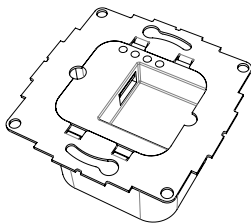

Moonlight is a charming, round-shaped and one-side open iPad wall mount. It is made of precisely machined aluminum with a grooved, anodized surface. The iPad wall mount has an integrated charging function and is available in 4 distinctive finishes.

Product characteristics

replaceable Alcantara

integrated USB-C to USB-C cable for charging

easy insertion

Accessories

Displine 20W flush mount power supply with USB-C

Alcantara Panel in 8 colours

Displine PoE Converter 22W