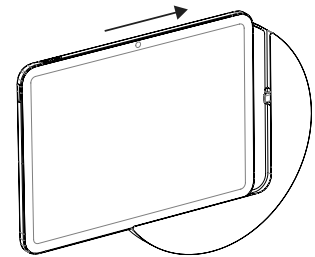

Moonlight is a charming, round-shaped and one-side open iPad wall mount. It is made of precisely machined aluminum with a grooved, anodized surface. The iPad wall mount has an integrated charging function and is available in 4 distinctive finishes.

Product characteristics

replaceable Alcantara

integrated USB-C to USB-C cable for charging

easy insertion

Accessories

Displine 20W flush mount power supply with USB-C

Alcantara Panel in 8 colours

Displine PoE Converter 22W