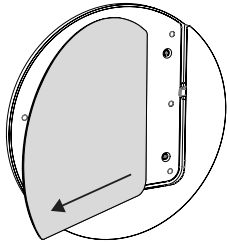

Moonlight is a charming, round-shaped and one-side open iPad wall mount. It is made of precisely machined aluminum with a grooved, anodized surface. The iPad wall mount has an integrated charging function and is available in 4 distinctive finishes.

Product characteristics

replaceable Alcantara

integrated USB-C to USB-C cable for charging

easy insertion

Accessories

Displine 20W flush mount power supply with USB-C

Alcantara Panel in 8 colours

Displine PoE Converter 22W