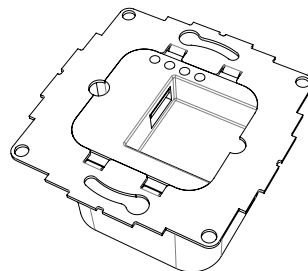

Accessories

USB socket or PoE adapter

silver anodized

black anodized

white powder coated - RAL 9016