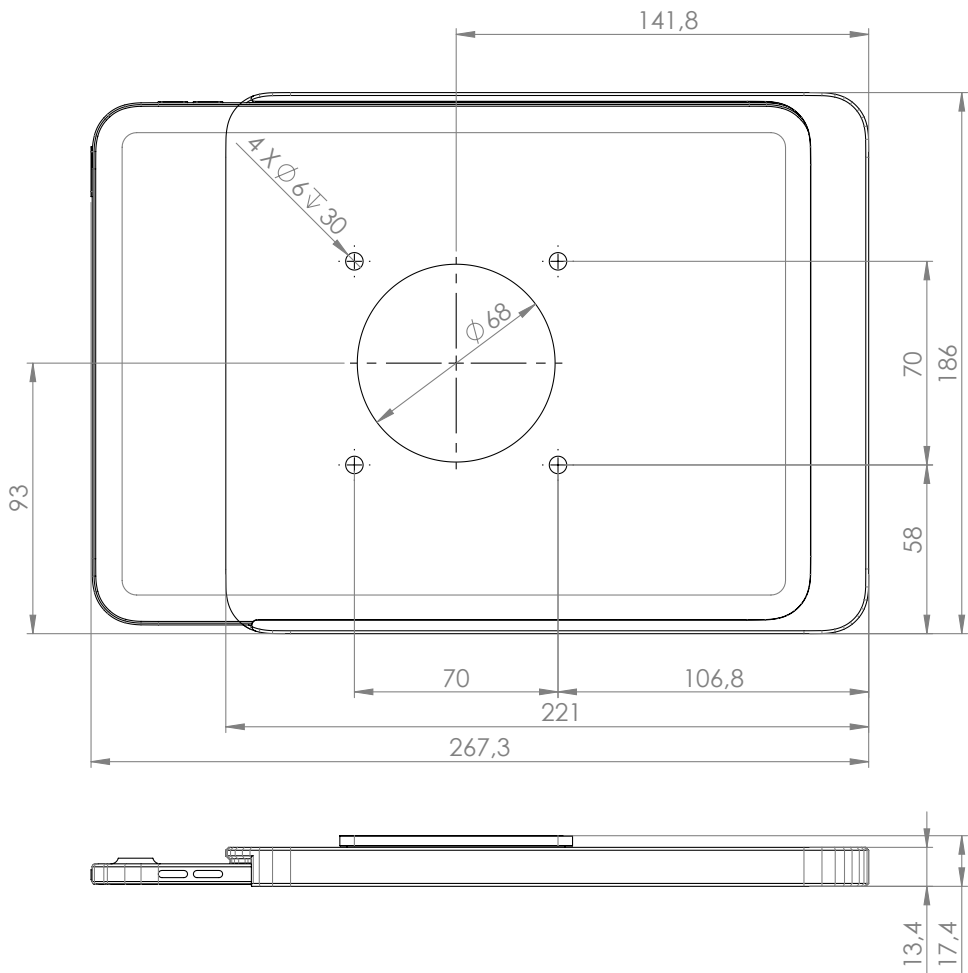

Dame Wall Home for iPad 10.9" 10th gen.