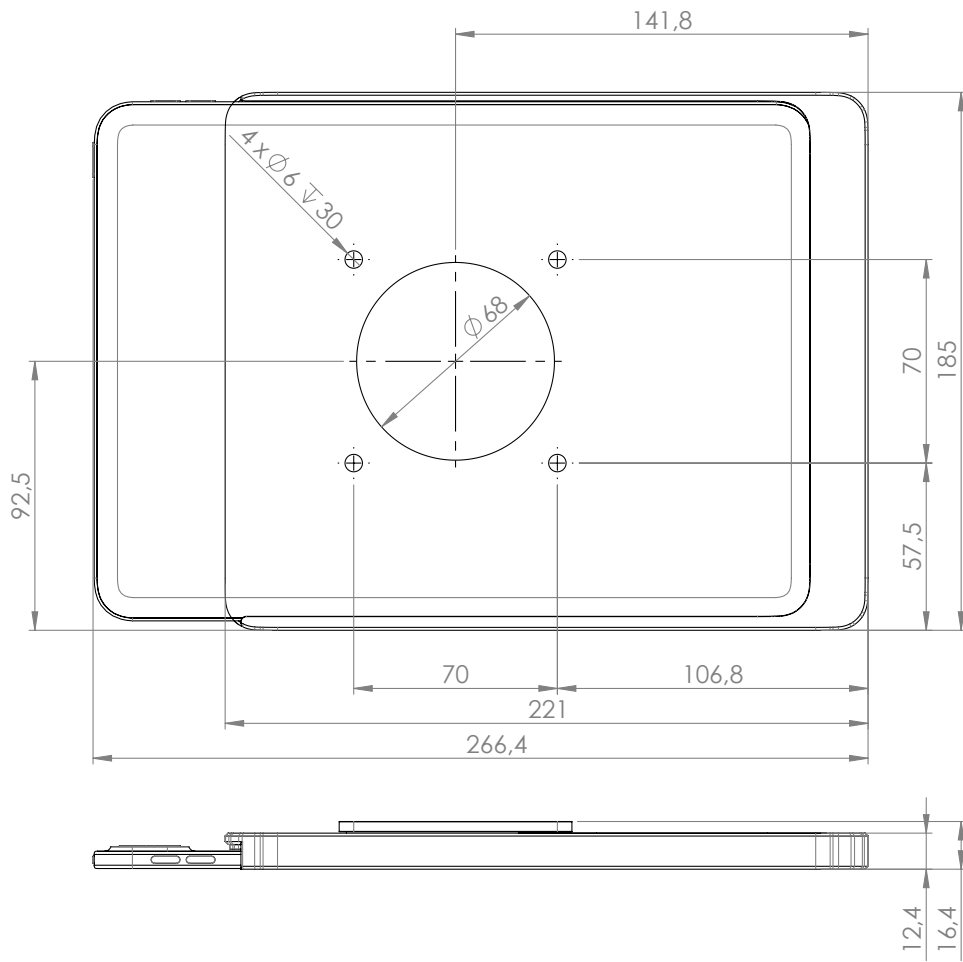

Dame Wall Home for iPad Air 4/5 10.9" / Air 11" / Pro 11"