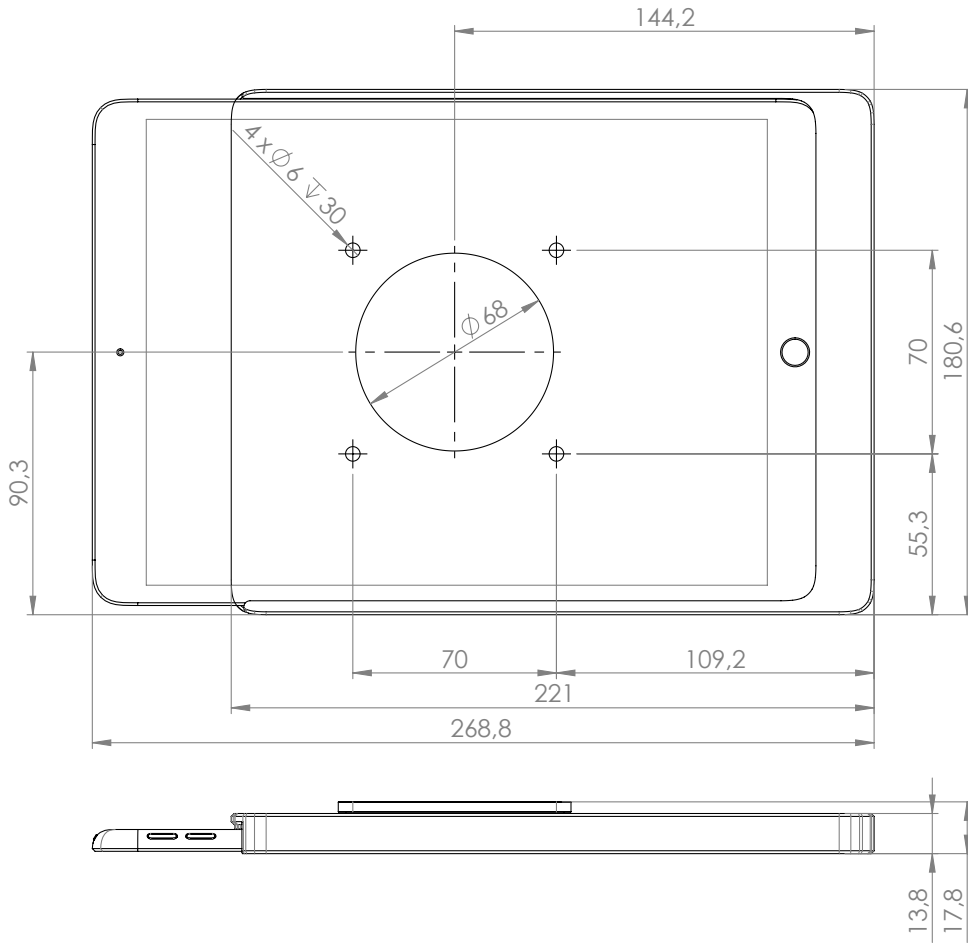

Dame Wall Home for iPad 10.2"