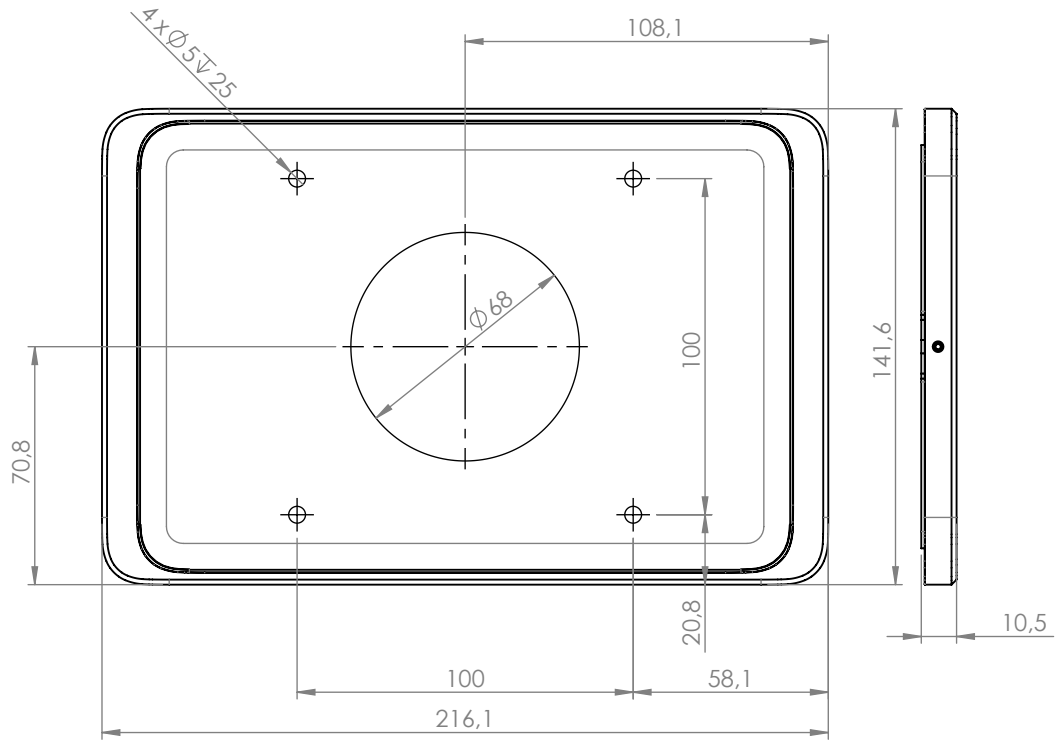

**Dame Wall 2.0.** is an elegant and beautifully slim iPad wall mount. It is precisely machined from a block of aluminum and refined with an anodized surface. The iPad wall mount is flush with the tablet and comes with a complementary USB charging cable.

## Product characteristics

vertically  
or horizontally  
mounted on a wall

cable hidden  
in the mount

magnetic  
casing lock  
& security screw

## Accessories

USB socket  
or PoE adapter

black anodized

silver anodized

white powder  
coated - RAL 9016

Dame Wall 2.0 for iPad mini 6 8.3"

Dame Wall 2.0 for iPad Air 10.9" / Pro 11"

Dame Wall 2.0 for iPad 10.9" 10th gen.