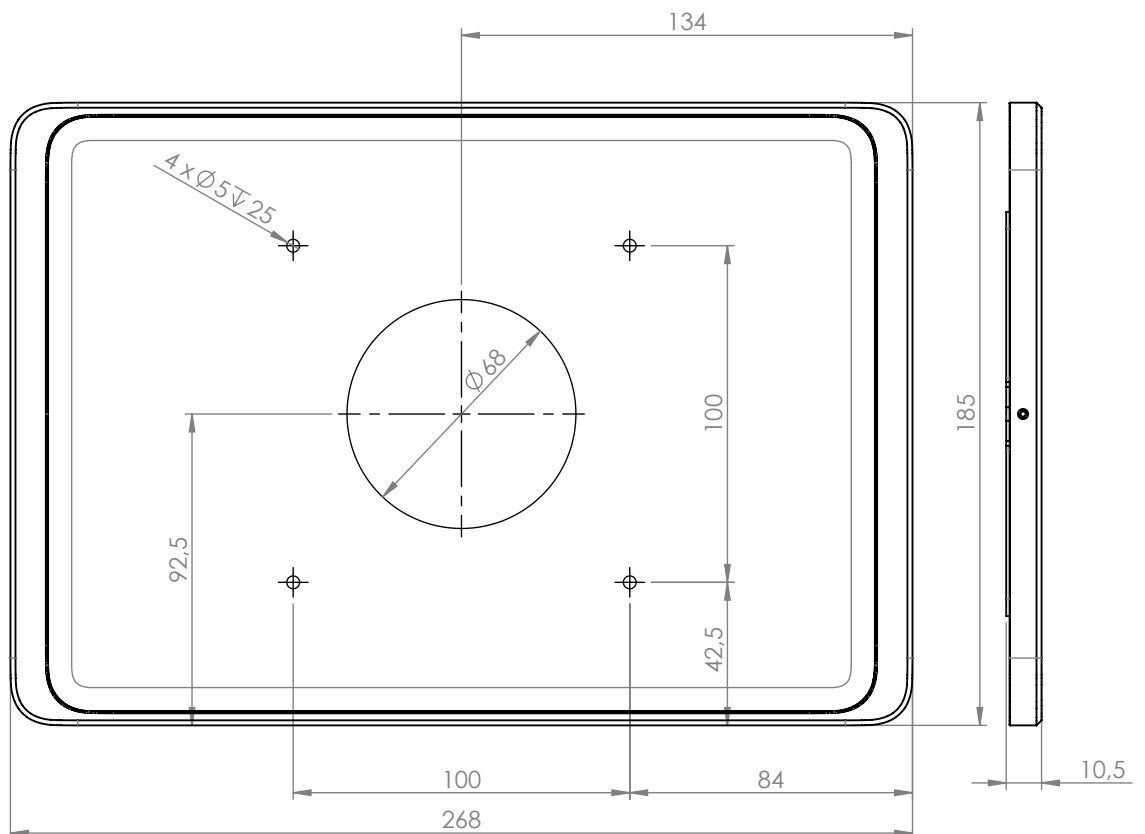

Dame Wall 2.0 for iPad 10.9" 10th gen.

Dame Wall 2.0 for iPad Air 10.9" / Pro 11"