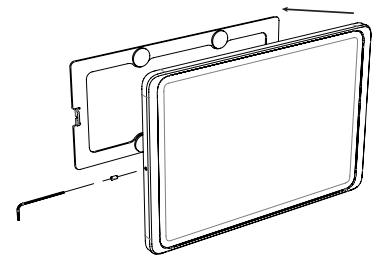

**Dame Wall 2.0.** is an elegant and beautifully slim iPad wall mount. It is precisely machined from a block of aluminum and refined with an anodized surface. The iPad wall mount is flush with the tablet and comes with a complementary USB charging cable.

## Product characteristics

vertically  
or horizontally  
mounted on a wall

cable hidden  
in the mount

magnetic  
casing lock  
& security screw