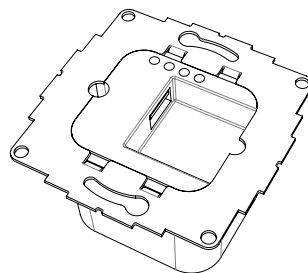

**Dame Wall 2.0.** is an elegant and beautifully slim iPad wall mount. It is precisely machined from a block of aluminum and refined with an anodized surface. The iPad wall mount is flush with the tablet and comes with a complementary USB charging cable.

## Product characteristics

vertically  
or horizontally  
mounted on a wall

cable hidden  
in the mount

magnetic  
casing lock  
& security screw

## Accessories

USB socket  
or PoE adapter

black anodized

silver anodized

white powder  
coated - RAL 9016

Dame Wall 2.0 for iPad mini 6 8.3"

Dame Wall 2.0 for iPad Air 10.9" / Pro 11"

Dame Wall 2.0 for iPad 10.9" 10th gen.