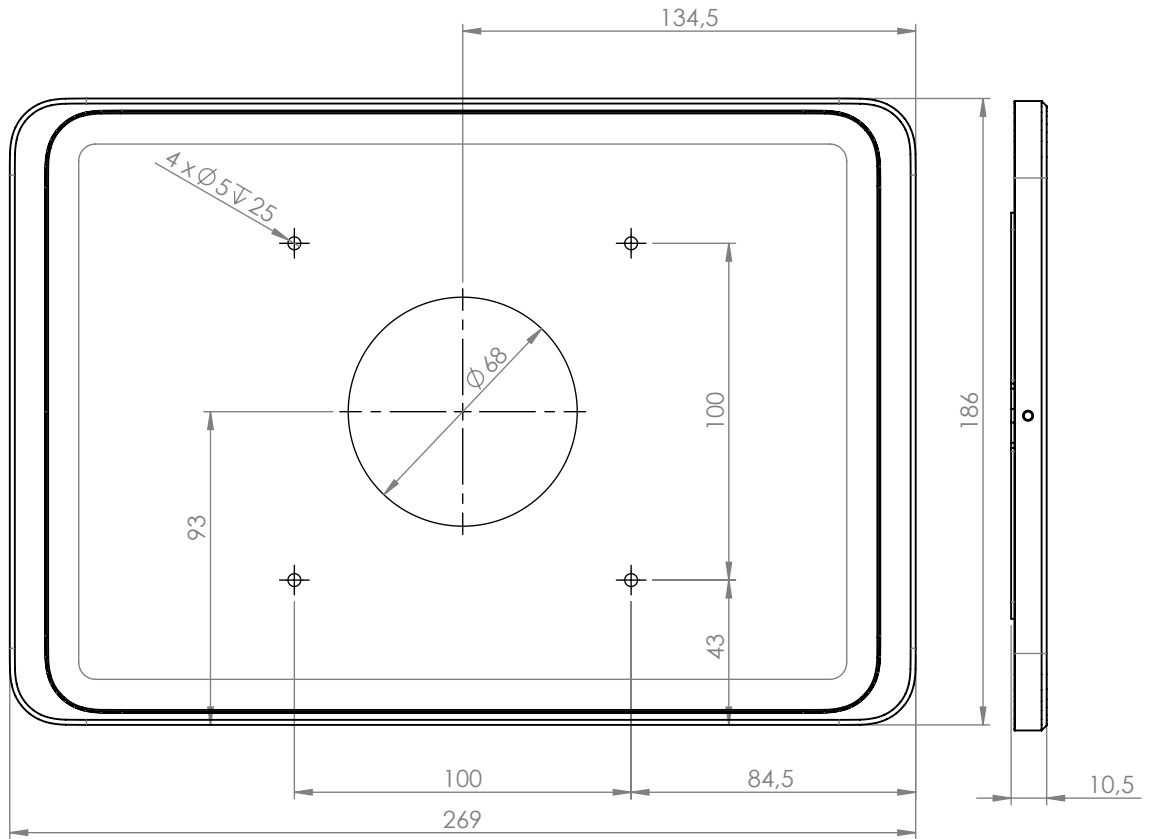

**Dame Wall 2.0.** is an elegant and beautifully slim iPad wall mount. It is precisely machined from a block of aluminum and refined with an anodized surface. The iPad wall mount is flush with the tablet and comes with a complementary USB charging cable.

## Product characteristics

vertically  
or horizontally  
mounted on a wall

cable hidden  
in the mount

magnetic  
casing lock  
& security screw

## Accessories

USB socket  
or PoE adapter

black anodized

silver anodized

white powder  
coated - RAL 9016

Dame Wall 2.0 for iPad mini 6 8.3"

Dame Wall 2.0 for iPad Air 10.9" / Pro 11"

Dame Wall 2.0 for iPad 10.9" 10th gen.