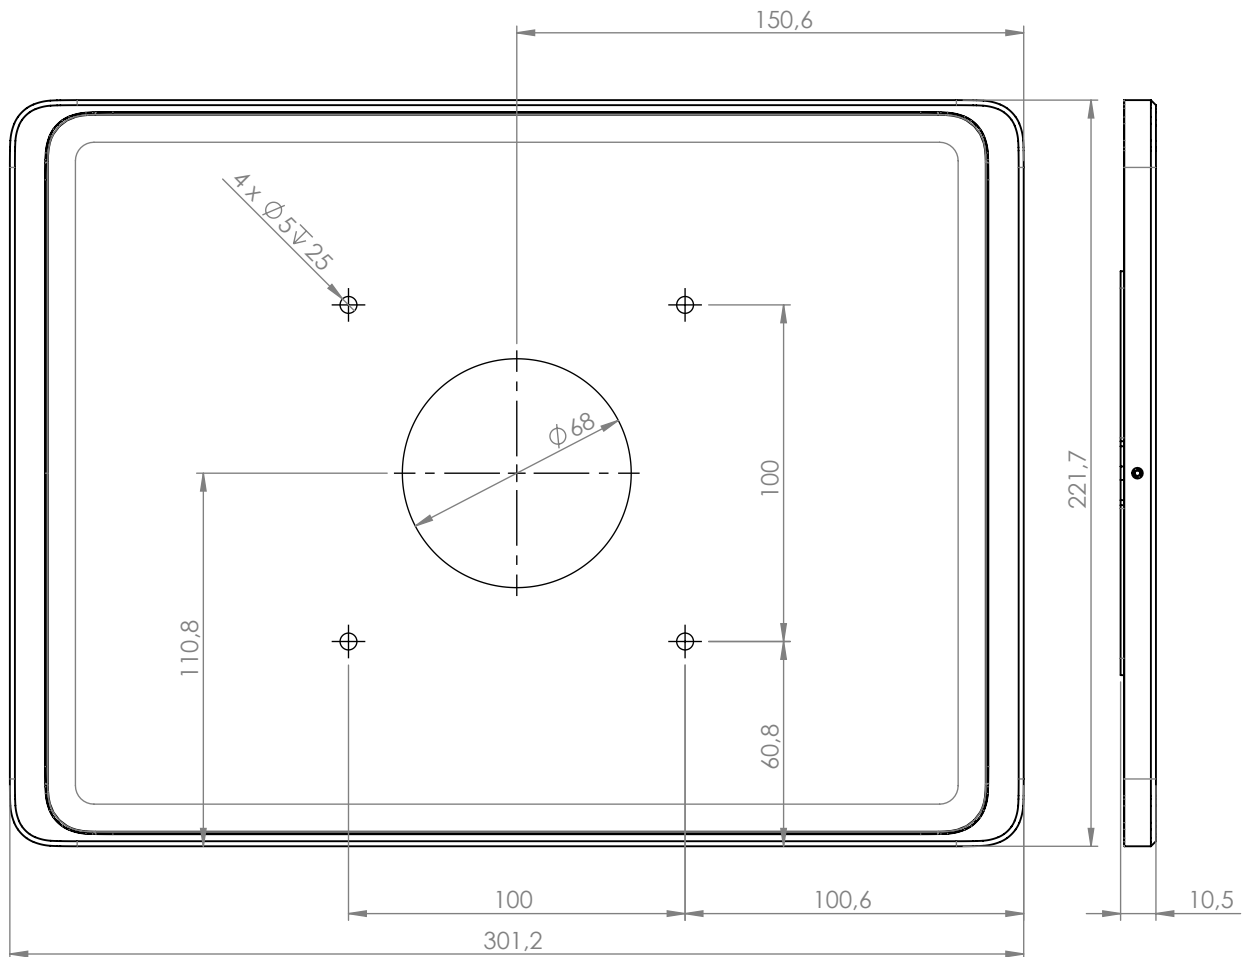

Dame Wall 2.0 for iPad Pro 12.9"