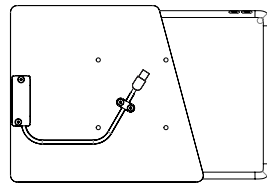

Companion Wall Home is a fine one-side-open asymmetrical tablet wall mount. It is made from high-grade precisely machined aluminium, with powder coated surface finishing.

Product characteristics

easy insertion and removal of a tablet for portable use

integrated lightning cable

horizontal or portrait view

Accessories

USB socket or PoE adapter

black powder coated - RAL 9005

white powder coated - RAL 9016