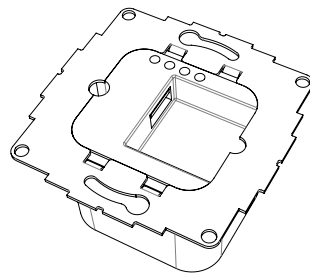

Companion Wall Home is a fine one-side-open asymmetrical tablet wall mount. It is made from high-grade precisely machined aluminium, with powder coated surface finishing.

Product characteristics

easy insertion and removal of a tablet for portable use

integrated lightning cable

horizontal or portrait view

Accessories

USB socket or PoE adapter

black powder coated - RAL 9005

white powder coated - RAL 9016