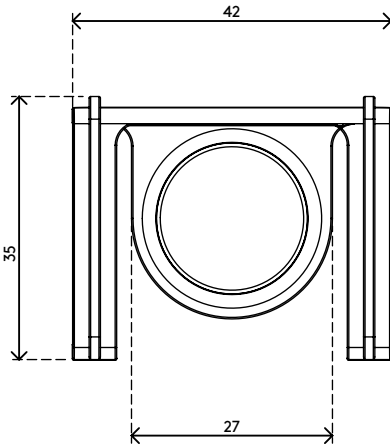

34.480

Addit cable guide – magnet mount 480

With this magnet mount, installing your Addit cable guide couldn't be easier. There are no screws, which means no hassle and no damage to your desk. The mount simply clicks the cable guide to any convenient metal point on a desk leg or traverse, and at the top for extra support.

- Hassle-free mounting set for Addit cable guide
- Improves cable guidance
- Clicks on to any metal element at any height
- 100% recycled PP (Polypropylene)
- Magnetic mounting via top and mid-elements

- No screws, no damage to desk
- Consists of 1 x clip and 2 x magnets
- Made in the Netherlands: Dutch design, Dutch quality
- Eligible for the Dataflex return program

addit

Addit cable guide – magnet mount 480

2020/11/25

34.480

 182 x 125 x 30 mm

 1 pcs

 white

 0,04 kg

 805410344801