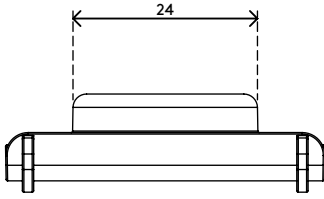

34.480

Addit cable guide – magnet mount 480

With this magnet mount, installing your Addit cable guide couldn't be easier. There are no screws, which means no hassle and no damage to your desk. The mount simply clicks the cable guide to any convenient metal point on a desk leg or traverse, and at the top for extra support.

- Hassle-free mounting set for Addit cable guide
- Improves cable guidance
- Clicks on to any metal element at any height
- 100% recycled PP (Polypropylene)
- Magnetic mounting via top and mid-elements

- No screws, no damage to desk
- Consists of 1 x clip and 2 x magnets
- Made in the Netherlands: Dutch design, Dutch quality
- Eligible for the Dataflex return program

addit

Addit cable guide – magnet mount 480

2020/11/25

34.480

 182 x 125 x 30 mm

 1 pcs

 white

 0,04 kg

 805410344801