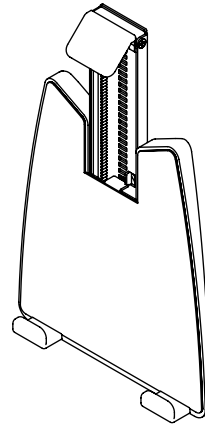

viewmate ^x

5

52.962

Viewmate universal tablet holder – option 962

Start using your tablet ergonomically and let it truly become part of a modern workstation. The Viewmate universal tablet holder suspends your tablet above your desk at just the right spot or aligns it with a secondary display.

- VESA MIS-D 100 x 100 mm compatible
- Spring-loaded mechanism clamps almost any tablet
- Tablet thickness max. 14 mm
- Grip range min. 150 - max. 260 mm
- Has grippers made of soft synthetic material

- Holds a tablet in place, regardless of it being rotated to landscape or portrait mode
- Tablet is easily inserted or removed
- To be mounted on a monitor arm (not included)

dataflex

feeling at work

viewmate ^x

100 x 100

Viewmate universal tablet holder – option 962

2016/04/25

52.962

 213 x 182 x 50 mm

 1 pcs

 silver

 0,73 kg