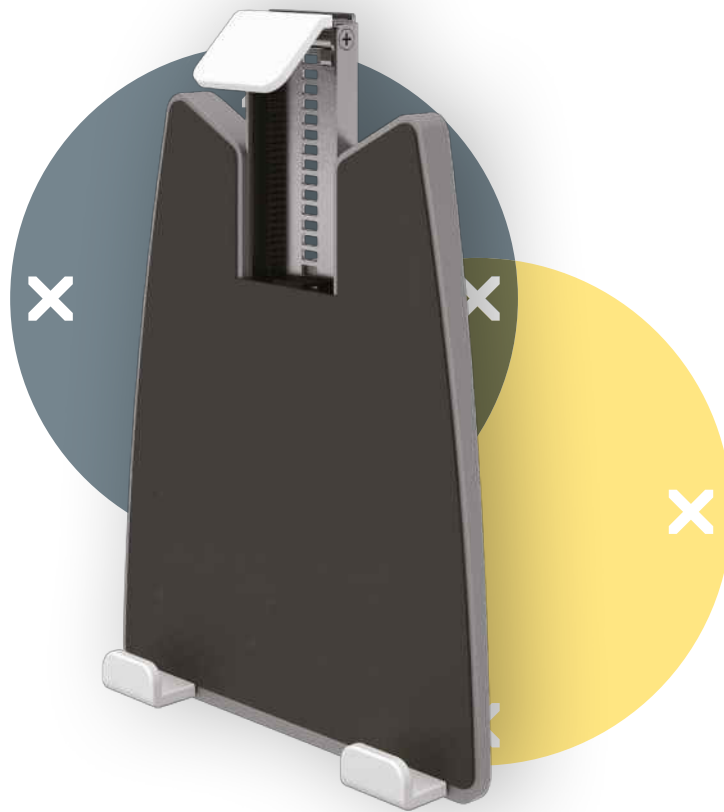

viewmate ^x

5

52.962

Viewmate universal tablet holder – option 962

Start using your tablet ergonomically and let it truly become part of a modern workstation. The Viewmate universal tablet holder suspends your tablet above your desk at just the right spot or aligns it with a secondary display.

- VESA MIS-D 100 x 100 mm compatible
- Spring-loaded mechanism clamps almost any tablet
- Tablet thickness max. 14 mm
- Grip range min. 150 - max. 260 mm
- Has grippers made of soft synthetic material

- Holds a tablet in place, regardless of it being rotated to landscape or portrait mode
- Tablet is easily inserted or removed
- To be mounted on a monitor arm (not included)

dataflex

feeling at work

viewmate ^x

100 x 100

Viewmate universal tablet holder – option 962

2016/04/25

52.962

 213 x 182 x 50 mm

 1 pcs

 silver

 0,73 kg