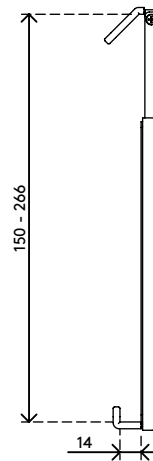

viewmate ^x

5

52.962

Viewmate universal tablet holder – option 962

Start using your tablet ergonomically and let it truly become part of a modern workstation. The Viewmate universal tablet holder suspends your tablet above your desk at just the right spot or aligns it with a secondary display.

- VESA MIS-D 100 x 100 mm compatible
- Spring-loaded mechanism clamps almost any tablet
- Tablet thickness max. 14 mm
- Grip range min. 150 - max. 260 mm
- Has grippers made of soft synthetic material

- Holds a tablet in place, regardless of it being rotated to landscape or portrait mode
- Tablet is easily inserted or removed
- To be mounted on a monitor arm (not included)

dataflex

feeling at work

viewmate ^x

100 x 100

Viewmate universal tablet holder – option 962

2016/04/25

52.962

 213 x 182 x 50 mm

 1 pcs

 silver

 0,73 kg