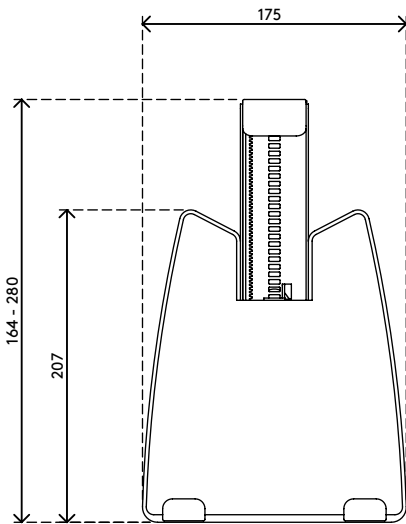

viewmate ^x

5

52.962

Viewmate universal tablet holder – option 962

Start using your tablet ergonomically and let it truly become part of a modern workstation. The Viewmate universal tablet holder suspends your tablet above your desk at just the right spot or aligns it with a secondary display.

- VESA MIS-D 100 x 100 mm compatible
- Spring-loaded mechanism clamps almost any tablet
- Tablet thickness max. 14 mm
- Grip range min. 150 - max. 260 mm
- Has grippers made of soft synthetic material

- Holds a tablet in place, regardless of it being rotated to landscape or portrait mode
- Tablet is easily inserted or removed
- To be mounted on a monitor arm (not included)

dataflex

feeling at work

viewmate ^x

100 x 100

Viewmate universal tablet holder – option 962

2016/04/25

52.962

 213 x 182 x 50 mm

 1 pcs

 silver

 0,73 kg