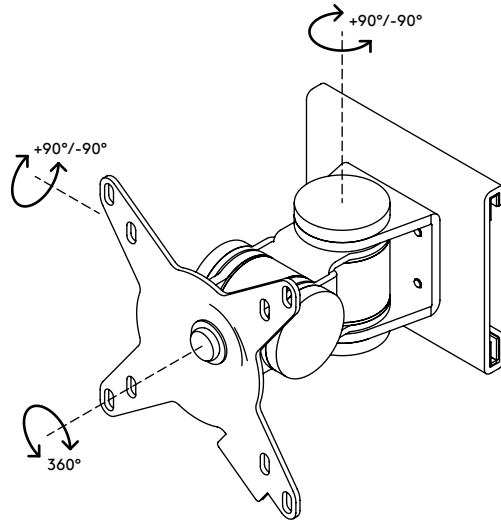

## Viewmate monitor arm - rail 132

This short monitor arm is made of sturdy joints connected to a VESA mount that supports monitors up to 15kg. Swivels left and right, tilts up and down and rotates 360 degrees. Its horizontal glide ensures easy placement anywhere along the toolbar.

- Fixed height
- Fixed depth
- Main components made of steel
- VESA MIS-D 75 x 75/100 x 100 mm compatible
- Rotate 360°, tilt +90°/-90°, swivel +90°/-90°
- Weight capacity max. 15 kg per monitor
- Mount exclusively compatible with Viewmate toolbars
- Simply slides onto the toolbar rail

# viewmate

+90°/-90°

+90°/-90°

360°

75 x 75/100 x 100

15 kg

Viewmate monitor arm - rail 132

2016/03/25

# 52.132

 140 x 140 x 170 mm

 1 pcs

 silver

 1,3 kg

 805410521325