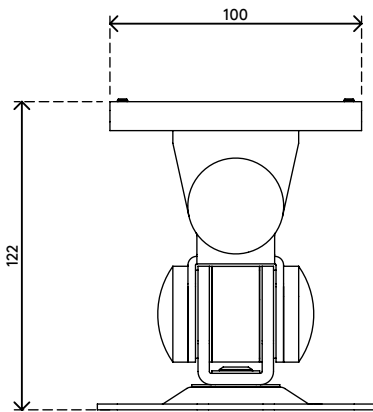

## Viewmate monitor arm - rail 132

This short monitor arm is made of sturdy joints connected to a VESA mount that supports monitors up to 15kg. Swivels left and right, tilts up and down and rotates 360 degrees. Its horizontal glide ensures easy placement anywhere along the toolbar.

- Fixed height
- Fixed depth
- Main components made of steel
- VESA MIS-D 75 x 75/100 x 100 mm compatible
- Rotate 360°, tilt +90°/-90°, swivel +90°/-90°
- Weight capacity max. 15 kg per monitor
- Mount exclusively compatible with Viewmate toolbars
- Simply slides onto the toolbar rail

# viewmate

+90°/-90°

+90°/-90°

360°

75 x 75/100 x 100

15 kg

Viewmate monitor arm - rail 132

2016/03/25

# 52.132

 140 x 140 x 170 mm

 1 pcs

 silver

 1,3 kg

 805410521325