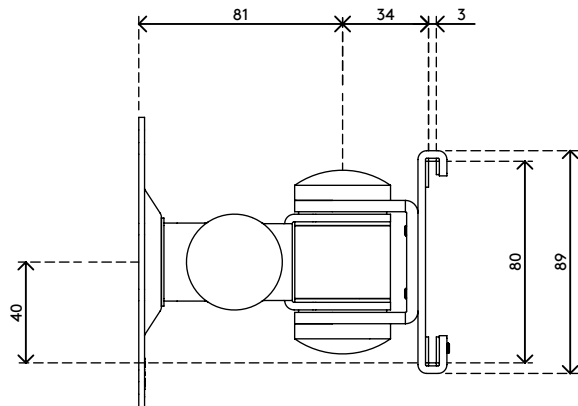

## Viewmate monitor arm - rail 132

This short monitor arm is made of sturdy joints connected to a VESA mount that supports monitors up to 15kg. Swivels left and right, tilts up and down and rotates 360 degrees. Its horizontal glide ensures easy placement anywhere along the toolbar.

- Fixed height
- Fixed depth
- Main components made of steel
- VESA MIS-D 75 x 75/100 x 100 mm compatible
- Rotate 360°, tilt +90°/-90°, swivel +90°/-90°
- Weight capacity max. 15 kg per monitor
- Mount exclusively compatible with Viewmate toolbars
- Simply slides onto the toolbar rail

# viewmate

+90°/-90°

+90°/-90°

360°

75 x 75/100 x 100

15 kg

Viewmate monitor arm - rail 132

2016/03/25

# 52.132

 140 x 140 x 170 mm

 1 pcs

 silver

 1,3 kg

 805410521325