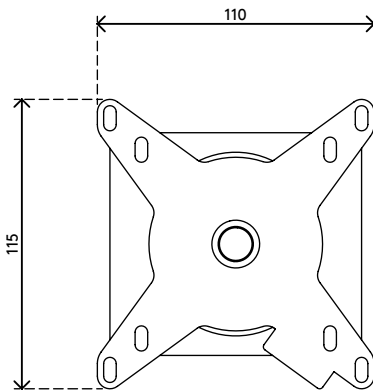

## Viewmate monitor arm - rail 132

This short monitor arm is made of sturdy joints connected to a VESA mount that supports monitors up to 15kg. Swivels left and right, tilts up and down and rotates 360 degrees. Its horizontal glide ensures easy placement anywhere along the toolbar.

- Fixed height
- Fixed depth
- Main components made of steel
- VESA MIS-D 75 x 75/100 x 100 mm compatible
- Rotate 360°, tilt +90°/-90°, swivel +90°/-90°
- Weight capacity max. 15 kg per monitor
- Mount exclusively compatible with Viewmate toolbars
- Simply slides onto the toolbar rail

# viewmate

+90°/-90°

+90°/-90°

360°

75 x 75/100 x 100

15 kg

Viewmate monitor arm - rail 132

2016/03/25

# 52.132

 140 x 140 x 170 mm

 1 pcs

 silver

 1,3 kg

 805410521325