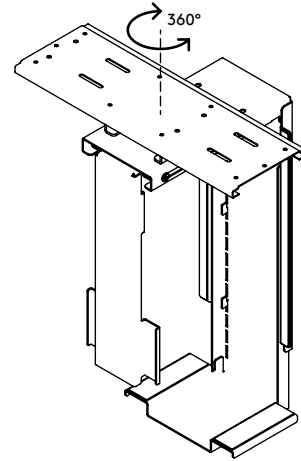

32.322

Viewmate computer holder - desk 322

This computer holder mounts underneath a desktop and keeps a computer off the floor. It can rotate 360° and pulled out towards the edge of a desk. This provides easy access to your computer and gives you more placement and mounting options. 'Stick and screw' desk mounting surface for easy installation.

- Mounts underneath desktop
- Self-adhesive tape simplifies installation (stick and screw)
- Max. dimensions (w x d x h): 335 x 203 x 670 mm
- Holds almost any computer between 50 - 275 mm wide and 380 - 580 mm high
- Height and width adjustable
- Max. weight capacity of 20 kg
- Comes with all necessary fasteners
- Can be pulled out 235 mm and rotate 360°

viewmate

vertical

50 - 275 mm
(1,9 - 10,8")

380 - 580 mm
(14,9 - 22,8")

20 kg

Viewmate computer holder - desk 322

2016/03/25

32.322

 450 x 200 x 300 mm

 1 pcs

 silver

 5,7 kg

 805410323226