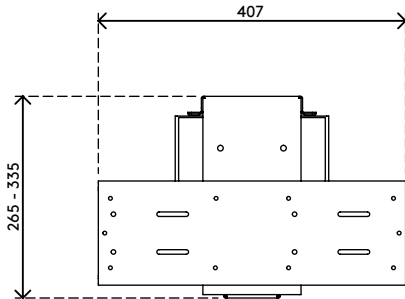

32.322

Viewmate computer holder - desk 322

This computer holder mounts underneath a desktop and keeps a computer off the floor. It can rotate 360° and pulled out towards the edge of a desk. This provides easy access to your computer and gives you more placement and mounting options. 'Stick and screw' desk mounting surface for easy installation.

- Mounts underneath desktop
- Self-adhesive tape simplifies installation (stick and screw)
- Max. dimensions (w x d x h): 335 x 203 x 670 mm
- Holds almost any computer between 50 - 275 mm wide and 380 - 580 mm high
- Height and width adjustable
- Max. weight capacity of 20 kg
- Comes with all necessary fasteners
- Can be pulled out 235 mm and rotate 360°

viewmate

vertical

50 - 275 mm
(1,9 - 10,8")

380 - 580 mm
(14,9 - 22,8")

20 kg

Viewmate computer holder - desk 322

2016/03/25

32.322

 450 x 200 x 300 mm

 1 pcs

 silver

 5,7 kg

 805410323226