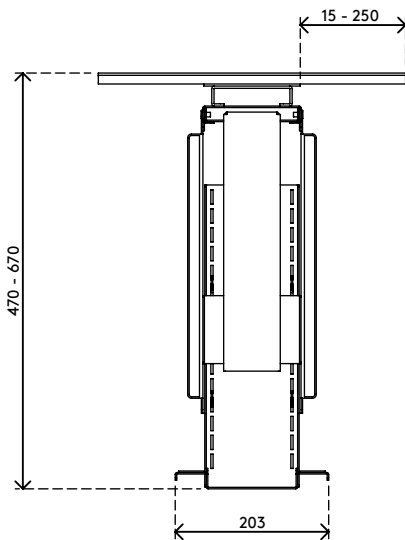

32.322

Viewmate computer holder - desk 322

This computer holder mounts underneath a desktop and keeps a computer off the floor. It can rotate 360° and pulled out towards the edge of a desk. This provides easy access to your computer and gives you more placement and mounting options. 'Stick and screw' desk mounting surface for easy installation.

- Mounts underneath desktop
- Self-adhesive tape simplifies installation (stick and screw)
- Max. dimensions (w x d x h): 335 x 203 x 670 mm
- Holds almost any computer between 50 - 275 mm wide and 380 - 580 mm high
- Height and width adjustable
- Max. weight capacity of 20 kg
- Comes with all necessary fasteners
- Can be pulled out 235 mm and rotate 360°

viewmate

vertical

50 - 275 mm
(1,9 - 10,8")

380 - 580 mm
(14,9 - 22,8")

20 kg

Viewmate computer holder - desk 322

2016/03/25

32.322

 450 x 200 x 300 mm

 1 pcs

 silver

 5,7 kg

 805410323226