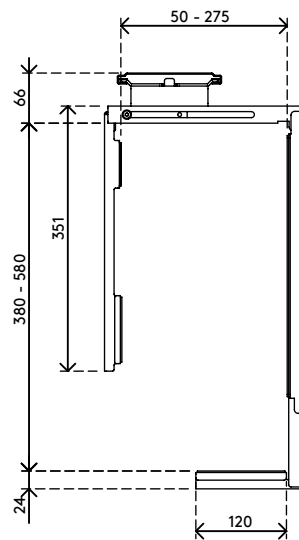

32.322

Viewmate computer holder - desk 322

This computer holder mounts underneath a desktop and keeps a computer off the floor. It can rotate 360° and pulled out towards the edge of a desk. This provides easy access to your computer and gives you more placement and mounting options. 'Stick and screw' desk mounting surface for easy installation.

- Mounts underneath desktop
- Self-adhesive tape simplifies installation (stick and screw)
- Max. dimensions (w x d x h): 335 x 203 x 670 mm
- Holds almost any computer between 50 - 275 mm wide and 380 - 580 mm high
- Height and width adjustable
- Max. weight capacity of 20 kg
- Comes with all necessary fasteners
- Can be pulled out 235 mm and rotate 360°

viewmate

vertical

50 - 275 mm
(1,9 - 10,8")

380 - 580 mm
(14,9 - 22,8")

20 kg

Viewmate computer holder - desk 322

2016/03/25

32.322

 450 x 200 x 300 mm

 1 pcs

 silver

 5,7 kg

 805410323226