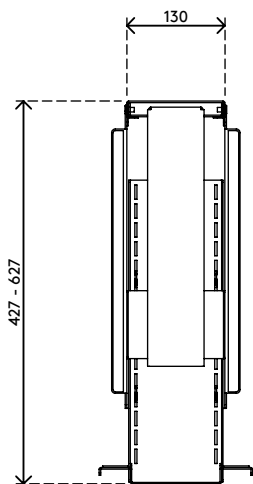

32.313

Viewmate computer holder - desk 313

This fixed computer holder mounts underneath a desktop and keeps a computer off the floor. This way, the computer gathers far less dust and is easier to reach and maintain. The computer holder is fitted with self-adhesive tape on its desk mounting surface. Simply 'stick and screw' to attach it to your desk.

- Mounts underneath desktop
- Self-adhesive tape simplifies installment (stick and screw)
- Max. dimensions (w x d x h): 335 x 203 x 627 mm
- Holds almost any computer between 50 - 275 mm wide and 380 - 580 mm high
- Height and width adjustable
- Max. weight capacity of 20 kg
- Comes with all necessary fasteners

viewmate

vertical

50 - 275 mm
(1,9 - 10,8")

380 - 580 mm
(14,9 - 22,8")

20 kg

Viewmate computer holder - desk 313

2016/03/25

32.313

 450 x 200 x 300 mm

 1 pcs

 black

 4 kg

 805410323134