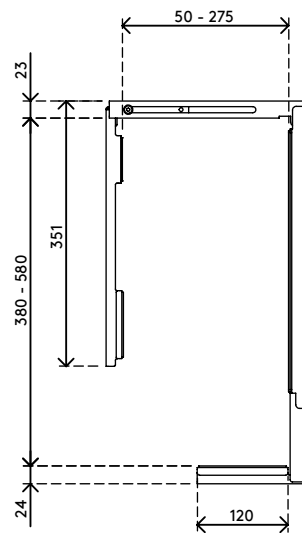

32.313

Viewmate computer holder - desk 313

This fixed computer holder mounts underneath a desktop and keeps a computer off the floor. This way, the computer gathers far less dust and is easier to reach and maintain. The computer holder is fitted with self-adhesive tape on its desk mounting surface. Simply 'stick and screw' to attach it to your desk.

- Mounts underneath desktop
- Self-adhesive tape simplifies installment (stick and screw)
- Max. dimensions (w x d x h): 335 x 203 x 627 mm
- Holds almost any computer between 50 - 275 mm wide and 380 - 580 mm high
- Height and width adjustable
- Max. weight capacity of 20 kg
- Comes with all necessary fasteners

viewmate

vertical

50 - 275 mm
(1,9 - 10,8")

380 - 580 mm
(14,9 - 22,8")

20 kg

Viewmate computer holder - desk 313

2016/03/25

32.313

 450 x 200 x 300 mm

 1 pcs

 black

 4 kg

 805410323134