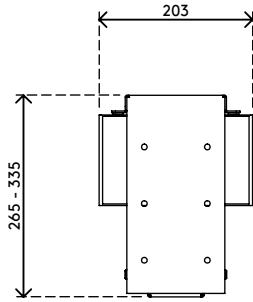

32.313

Viewmate computer holder - desk 313

This fixed computer holder mounts underneath a desktop and keeps a computer off the floor. This way, the computer gathers far less dust and is easier to reach and maintain. The computer holder is fitted with self-adhesive tape on its desk mounting surface. Simply 'stick and screw' to attach it to your desk.

- Mounts underneath desktop
- Self-adhesive tape simplifies installment (stick and screw)
- Max. dimensions (w x d x h): 335 x 203 x 627 mm
- Holds almost any computer between 50 - 275 mm wide and 380 - 580 mm high
- Height and width adjustable
- Max. weight capacity of 20 kg
- Comes with all necessary fasteners

viewmate

vertical

50 - 275 mm
(1,9 - 10,8")

380 - 580 mm
(14,9 - 22,8")

20 kg

Viewmate computer holder - desk 313

2016/03/25

32.313

 450 x 200 x 300 mm

 1 pcs

 black

 4 kg

 805410323134