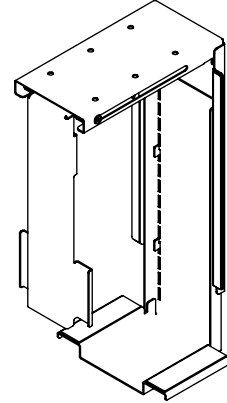

32.313

Viewmate computer holder - desk 313

This fixed computer holder mounts underneath a desktop and keeps a computer off the floor. This way, the computer gathers far less dust and is easier to reach and maintain. The computer holder is fitted with self-adhesive tape on its desk mounting surface. Simply 'stick and screw' to attach it to your desk.

- Mounts underneath desktop
- Self-adhesive tape simplifies installment (stick and screw)
- Max. dimensions (w x d x h): 335 x 203 x 627 mm
- Holds almost any computer between 50 - 275 mm wide and 380 - 580 mm high
- Height and width adjustable
- Max. weight capacity of 20 kg
- Comes with all necessary fasteners

viewmate

vertical

50 - 275 mm
(1,9 - 10,8")

380 - 580 mm
(14,9 - 22,8")

20 kg

Viewmate computer holder - desk 313

2016/03/25

32.313

 450 x 200 x 300 mm

 1 pcs

 black

 4 kg

 805410323134