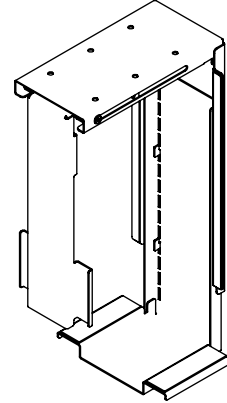

32.312

Viewmate computer holder - desk 312

This fixed computer holder mounts underneath a desktop and keeps a computer off the floor. This way, the computer gathers far less dust and is easier to reach and maintain. The computer holder is fitted with self-adhesive tape on its desk mounting surface. Simply 'stick and screw' to attach it to your desk.

- Mounts underneath desktop
- Self-adhesive tape simplifies installment (stick and screw)
- Max. dimensions (w x d x h): 335 x 203 x 627 mm
- Holds almost any computer between 50 - 275 mm wide and 380 - 580 mm high
- Height and width adjustable
- Max. weight capacity of 20 kg
- Comes with all necessary fasteners

viewmate

vertical

50 - 275 mm
(1,9 - 10,8")

380 - 580 mm
(14,9 - 22,8")

20 kg

Viewmate computer holder - desk 312

2016/03/25

32.312

 450 x 200 x 300 mm

 1 pcs

 silver

 4 kg

 805410323127