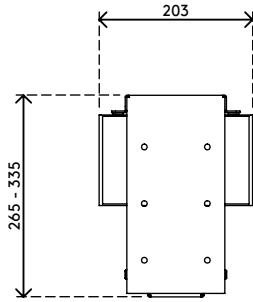

32.312

Viewmate computer holder - desk 312

This fixed computer holder mounts underneath a desktop and keeps a computer off the floor. This way, the computer gathers far less dust and is easier to reach and maintain. The computer holder is fitted with self-adhesive tape on its desk mounting surface. Simply 'stick and screw' to attach it to your desk.

- Mounts underneath desktop
- Self-adhesive tape simplifies installment (stick and screw)
- Max. dimensions (w x d x h): 335 x 203 x 627 mm
- Holds almost any computer between 50 - 275 mm wide and 380 - 580 mm high
- Height and width adjustable
- Max. weight capacity of 20 kg
- Comes with all necessary fasteners

viewmate

vertical

50 - 275 mm
(1,9 - 10,8")

380 - 580 mm
(14,9 - 22,8")

20 kg

Viewmate computer holder - desk 312

2016/03/25

32.312

 450 x 200 x 300 mm

 1 pcs

 silver

 4 kg

 805410323127