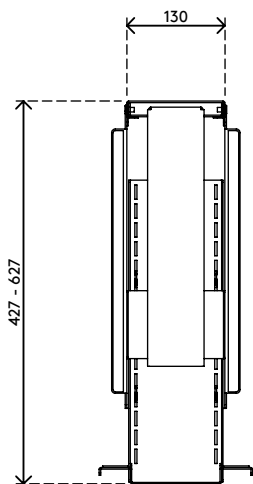

32.312

Viewmate computer holder - desk 312

This fixed computer holder mounts underneath a desktop and keeps a computer off the floor. This way, the computer gathers far less dust and is easier to reach and maintain. The computer holder is fitted with self-adhesive tape on its desk mounting surface. Simply 'stick and screw' to attach it to your desk.

- Mounts underneath desktop
- Self-adhesive tape simplifies installment (stick and screw)
- Max. dimensions (w x d x h): 335 x 203 x 627 mm
- Holds almost any computer between 50 - 275 mm wide and 380 - 580 mm high
- Height and width adjustable
- Max. weight capacity of 20 kg
- Comes with all necessary fasteners

viewmate

vertical

50 - 275 mm
(1,9 - 10,8")

380 - 580 mm
(14,9 - 22,8")

20 kg

Viewmate computer holder - desk 312

2016/03/25

32.312

 450 x 200 x 300 mm

 1 pcs

 silver

 4 kg

 805410323127