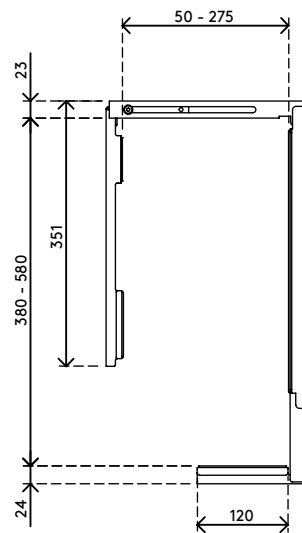

32.312

Viewmate computer holder - desk 312

This fixed computer holder mounts underneath a desktop and keeps a computer off the floor. This way, the computer gathers far less dust and is easier to reach and maintain. The computer holder is fitted with self-adhesive tape on its desk mounting surface. Simply 'stick and screw' to attach it to your desk.

- Mounts underneath desktop
- Self-adhesive tape simplifies installment (stick and screw)
- Max. dimensions (w x d x h): 335 x 203 x 627 mm
- Holds almost any computer between 50 - 275 mm wide and 380 - 580 mm high
- Height and width adjustable
- Max. weight capacity of 20 kg
- Comes with all necessary fasteners

viewmate

vertical

50 - 275 mm
(1,9 - 10,8")

380 - 580 mm
(14,9 - 22,8")

20 kg

Viewmate computer holder - desk 312

2016/03/25

32.312

 450 x 200 x 300 mm

 1 pcs

 silver

 4 kg

 805410323127