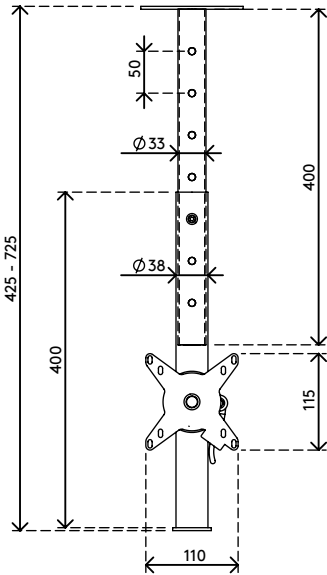

viewmate ^x

5

52.562

Viewmate monitor arm - ceiling 562

Use this ceiling mount to attach one flat screen monitor to a ceiling. Used for terminals, information points, point of sale systems etc. One of seven height presets can be set during installation. Afterwards, the height is easily adjusted and fine-tuned using the clamp lever.

- Static height adjustment range of 600 mm
- Fixed depth
- Main components made of steel
- VESA MIS-D 75 x 75/100 x 100 mm compatible
- Rotate 360°, tilt +90°/-90°, swivel 360°
- Weight capacity max. 15 kg per monitor
- Comes with a ceiling mount
- Monitor size limit: height 1104 mm
- Easy to adjust in height using a clamp lever
- Comes with all necessary fasteners

dataflex

feeling at work

viewmate ^x

600 mm (23,6")

+90°/-90°

+90°/-90°

360°

1104 mm (43,5")

75 x 75/100 x 100

15 kg

Viewmate monitor arm - ceiling 562

2016/03/25

52.562

 440 x 170 x 135 mm

 1 pcs

 silver