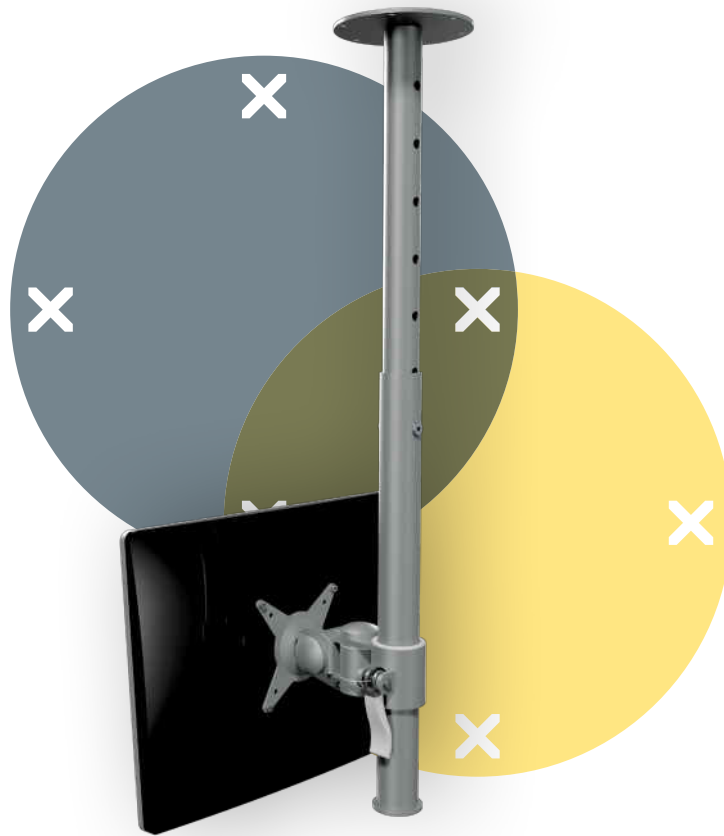

viewmate ^x

5

52.562

Viewmate monitor arm - ceiling 562

Use this ceiling mount to attach one flat screen monitor to a ceiling. Used for terminals, information points, point of sale systems etc. One of seven height presets can be set during installation. Afterwards, the height is easily adjusted and fine-tuned using the clamp lever.

- Static height adjustment range of 600 mm
- Fixed depth
- Main components made of steel
- VESA MIS-D 75 x 75/100 x 100 mm compatible
- Rotate 360°, tilt +90°/-90°, swivel 360°
- Weight capacity max. 15 kg per monitor
- Comes with a ceiling mount
- Monitor size limit: height 1104 mm
- Easy to adjust in height using a clamp lever
- Comes with all necessary fasteners

dataflex

feeling at work

viewmate ^x

600 mm (23,6")

+90°/-90°

+90°/-90°

360°

1104 mm (43,5")

75 x 75/100 x 100

15 kg

Viewmate monitor arm - ceiling 562

2016/03/25

52.562

 440 x 170 x 135 mm

 1 pcs

 silver