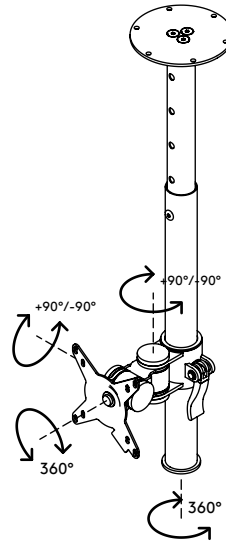

viewmate ^x

5

52.562

Viewmate monitor arm - ceiling 562

Use this ceiling mount to attach one flat screen monitor to a ceiling. Used for terminals, information points, point of sale systems etc. One of seven height presets can be set during installation. Afterwards, the height is easily adjusted and fine-tuned using the clamp lever.

- Static height adjustment range of 600 mm
- Fixed depth
- Main components made of steel
- VESA MIS-D 75 x 75/100 x 100 mm compatible
- Rotate 360°, tilt +90°/-90°, swivel 360°
- Weight capacity max. 15 kg per monitor
- Comes with a ceiling mount
- Monitor size limit: height 1104 mm
- Easy to adjust in height using a clamp lever
- Comes with all necessary fasteners

dataflex

feeling at work

viewmate ^x

600 mm (23,6")

+90°/-90°

+90°/-90°

360°

1104 mm (43,5")

75 x 75/100 x 100

15 kg

Viewmate monitor arm - ceiling 562

2016/03/25

52.562

 440 x 170 x 135 mm

 1 pcs

 silver