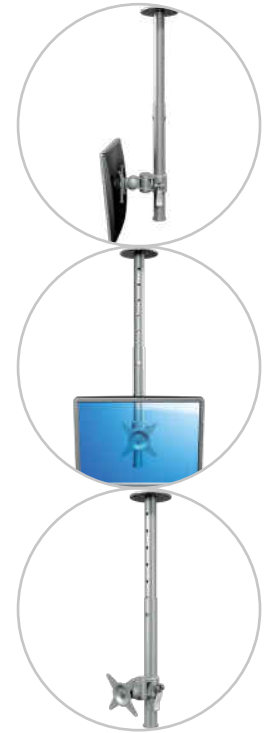

viewmate ^x

5

52.562

Viewmate monitor arm - ceiling 562

Use this ceiling mount to attach one flat screen monitor to a ceiling. Used for terminals, information points, point of sale systems etc. One of seven height presets can be set during installation. Afterwards, the height is easily adjusted and fine-tuned using the clamp lever.

- Static height adjustment range of 600 mm
- Fixed depth
- Main components made of steel
- VESA MIS-D 75 x 75/100 x 100 mm compatible
- Rotate 360°, tilt +90°/-90°, swivel 360°
- Weight capacity max. 15 kg per monitor
- Comes with a ceiling mount
- Monitor size limit: height 1104 mm
- Easy to adjust in height using a clamp lever
- Comes with all necessary fasteners

dataflex

feeling at work

viewmate ^x

600 mm (23,6")

+90°/-90°

+90°/-90°

360°

1104 mm (43,5")

75 x 75/100 x 100

15 kg

Viewmate monitor arm - ceiling 562

2016/03/25

52.562

 440 x 170 x 135 mm

 1 pcs

 silver