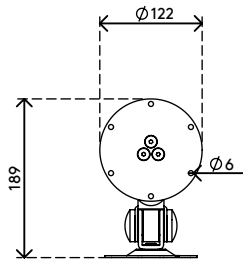

viewmate ^x

5

52.562

Viewmate monitor arm - ceiling 562

Use this ceiling mount to attach one flat screen monitor to a ceiling. Used for terminals, information points, point of sale systems etc. One of seven height presets can be set during installation. Afterwards, the height is easily adjusted and fine-tuned using the clamp lever.

- Static height adjustment range of 600 mm
- Fixed depth
- Main components made of steel
- VESA MIS-D 75 x 75/100 x 100 mm compatible
- Rotate 360°, tilt +90°/-90°, swivel 360°
- Weight capacity max. 15 kg per monitor
- Comes with a ceiling mount
- Monitor size limit: height 1104 mm
- Easy to adjust in height using a clamp lever
- Comes with all necessary fasteners

dataflex

feeling at work

viewmate ^x

600 mm (23,6")

+90°/-90°

+90°/-90°

360°

1104 mm (43,5")

75 x 75/100 x 100

15 kg

Viewmate monitor arm - ceiling 562

2016/03/25

52.562

 440 x 170 x 135 mm

 1 pcs

 silver