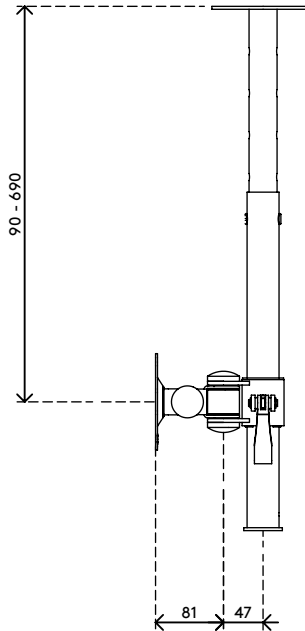

viewmate ^x

5

52.562

Viewmate monitor arm - ceiling 562

Use this ceiling mount to attach one flat screen monitor to a ceiling. Used for terminals, information points, point of sale systems etc. One of seven height presets can be set during installation. Afterwards, the height is easily adjusted and fine-tuned using the clamp lever.

- Static height adjustment range of 600 mm
- Fixed depth
- Main components made of steel
- VESA MIS-D 75 x 75/100 x 100 mm compatible
- Rotate 360°, tilt +90°/-90°, swivel 360°
- Weight capacity max. 15 kg per monitor
- Comes with a ceiling mount
- Monitor size limit: height 1104 mm
- Easy to adjust in height using a clamp lever
- Comes with all necessary fasteners

dataflex

feeling at work

viewmate ^x

600 mm (23,6")

+90°/-90°

+90°/-90°

360°

1104 mm (43,5")

75 x 75/100 x 100

15 kg

Viewmate monitor arm - ceiling 562

2016/03/25

52.562

 440 x 170 x 135 mm

 1 pcs

 silver