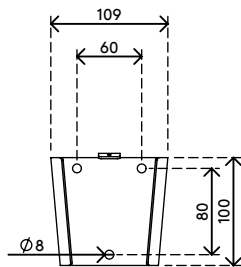

## Viewmate monitor arm - wall 042

Having a durable construction, this monitor arm offers solid support for any monitor up to 15 kg. Its depth adjustment ensures that monitors can be set at a comfortable viewing distance.

- Fixed height
- Depth adjustment
- Fitted with cable clips to guide cables tidily
- Main components made of steel
- VESA MIS-D 75 x 75/100 x 100 mm compatible
- Rotate 360°, tilt +90°/-90°, swivel +90°/-90°
- Weight capacity max. 15 kg per monitor
- Comes with a tapered wall mount for easy installation
- Comes with all necessary fasteners

# viewmate <sup>x</sup>

+90°/-90°

+90°/-90°

360°

75 x 75/100 x 100

15 kg

# 52.042

 550 x 130 x 120 mm

 1 pcs

 silver

 2,45 kg

 805410520427