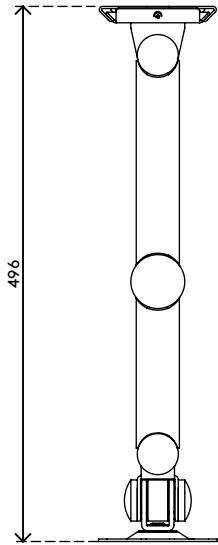

## Viewmate monitor arm - wall 042

Having a durable construction, this monitor arm offers solid support for any monitor up to 15 kg. Its depth adjustment ensures that monitors can be set at a comfortable viewing distance.

- Fixed height
- Depth adjustment
- Fitted with cable clips to guide cables tidily
- Main components made of steel
- VESA MIS-D 75 x 75/100 x 100 mm compatible
- Rotate 360°, tilt +90°/-90°, swivel +90°/-90°
- Weight capacity max. 15 kg per monitor
- Comes with a tapered wall mount for easy installation
- Comes with all necessary fasteners

# viewmate <sup>x</sup>

+90°/-90°

+90°/-90°

360°

75 x 75/100 x 100

15 kg

# 52.042

 550 x 130 x 120 mm

 1 pcs

 silver

 2,45 kg

 805410520427