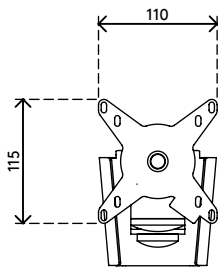

## Viewmate monitor arm - wall 042

Having a durable construction, this monitor arm offers solid support for any monitor up to 15 kg. Its depth adjustment ensures that monitors can be set at a comfortable viewing distance.

- Fixed height
- Depth adjustment
- Fitted with cable clips to guide cables tidily
- Main components made of steel
- VESA MIS-D 75 x 75/100 x 100 mm compatible
- Rotate 360°, tilt +90°/-90°, swivel +90°/-90°
- Weight capacity max. 15 kg per monitor
- Comes with a tapered wall mount for easy installation
- Comes with all necessary fasteners

# viewmate <sup>x</sup>

+90°/-90°

+90°/-90°

360°

75 x 75/100 x 100

15 kg

# 52.042

 550 x 130 x 120 mm

 1 pcs

 silver

 2,45 kg

 805410520427