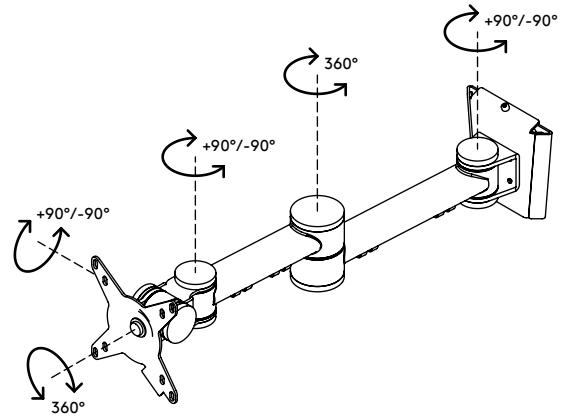

## Viewmate monitor arm - wall 042

Having a durable construction, this monitor arm offers solid support for any monitor up to 15 kg. Its depth adjustment ensures that monitors can be set at a comfortable viewing distance.

- Fixed height
- Depth adjustment
- Fitted with cable clips to guide cables tidily
- Main components made of steel
- VESA MIS-D 75 x 75/100 x 100 mm compatible
- Rotate 360°, tilt +90°/-90°, swivel +90°/-90°
- Weight capacity max. 15 kg per monitor
- Comes with a tapered wall mount for easy installation
- Comes with all necessary fasteners

# viewmate <sup>x</sup>

+90°/-90°

+90°/-90°

360°

75 x 75/100 x 100

15 kg

# 52.042

 550 x 130 x 120 mm

 1 pcs

 silver

 2,45 kg

 805410520427