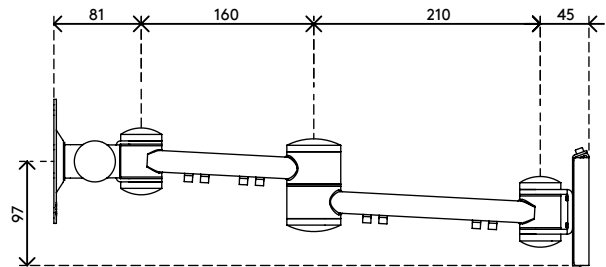

## Viewmate monitor arm - wall 042

Having a durable construction, this monitor arm offers solid support for any monitor up to 15 kg. Its depth adjustment ensures that monitors can be set at a comfortable viewing distance.

- Fixed height
- Depth adjustment
- Fitted with cable clips to guide cables tidily
- Main components made of steel
- VESA MIS-D 75 x 75/100 x 100 mm compatible
- Rotate 360°, tilt +90°/-90°, swivel +90°/-90°
- Weight capacity max. 15 kg per monitor
- Comes with a tapered wall mount for easy installation
- Comes with all necessary fasteners

# viewmate <sup>x</sup>

+90°/-90°

+90°/-90°

360°

75 x 75/100 x 100

15 kg

# 52.042

 550 x 130 x 120 mm

 1 pcs

 silver

 2,45 kg

 805410520427