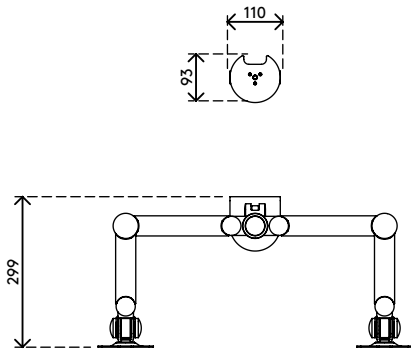

## Viewmate monitor arm - desk 622

With each of the four arms being height and depth adjustable, this monitor arm makes a great quadruple monitor set-up. The clamp levers make height adjustment a breeze. An ergonomic design that is robust, cost-effective and easy to use.

- Static height adjustment
- Independent depth adjustment
- Fitted with cable covers and cable loop ties to guide cables tidily
- Main components made of steel
- VESA MIS-D 75 x 75/100 x 100 mm compatible
- Monitor: tilt +90°/-90°, swivel +90°/-90°, rotate 360°
- Arm: swivel +90°/-90°
- Weight capacity max. 12 kg per monitor
- Comes with a desk clamp mount and bolt-through desk mount
- Suitable for a desktop thickness of 5 up to 40 (clamp) or 50 mm (bolt through)
- Monitor size limit: width 874 - height 477 mm
- Easy to adjust in height using a clamp lever

# viewmate<sup>x</sup>

+90°/-90°

+90°/-90°

360°

874 mm (34,4")

477 mm (18,8")

75 x 75/100 x 100

(4x) 12 kg

# 52.622

995 x 305 x 105 mm

1 pcs

silver

10,4 kg

805410526221