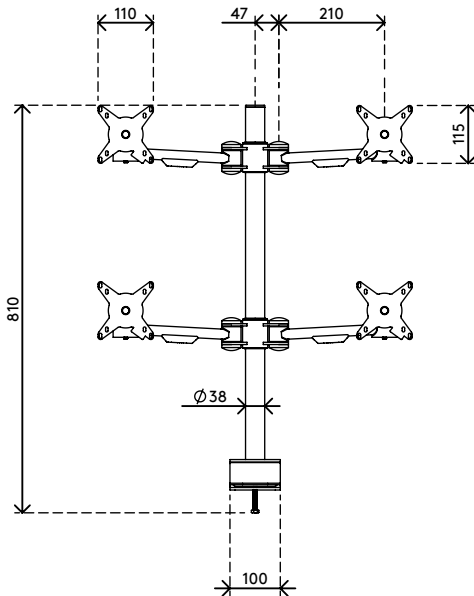

## Viewmate monitor arm - desk 622

With each of the four arms being height and depth adjustable, this monitor arm makes a great quadruple monitor set-up. The clamp levers make height adjustment a breeze. An ergonomic design that is robust, cost-effective and easy to use.

- Static height adjustment
- Independent depth adjustment
- Fitted with cable covers and cable loop ties to guide cables tidily
- Main components made of steel
- VESA MIS-D 75 x 75/100 x 100 mm compatible
- Monitor: tilt +90°/-90°, swivel +90°/-90°, rotate 360°
- Arm: swivel +90°/-90°
- Weight capacity max. 12 kg per monitor
- Comes with a desk clamp mount and bolt-through desk mount
- Suitable for a desktop thickness of 5 up to 40 (clamp) or 50 mm (bolt through)
- Monitor size limit: width 874 - height 477 mm
- Easy to adjust in height using a clamp lever

# viewmate<sup>x</sup>

+90°/-90°

+90°/-90°

360°

874 mm (34,4")

477 mm (18,8")

75 x 75/100 x 100

(4x) 12 kg

# 52.622

995 x 305 x 105 mm

1 pcs

silver

10,4 kg

805410526221