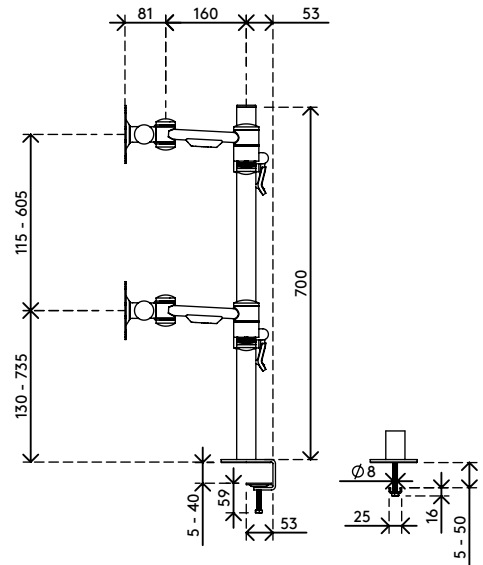

## Viewmate monitor arm - desk 622

With each of the four arms being height and depth adjustable, this monitor arm makes a great quadruple monitor set-up. The clamp levers make height adjustment a breeze. An ergonomic design that is robust, cost-effective and easy to use.

- Static height adjustment
- Independent depth adjustment
- Fitted with cable covers and cable loop ties to guide cables tidily
- Main components made of steel
- VESA MIS-D 75 x 75/100 x 100 mm compatible
- Monitor: tilt +90°/-90°, swivel +90°/-90°, rotate 360°
- Arm: swivel +90°/-90°
- Weight capacity max. 12 kg per monitor
- Comes with a desk clamp mount and bolt-through desk mount
- Suitable for a desktop thickness of 5 up to 40 (clamp) or 50 mm (bolt through)
- Monitor size limit: width 874 - height 477 mm
- Easy to adjust in height using a clamp lever

# viewmate<sup>x</sup>

+90°/-90°

+90°/-90°

360°

874 mm (34,4")

477 mm (18,8")

75 x 75/100 x 100

(4x) 12 kg

# 52.622

995 x 305 x 105 mm

1 pcs

silver

10,4 kg

805410526221