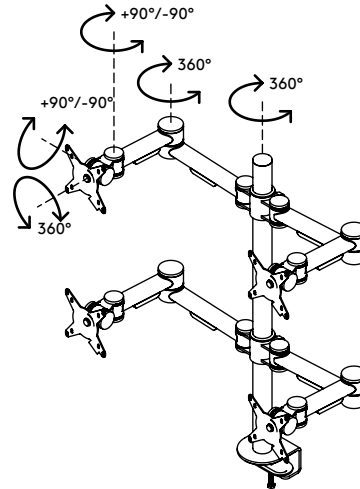

## Viewmate monitor arm - desk 622

With each of the four arms being height and depth adjustable, this monitor arm makes a great quadruple monitor set-up. The clamp levers make height adjustment a breeze. An ergonomic design that is robust, cost-effective and easy to use.

- Static height adjustment
- Independent depth adjustment
- Fitted with cable covers and cable loop ties to guide cables tidily
- Main components made of steel
- VESA MIS-D 75 x 75/100 x 100 mm compatible
- Monitor: tilt +90°/-90°, swivel +90°/-90°, rotate 360°
- Arm: swivel +90°/-90°
- Weight capacity max. 12 kg per monitor
- Comes with a desk clamp mount and bolt-through desk mount
- Suitable for a desktop thickness of 5 up to 40 (clamp) or 50 mm (bolt through)
- Monitor size limit: width 874 - height 477 mm
- Easy to adjust in height using a clamp lever

# viewmate<sup>x</sup>

+90°/-90°

+90°/-90°

360°

874 mm (34,4")

477 mm (18,8")

75 x 75/100 x 100

(4x) 12 kg

# 52.622

995 x 305 x 105 mm

1 pcs

silver

10,4 kg

805410526221