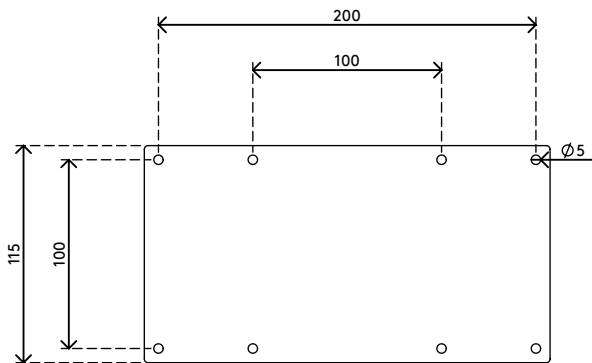

51.043

Viewmaster VESA 200 x 100 adapter - option 043

Monitors sometimes have a larger VESA mount than supported by most monitor arms. This adapter mounts any product with a VESA 200 x 100 MIS-E mount onto a VESA 100 x 100 MIS-D mount.

- Suitable for any monitor arm with VESA MIS-D 100 x 100 mm
- For larger monitors with VESA 200 x 100 mm
- Only 2 mm thick
- Comes with all necessary fasteners
- Always consider the max. monitor size and weight supported by your monitor arm

200 x 100 mm

Viewmaster VESA 200 x 100 adapter - option 043

2016/03/25

51.043

 225 x 140 x 20 mm

 1 pcs

 black

 0,475 kg