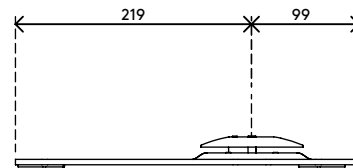

58.010

Viewlite desk plate - option 010

Specifically designed for the 'Viewlite monitor arm - desk 10', this solid steel free-standing desk base is the perfect solution to help create a truly flexible workspace.

- Desk plate for Viewlite monitor arm - desk 102
- Dimensions (w x d x h): 439 x 318 x 28 mm
- Comes with all necessary fasteners
- Made of steel

viewlite

Viewlite desk plate - option 010

2016/03/25

58.010

 442 x 248 x 70 mm

 1 pcs

 white

 2,3 kg

 805410580100