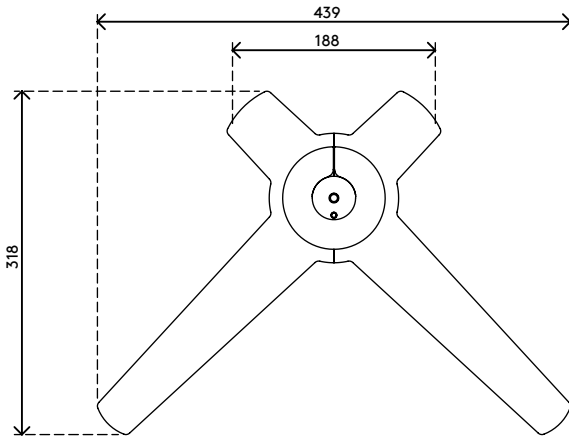

58.010

Viewlite desk plate - option 010

Specifically designed for the 'Viewlite monitor arm - desk 10', this solid steel free-standing desk base is the perfect solution to help create a truly flexible workspace.

- Desk plate for Viewlite monitor arm - desk 102
- Dimensions (w x d x h): 439 x 318 x 28 mm
- Comes with all necessary fasteners
- Made of steel

viewlite

Viewlite desk plate - option 010

2016/03/25

58.010

 442 x 248 x 70 mm

 1 pcs

 white

 2,3 kg

 805410580100