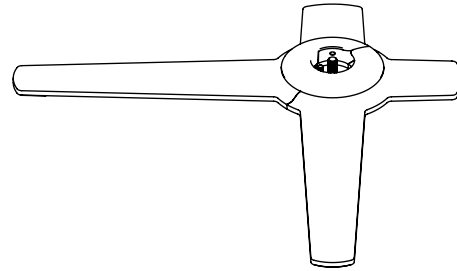

58.010

Viewlite desk plate - option 010

Specifically designed for the 'Viewlite monitor arm - desk 10', this solid steel free-standing desk base is the perfect solution to help create a truly flexible workspace.

- Desk plate for Viewlite monitor arm - desk 102
- Dimensions (w x d x h): 439 x 318 x 28 mm
- Comes with all necessary fasteners
- Made of steel

viewlite

Viewlite desk plate - option 010

2016/03/25

58.010

 442 x 248 x 70 mm

 1 pcs

 white

 2,3 kg

 805410580100