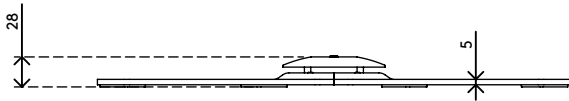

58.010

Viewlite desk plate - option 010

Specifically designed for the 'Viewlite monitor arm - desk 10', this solid steel free-standing desk base is the perfect solution to help create a truly flexible workspace.

- Desk plate for Viewlite monitor arm - desk 102
- Dimensions (w x d x h): 439 x 318 x 28 mm
- Comes with all necessary fasteners
- Made of steel

viewlite

Viewlite desk plate - option 010

2016/03/25

58.010

 442 x 248 x 70 mm

 1 pcs

 white

 2,3 kg

 805410580100