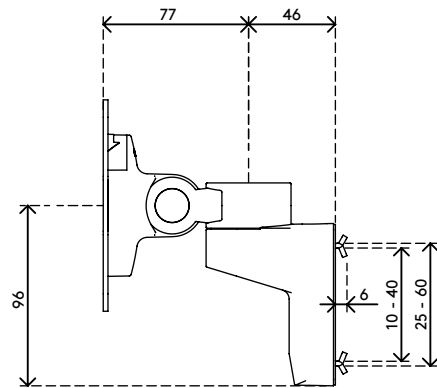

58.402

Viewlite monitor arm - rail 402

Free up desk space with this monitor arm that mounts onto a slat rail/wall or toolbar. You can tilt and swivel your monitor to achieve your perfect positioning. Simply adjust the screw on top to tighten or loosen the clamping mechanism.

- Fixed height
- Fixed depth
- Main components made of aluminium
- 40% of aluminium content is already recycled
- VESA MIS-D 75 x 75/100 x 100 mm compatible
- Rotate 360°, tilt +90°/-55°, swivel +90°/-90°
- Weight capacity max. 8 kg per monitor
- Comes with a rail mount
- Fitted with a practical quick-release VESA system
- Monitor rotation lock can be enabled

viewlite X

+90°/-55°

+90°/-90°

360°

75 x 75/100 x 100

8 kg

Viewlite monitor arm - rail 402

2016/03/25

58.402

 212 x 181 x 128 mm

 1 pcs

 silver-white

 1,271 kg

 805410584023