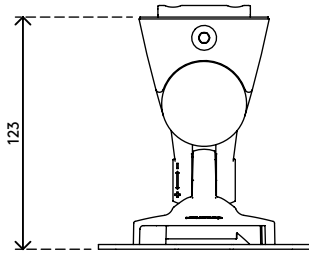

58.402

Viewlite monitor arm - rail 402

Free up desk space with this monitor arm that mounts onto a slat rail/wall or toolbar. You can tilt and swivel your monitor to achieve your perfect positioning. Simply adjust the screw on top to tighten or loosen the clamping mechanism.

- Fixed height
- Fixed depth
- Main components made of aluminium
- 40% of aluminium content is already recycled
- VESA MIS-D 75 x 75/100 x 100 mm compatible
- Rotate 360°, tilt +90°/-55°, swivel +90°/-90°
- Weight capacity max. 8 kg per monitor
- Comes with a rail mount
- Fitted with a practical quick-release VESA system
- Monitor rotation lock can be enabled

viewlite X

+90°/-55°

+90°/-90°

360°

75 x 75/100 x 100

8 kg

Viewlite monitor arm - rail 402

2016/03/25

58.402

 212 x 181 x 128 mm

 1 pcs

 silver-white

 1,271 kg

 805410584023