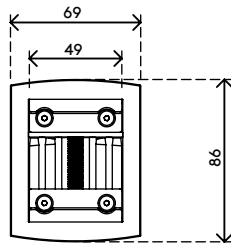

58.402

Viewlite monitor arm - rail 402

Free up desk space with this monitor arm that mounts onto a slat rail/wall or toolbar. You can tilt and swivel your monitor to achieve your perfect positioning. Simply adjust the screw on top to tighten or loosen the clamping mechanism.

- Fixed height
- Fixed depth
- Main components made of aluminium
- 40% of aluminium content is already recycled
- VESA MIS-D 75 x 75/100 x 100 mm compatible
- Rotate 360°, tilt +90°/-55°, swivel +90°/-90°
- Weight capacity max. 8 kg per monitor
- Comes with a rail mount
- Fitted with a practical quick-release VESA system
- Monitor rotation lock can be enabled

viewlite X

+90°/-55°

+90°/-90°

360°

75 x 75/100 x 100

8 kg

Viewlite monitor arm - rail 402

2016/03/25

58.402

 212 x 181 x 128 mm

 1 pcs

 silver-white

 1,271 kg

 805410584023