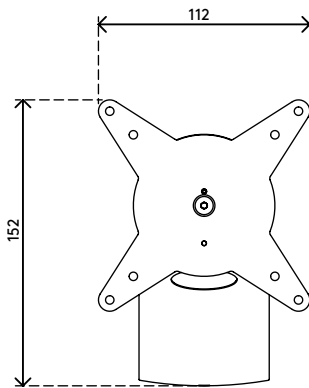

58.402

Viewlite monitor arm - rail 402

Free up desk space with this monitor arm that mounts onto a slat rail/wall or toolbar. You can tilt and swivel your monitor to achieve your perfect positioning. Simply adjust the screw on top to tighten or loosen the clamping mechanism.

- Fixed height
- Fixed depth
- Main components made of aluminium
- 40% of aluminium content is already recycled
- VESA MIS-D 75 x 75/100 x 100 mm compatible
- Rotate 360°, tilt +90°/-55°, swivel +90°/-90°
- Weight capacity max. 8 kg per monitor
- Comes with a rail mount
- Fitted with a practical quick-release VESA system
- Monitor rotation lock can be enabled

viewlite X

+90°/-55°

+90°/-90°

360°

75 x 75/100 x 100

8 kg

Viewlite monitor arm - rail 402

2016/03/25

58.402

 212 x 181 x 128 mm

 1 pcs

 silver-white

 1,271 kg

 805410584023