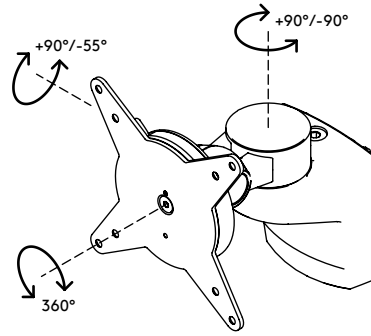

58.402

Viewlite monitor arm - rail 402

Free up desk space with this monitor arm that mounts onto a slat rail/wall or toolbar. You can tilt and swivel your monitor to achieve your perfect positioning. Simply adjust the screw on top to tighten or loosen the clamping mechanism.

- Fixed height
- Fixed depth
- Main components made of aluminium
- 40% of aluminium content is already recycled
- VESA MIS-D 75 x 75/100 x 100 mm compatible
- Rotate 360°, tilt +90°/-55°, swivel +90°/-90°
- Weight capacity max. 8 kg per monitor
- Comes with a rail mount
- Fitted with a practical quick-release VESA system
- Monitor rotation lock can be enabled

viewlite X

+90°/-55°

+90°/-90°

360°

75 x 75/100 x 100

8 kg

Viewlite monitor arm - rail 402

2016/03/25

58.402

 212 x 181 x 128 mm

 1 pcs

 silver-white

 1,271 kg

 805410584023