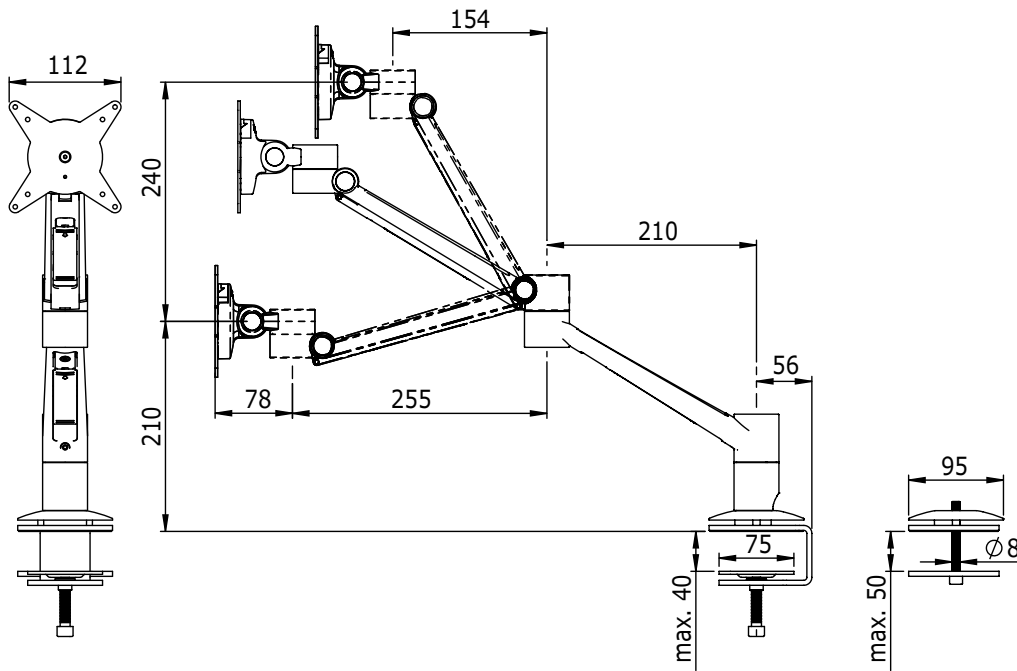

58.622

ViewLite Plus Monitor Arm 622

The 622 offers ease of use and ensures that cables can be neatly concealed. It's ideal for hot desking or spaces where people work collaboratively. Swivel limiters can prevent the Plus from colliding into (partition) walls or other desks and can therefore be deployed almost everywhere.

- Dynamic height adjustment with a 240mm range
- Stepless depth adjustment with a 543mm range
- Comes with both bolt through desk and desk clamp
- Rotate 360°, tilt +90°/-55°, swivel 360°
- Easily mounted and adjusted
- VESA: MIS-D 75 x 75/100 x 100mm compatible
- Includes advanced and practical Quick Release VESA system
- Max. weight capacity 7kg/monitor (up to 24"/24"W)
- Main components produced from aluminium
- Integrated cable management
- Monitor rotation lock can be enabled
- Swivel limit possible (pre-set to +90°/-90°)

DFX.# 58.622

silver-white

375 x 265 x 105mm

3,7kg

805410586225

24"W/61cm

7kg

240mm

+90°/-90°

+90°/-55°

360°

75/100mm

Dealer