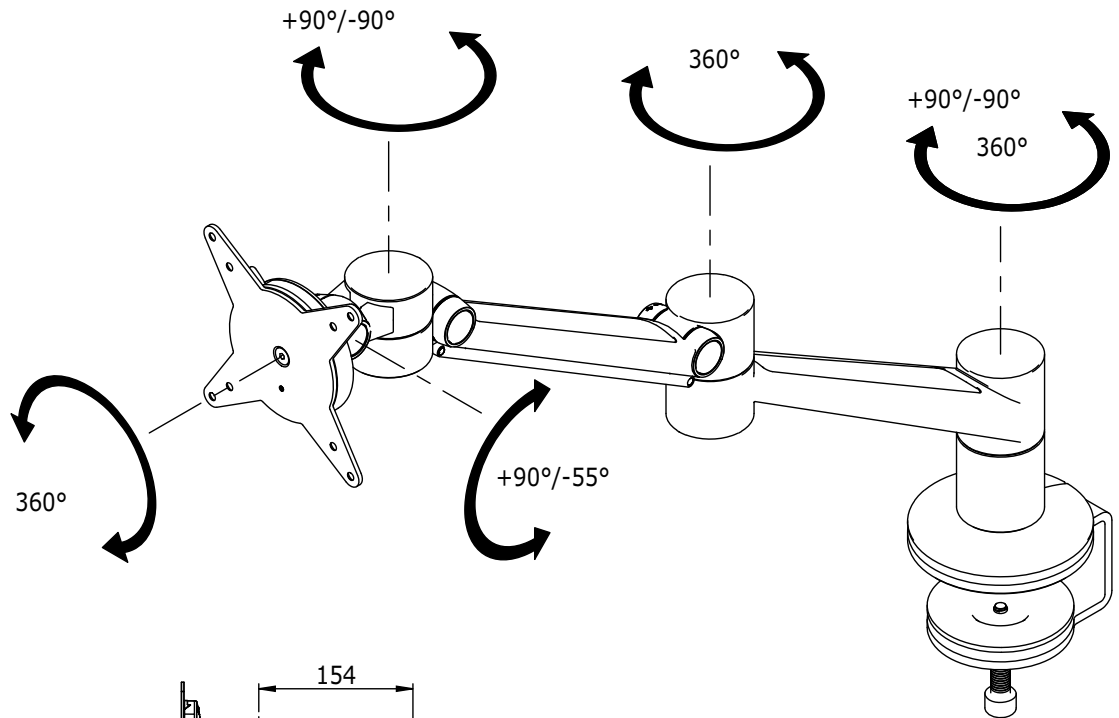

58.622

ViewLite Plus Monitor Arm 622

The 622 offers ease of use and ensures that cables can be neatly concealed. It's ideal for hot desking or spaces where people work collaboratively. Swivel limiters can prevent the Plus from colliding into (partition) walls or other desks and can therefore be deployed almost everywhere.

- Dynamic height adjustment with a 240mm range
- Stepless depth adjustment with a 543mm range
- Comes with both bolt through desk and desk clamp
- Rotate 360°, tilt +90°/-55°, swivel 360°
- Easily mounted and adjusted
- VESA: MIS-D 75 x 75/100 x 100mm compatible
- Includes advanced and practical Quick Release VESA system
- Max. weight capacity 7kg/monitor (up to 24"/24"W)
- Main components produced from aluminium
- Integrated cable management
- Monitor rotation lock can be enabled
- Swivel limit possible (pre-set to +90°/-90°)

DFX.# 58.622

silver-white

375 x 265 x 105mm

3,7kg

805410586225

24"W/61cm

7kg

240mm

+90°/-90°

+90°/-55°

360°

75/100mm

Dealer