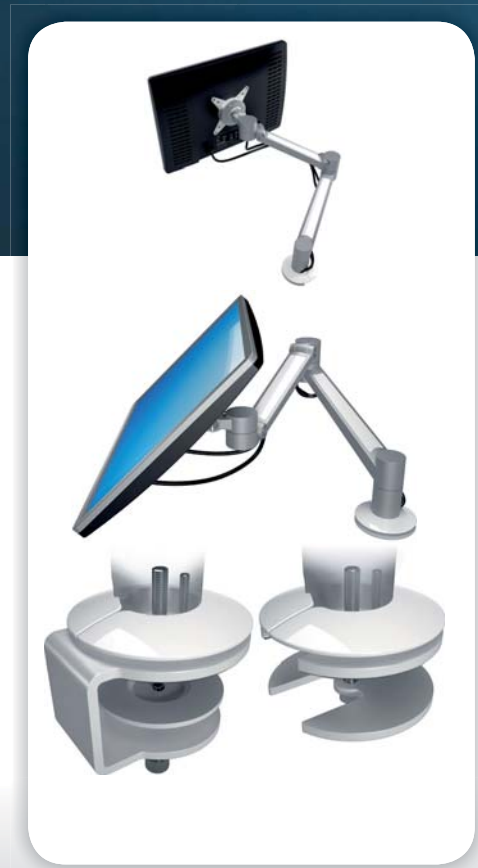

58.622

ViewLite Plus Monitor Arm 622

The 622 offers ease of use and ensures that cables can be neatly concealed. It's ideal for hot desking or spaces where people work collaboratively. Swivel limiters can prevent the Plus from colliding into (partition) walls or other desks and can therefore be deployed almost everywhere.

- Dynamic height adjustment with a 240mm range
- Stepless depth adjustment with a 543mm range
- Comes with both bolt through desk and desk clamp
- Rotate 360°, tilt +90°/-55°, swivel 360°
- Easily mounted and adjusted
- VESA: MIS-D 75 x 75/100 x 100mm compatible
- Includes advanced and practical Quick Release VESA system
- Max. weight capacity 7kg/monitor (up to 24"/24"W)
- Main components produced from aluminium
- Integrated cable management
- Monitor rotation lock can be enabled
- Swivel limit possible (pre-set to +90°/-90°)

DFX.# 58.622

silver-white

375 x 265 x 105mm

3,7kg

805410586225

24"W/61cm

7kg

240mm

+90°/-90°

+90°/-55°

360°

75/100mm

Dealer