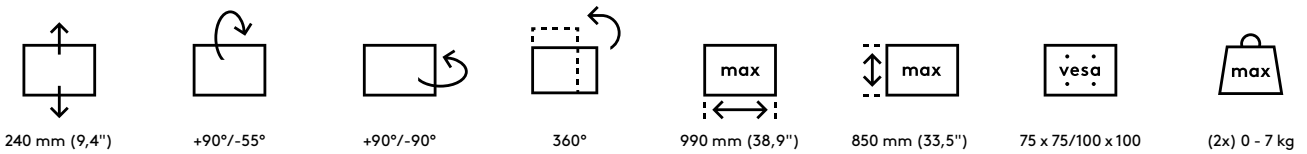

58.653

Viewlite plus monitor arm - desk 653

Mounts two monitors or devices that you can adjust independently in depth and dynamically in height. This makes it easy to align different display devices and lets each user find their own optimal ergonomic position.

- Dynamic height adjustment range of 240 mm
- Independent depth adjustment
- Integrated cable management
- Main components made of aluminium
- 40% of aluminium content is already recycled
- VESA MIS-D 75 x 75/100 x 100 mm compatible
- Rotate 360°, tilt +90°/-55°, swivel +65°/-65°
- Weight capacity min. 0 kg - max. 7 kg per monitor
- Comes with a desk clamp mount and bolt-through desk mount
- Suitable for a desktop thickness of 5 up to 40 (clamp) or 50 mm (bolt through)
- Monitor size limit: width 990 - height 850 mm
- Fitted with a practical quick-release VESA system
- Monitor rotation lock can be enabled
- Swivel limiter pre-set to +65°/-65° (can be set to only +65°)

viewlite X

Viewlite plus monitor arm - desk 653

2016/01/04

58.653

 385 x 280 x 240 mm

 1 pcs

 black

 7,9 kg