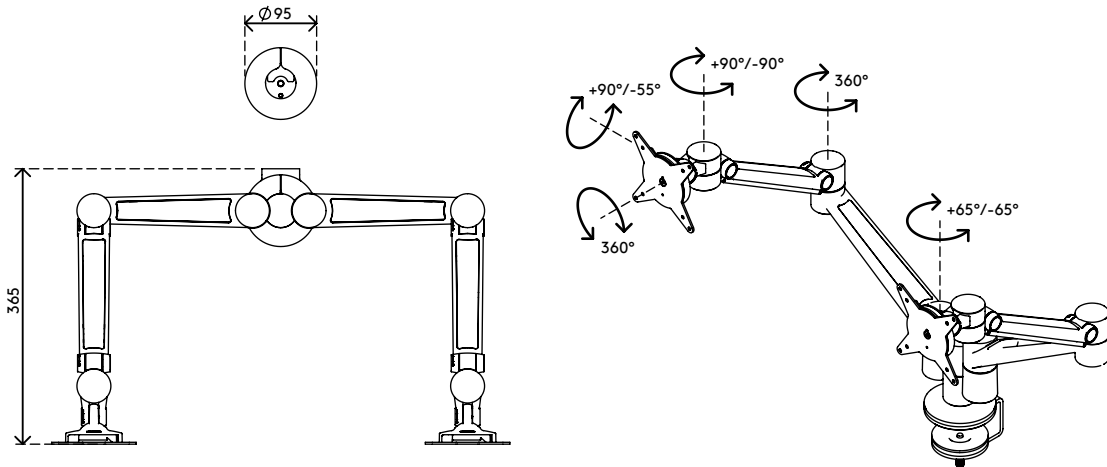

58.653

Viewlite plus monitor arm - desk 653

Mounts two monitors or devices that you can adjust independently in depth and dynamically in height. This makes it easy to align different display devices and lets each user find their own optimal ergonomic position.

- Dynamic height adjustment range of 240 mm
- Independent depth adjustment
- Integrated cable management
- Main components made of aluminium
- 40% of aluminium content is already recycled
- VESA MIS-D 75 x 75/100 x 100 mm compatible
- Rotate 360°, tilt +90°/-55°, swivel +65°/-65°
- Weight capacity min. 0 kg - max. 7 kg per monitor
- Comes with a desk clamp mount and bolt-through desk mount
- Suitable for a desktop thickness of 5 up to 40 (clamp) or 50 mm (bolt through)
- Monitor size limit: width 990 - height 850 mm
- Fitted with a practical quick-release VESA system
- Monitor rotation lock can be enabled
- Swivel limiter pre-set to +65°/-65° (can be set to only +65°)

viewlite X

Viewlite plus monitor arm - desk 653

2016/01/04

58.653

 385 x 280 x 240 mm

 1 pcs

 black

 7,9 kg