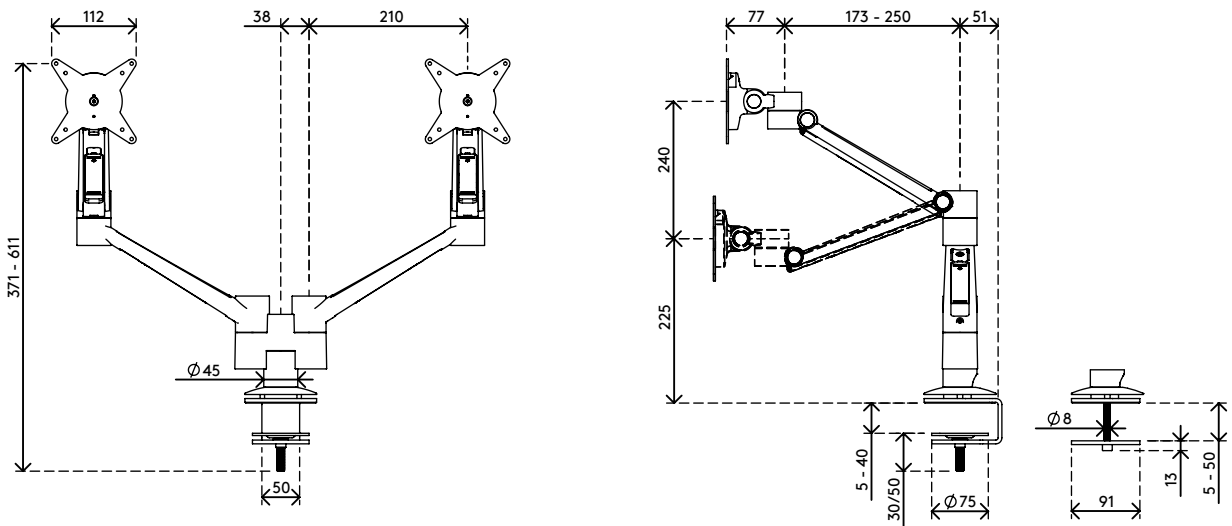

58.653

Viewlite plus monitor arm - desk 653

Mounts two monitors or devices that you can adjust independently in depth and dynamically in height. This makes it easy to align different display devices and lets each user find their own optimal ergonomic position.

- Dynamic height adjustment range of 240 mm
- Independent depth adjustment
- Integrated cable management
- Main components made of aluminium
- 40% of aluminium content is already recycled
- VESA MIS-D 75 x 75/100 x 100 mm compatible
- Rotate 360°, tilt +90°/-55°, swivel +65°/-65°
- Weight capacity min. 0 kg - max. 7 kg per monitor
- Comes with a desk clamp mount and bolt-through desk mount
- Suitable for a desktop thickness of 5 up to 40 (clamp) or 50 mm (bolt through)
- Monitor size limit: width 990 - height 850 mm
- Fitted with a practical quick-release VESA system
- Monitor rotation lock can be enabled
- Swivel limiter pre-set to +65°/-65° (can be set to only +65°)

viewlite X

Viewlite plus monitor arm - desk 653

2016/01/04

58.653

 385 x 280 x 240 mm

 1 pcs

 black

 7,9 kg