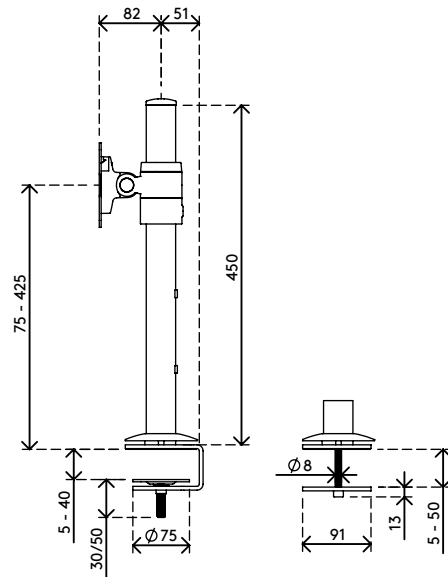

58.103

Viewlite monitor arm - desk 103

The proximity of monitor and pole makes this is an ideal, compact POS (Point Of Sale) solution. Stepless height adjustment lets each user find their own optimal ergonomic position. Cables are easily hidden in the aluminium pole to create a tidy, professional impression.

- Static height adjustment range of 350 mm
- Fixed depth
- Integrated cable management
- Main components made of aluminium
- 40% of aluminium content is already recycled
- VESA MIS-D 75 x 75/100 x 100 mm compatible
- Rotate 360°, tilt +65°/-65°, swivel 360°
- Weight capacity max. 8 kg per monitor
- Comes with a desk clamp mount and bolt-through desk mount
- Suitable for a desktop thickness of 5 up to 40 (clamp) or 50 mm (bolt through)
- Monitor size limit: height 816 mm
- Fitted with a practical quick-release VESA system
- Monitor rotation lock can be enabled

viewlite

350 mm (13,8")

+65°/-65°

360°

360°

816 mm (32,1")

75 x 75/100 x 100

8 kg

Viewlite monitor arm - desk 103

2016/03/25

58.103

 610 x 180 x 120 mm

 1 pcs

 black

 3 kg

 805410581039