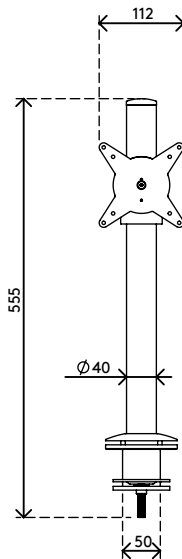

58.103

Viewlite monitor arm - desk 103

The proximity of monitor and pole makes this is an ideal, compact POS (Point Of Sale) solution. Stepless height adjustment lets each user find their own optimal ergonomic position. Cables are easily hidden in the aluminium pole to create a tidy, professional impression.

- Static height adjustment range of 350 mm
- Fixed depth
- Integrated cable management
- Main components made of aluminium
- 40% of aluminium content is already recycled
- VESA MIS-D 75 x 75/100 x 100 mm compatible
- Rotate 360°, tilt +65°/-65°, swivel 360°
- Weight capacity max. 8 kg per monitor
- Comes with a desk clamp mount and bolt-through desk mount
- Suitable for a desktop thickness of 5 up to 40 (clamp) or 50 mm (bolt through)
- Monitor size limit: height 816 mm
- Fitted with a practical quick-release VESA system
- Monitor rotation lock can be enabled

viewlite

350 mm (13,8")

+65°/-65°

360°

360°

816 mm (32,1")

75 x 75/100 x 100

8 kg

Viewlite monitor arm - desk 103

2016/03/25

58.103

 610 x 180 x 120 mm

 1 pcs

 black

 3 kg

 805410581039