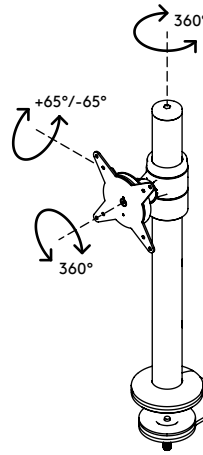

58.103

Viewlite monitor arm - desk 103

The proximity of monitor and pole makes this is an ideal, compact POS (Point Of Sale) solution. Stepless height adjustment lets each user find their own optimal ergonomic position. Cables are easily hidden in the aluminium pole to create a tidy, professional impression.

- Static height adjustment range of 350 mm
- Fixed depth
- Integrated cable management
- Main components made of aluminium
- 40% of aluminium content is already recycled
- VESA MIS-D 75 x 75/100 x 100 mm compatible
- Rotate 360°, tilt +65°/-65°, swivel 360°
- Weight capacity max. 8 kg per monitor
- Comes with a desk clamp mount and bolt-through desk mount
- Suitable for a desktop thickness of 5 up to 40 (clamp) or 50 mm (bolt through)
- Monitor size limit: height 816 mm
- Fitted with a practical quick-release VESA system
- Monitor rotation lock can be enabled

viewlite

350 mm (13,8")

+65°/-65°

360°

360°

816 mm (32,1")

75 x 75/100 x 100

8 kg

Viewlite monitor arm - desk 103

2016/03/25

58.103

 610 x 180 x 120 mm

 1 pcs

 black

 3 kg

 805410581039