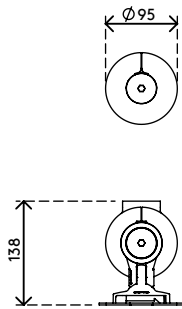

58.103

Viewlite monitor arm - desk 103

The proximity of monitor and pole makes this is an ideal, compact POS (Point Of Sale) solution. Stepless height adjustment lets each user find their own optimal ergonomic position. Cables are easily hidden in the aluminium pole to create a tidy, professional impression.

- Static height adjustment range of 350 mm
- Fixed depth
- Integrated cable management
- Main components made of aluminium
- 40% of aluminium content is already recycled
- VESA MIS-D 75 x 75/100 x 100 mm compatible
- Rotate 360°, tilt +65°/-65°, swivel 360°
- Weight capacity max. 8 kg per monitor
- Comes with a desk clamp mount and bolt-through desk mount
- Suitable for a desktop thickness of 5 up to 40 (clamp) or 50 mm (bolt through)
- Monitor size limit: height 816 mm
- Fitted with a practical quick-release VESA system
- Monitor rotation lock can be enabled

viewlite

350 mm (13,8")

+65°/-65°

360°

360°

816 mm (32,1")

75 x 75/100 x 100

8 kg

Viewlite monitor arm - desk 103

2016/03/25

58.103

 610 x 180 x 120 mm

 1 pcs

 black

 3 kg

 805410581039