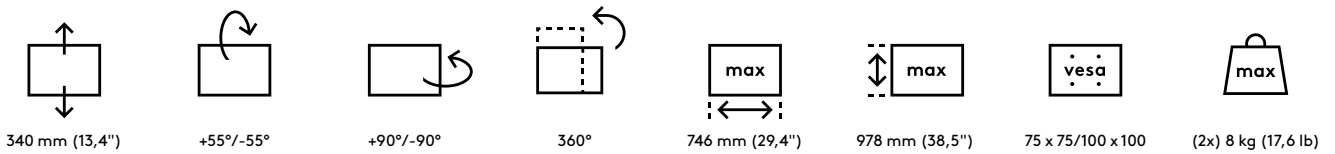

viewlite

Viewlite monitor arm - desk 140

2021/01/05

58.140

 757 x 286 x 110 mm

 1 pcs

 white

 5,68 kg