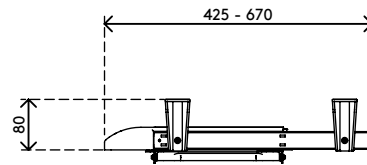

addit

Addit keyboard & mouse drawer 223

2016/03/25

97.223

610 x 320 x 70 mm

1 pcs

black

1,8 kg

805410972233