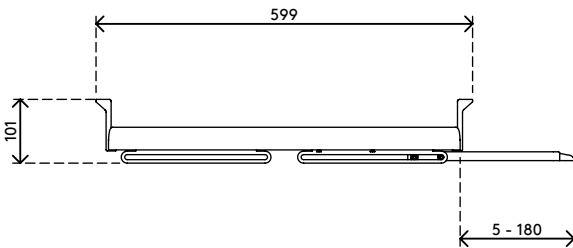

addit

Addit keyboard & mouse drawer 223

2016/03/25

97.223

610 x 320 x 70 mm

1 pcs

black

1,8 kg

805410972233