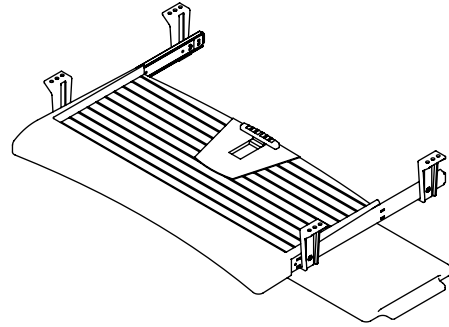

addit

Addit keyboard & mouse drawer 223

2016/03/25

97.223

610 x 320 x 70 mm

1 pcs

black

1,8 kg

805410972233