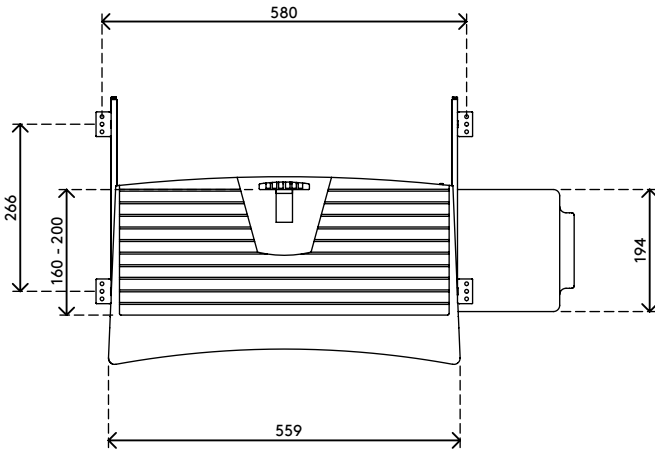

97.223

Addit keyboard & mouse drawer 223

Sliding out from underneath the desktop, this drawer is great for workstations that have a limited desktop surface. Mounted on gliders for smooth operation, it offers space for a keyboard and mouse.

- Suitable for keyboards up to 520 mm wide
- Mouse pad adjustable to left and right hand configurations
- Max. keyboard dimensions (w x d x h): 520 x 200 x 55 mm
- Slides out underneath the desk up to 270 mm

addit

Addit keyboard & mouse drawer 223

2016/03/25

97.223

 610 x 320 x 70 mm

 1 pcs

 black

 1,8 kg