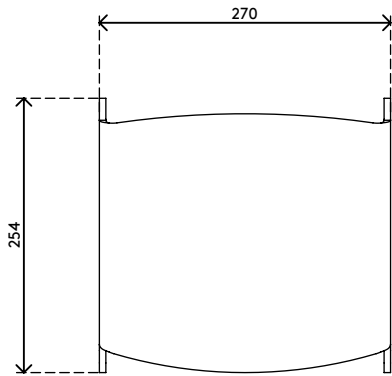

44.550

Addit monitor riser 550

Place your monitor on this monitor riser to raise it up to eye-level. This results in less strain on neck, shoulders and arms. It also has space to store your keyboard and has a maximum weight capacity of 15 kg. Combine it with an in-line document holder for maximum effectiveness.

- Suitable for monitors up to 15 kg
- Space-saving horizontal keyboard storage
- 6 mm thick clear acrylic
- Saves desk space
- Fixed height
- Dimensions (w x d x h): 270 x 254 x 107 mm

addit

15 kg

Addit monitor riser 550

2016/03/25

44.550

 320 x 265 x 115 mm

 1 pcs

 clear acrylic

 0,95 kg

 805410445508