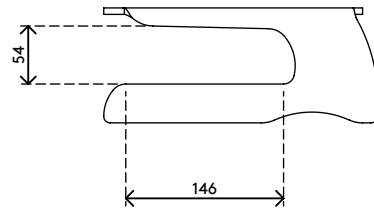

44.550

Addit monitor riser 550

Place your monitor on this monitor riser to raise it up to eye-level. This results in less strain on neck, shoulders and arms. It also has space to store your keyboard and has a maximum weight capacity of 15 kg. Combine it with an in-line document holder for maximum effectiveness.

- Suitable for monitors up to 15 kg
- Space-saving horizontal keyboard storage
- 6 mm thick clear acrylic
- Saves desk space
- Fixed height
- Dimensions (w x d x h): 270 x 254 x 107 mm

addit

15 kg

Addit monitor riser 550

2016/03/25

44.550

 320 x 265 x 115 mm

 1 pcs

 clear acrylic

 0,95 kg

 805410445508