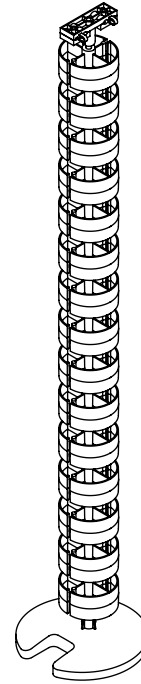

34.200

Addit cable worm 82 cm 200

The cable worm is an attractive solution that neatly guides and bundles cables between a desk and floor. It's suitable for desks with a fixed height (74 - 76 cm) and desks with the ideal height adjustment range (62 - 82 cm). It has a weighted floor plate for added stability and to ensure it stays straight.

- Length: 820 mm
- Under desk cable manager
- Suitable for height adjustable desks up to 820 mm
- Easy to adjust the cable worm by adding/removing elements
- Weighted floor plate for stability
- Suitable for 28 cables of 7 mm thickness

addit

Addit cable worm 82 cm 200

2016/03/25

34.200

 335 x 320 x 83 mm

 1 pcs

 transparent

 0,845 kg