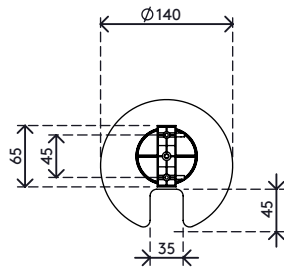

34.200

Addit cable worm 82 cm 200

The cable worm is an attractive solution that neatly guides and bundles cables between a desk and floor. It's suitable for desks with a fixed height (74 - 76 cm) and desks with the ideal height adjustment range (62 - 82 cm). It has a weighted floor plate for added stability and to ensure it stays straight.

- Length: 820 mm
- Under desk cable manager
- Suitable for height adjustable desks up to 820 mm
- Easy to adjust the cable worm by adding/removing elements
- Weighted floor plate for stability
- Suitable for 28 cables of 7 mm thickness

addit

Addit cable worm 82 cm 200

2016/03/25

34.200

 335 x 320 x 83 mm

 1 pcs

 transparent

 0,845 kg