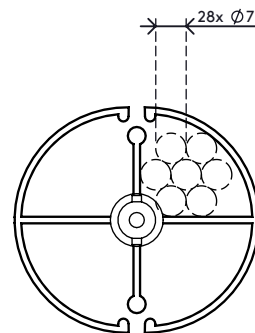

34.200

Addit cable worm 82 cm 200

The cable worm is an attractive solution that neatly guides and bundles cables between a desk and floor. It's suitable for desks with a fixed height (74 - 76 cm) and desks with the ideal height adjustment range (62 - 82 cm). It has a weighted floor plate for added stability and to ensure it stays straight.

- Length: 820 mm
- Under desk cable manager
- Suitable for height adjustable desks up to 820 mm
- Easy to adjust the cable worm by adding/removing elements
- Weighted floor plate for stability
- Suitable for 28 cables of 7 mm thickness

addit

Addit cable worm 82 cm 200

2016/03/25

34.200

 335 x 320 x 83 mm

 1 pcs

 transparent

 0,845 kg