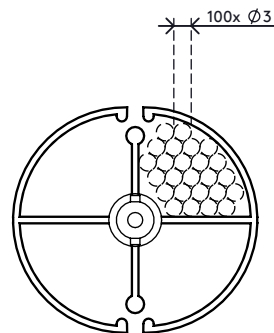

34.200

Addit cable worm 82 cm 200

The cable worm is an attractive solution that neatly guides and bundles cables between a desk and floor. It's suitable for desks with a fixed height (74 - 76 cm) and desks with the ideal height adjustment range (62 - 82 cm). It has a weighted floor plate for added stability and to ensure it stays straight.

- Length: 820 mm
- Under desk cable manager
- Suitable for height adjustable desks up to 820 mm
- Easy to adjust the cable worm by adding/removing elements
- Weighted floor plate for stability
- Suitable for 28 cables of 7 mm thickness

addit

Addit cable worm 82 cm 200

2016/03/25

34.200

 335 x 320 x 83 mm

 1 pcs

 transparent

 0,845 kg