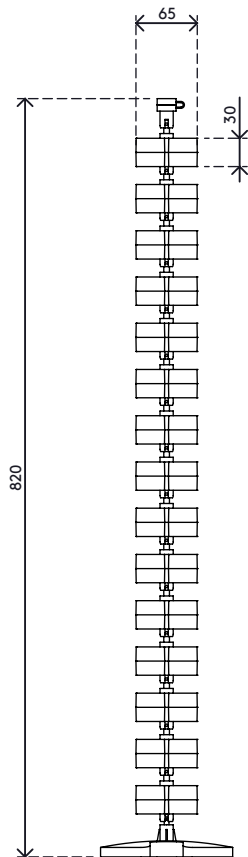

34.200

Addit cable worm 82 cm 200

The cable worm is an attractive solution that neatly guides and bundles cables between a desk and floor. It's suitable for desks with a fixed height (74 - 76 cm) and desks with the ideal height adjustment range (62 - 82 cm). It has a weighted floor plate for added stability and to ensure it stays straight.

- Length: 820 mm
- Under desk cable manager
- Suitable for height adjustable desks up to 820 mm
- Easy to adjust the cable worm by adding/removing elements
- Weighted floor plate for stability
- Suitable for 28 cables of 7 mm thickness

addit

Addit cable worm 82 cm 200

2016/03/25

34.200

 335 x 320 x 83 mm

 1 pcs

 transparent

 0,845 kg