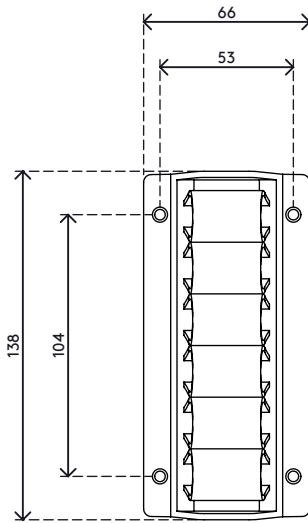

34.303

Addit cable wave 303

Cable waves are mounted underneath a desktop with 4 parker screws (not included) and have room for several cables. Cables are simply pushed between the clamping elements which hold the cables neatly in place. Suitable for practically every type of cable.

- Manages cable clutter underneath the desk
- Space for several cables
- Packed as a 2 piece set
- Easy to use
- Suitable for all cable diameters of IT hardware
- Suitable for 10 cables of 7 mm thickness

addit

Addit cable wave 303

2016/03/25

34.303

 184 x 124 x 84 mm

 1 pcs

 black

 0,21 kg