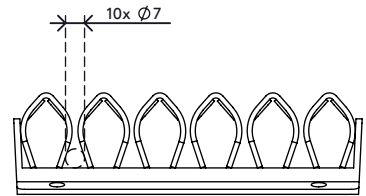

34.303

Addit cable wave 303

Cable waves are mounted underneath a desktop with 4 parker screws (not included) and have room for several cables. Cables are simply pushed between the clamping elements which hold the cables neatly in place. Suitable for practically every type of cable.

- Manages cable clutter underneath the desk
- Space for several cables
- Packed as a 2 piece set
- Easy to use
- Suitable for all cable diameters of IT hardware
- Suitable for 10 cables of 7 mm thickness

addit

Addit cable wave 303

2016/03/25

34.303

 184 x 124 x 84 mm

 1 pcs

 black

 0,21 kg