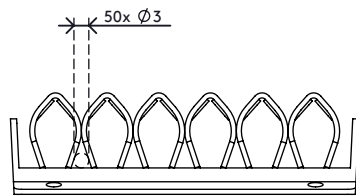

34.303

Addit cable wave 303

Cable waves are mounted underneath a desktop with 4 parker screws (not included) and have room for several cables. Cables are simply pushed between the clamping elements which hold the cables neatly in place. Suitable for practically every type of cable.

- Manages cable clutter underneath the desk
- Space for several cables
- Packed as a 2 piece set
- Easy to use
- Suitable for all cable diameters of IT hardware
- Suitable for 10 cables of 7 mm thickness

addit

Addit cable wave 303

2016/03/25

34.303

 184 x 124 x 84 mm

 1 pcs

 black

 0,21 kg