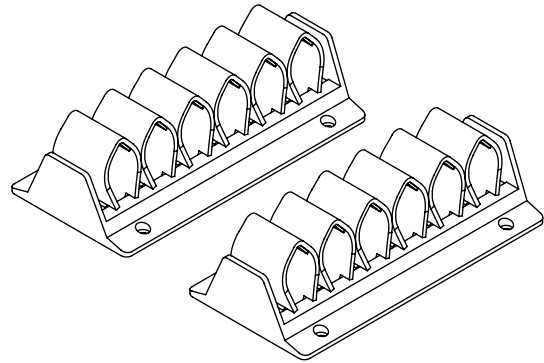

addit

Addit cable wave 303

2016/03/25

34.303

184 x 124 x 84 mm

1 pcs

black

0,21 kg

805410343033