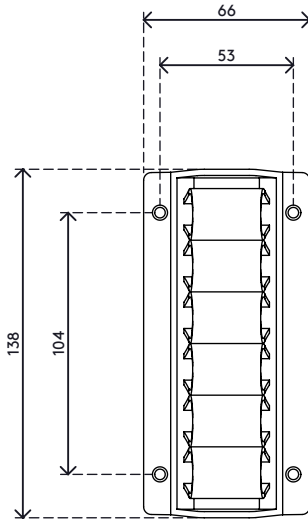

34.302

Addit cable wave 302

Cable waves are mounted underneath a desktop with 4 parker screws (not included) and have room for several cables. Cables are simply pushed between the clamping elements which hold the cables neatly in place. Suitable for practically every type of cable.

- Manages cable clutter underneath the desk
- Space for several cables
- Packed as a 2 piece set
- Easy to use
- Suitable for all cable diameters of IT hardware
- Suitable for 10 cables of 7 mm thickness

addit

Addit cable wave 302

2016/03/25

34.302

 180 x 120 x 80 mm

 1 pcs

 silver

 0,21 kg