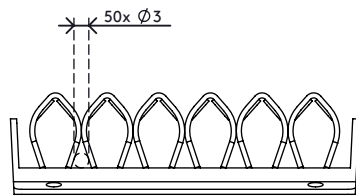

34.302

Addit cable wave 302

Cable waves are mounted underneath a desktop with 4 parker screws (not included) and have room for several cables. Cables are simply pushed between the clamping elements which hold the cables neatly in place. Suitable for practically every type of cable.

- Manages cable clutter underneath the desk
- Space for several cables
- Packed as a 2 piece set
- Easy to use
- Suitable for all cable diameters of IT hardware
- Suitable for 10 cables of 7 mm thickness

addit

Addit cable wave 302

2016/03/25

34.302

 180 x 120 x 80 mm

 1 pcs

 silver

 0,21 kg