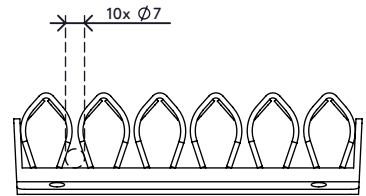

34.302

Addit cable wave 302

Cable waves are mounted underneath a desktop with 4 parker screws (not included) and have room for several cables. Cables are simply pushed between the clamping elements which hold the cables neatly in place. Suitable for practically every type of cable.

- Manages cable clutter underneath the desk
- Space for several cables
- Packed as a 2 piece set
- Easy to use
- Suitable for all cable diameters of IT hardware
- Suitable for 10 cables of 7 mm thickness

addit

Addit cable wave 302

2016/03/25

34.302

 180 x 120 x 80 mm

 1 pcs

 silver

 0,21 kg