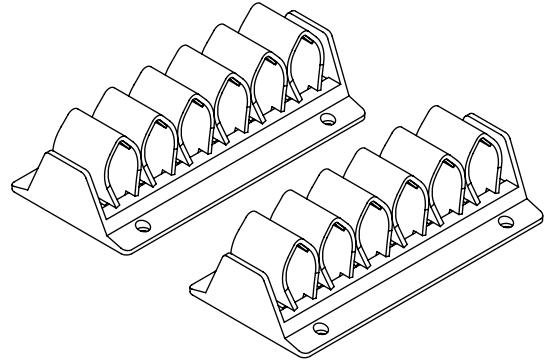

34.302

Addit cable wave 302

Cable waves are mounted underneath a desktop with 4 parker screws (not included) and have room for several cables. Cables are simply pushed between the clamping elements which hold the cables neatly in place. Suitable for practically every type of cable.

- Manages cable clutter underneath the desk
- Space for several cables
- Packed as a 2 piece set
- Easy to use
- Suitable for all cable diameters of IT hardware
- Suitable for 10 cables of 7 mm thickness

addit

Addit cable wave 302

2016/03/25

34.302

 180 x 120 x 80 mm

 1 pcs

 silver

 0,21 kg