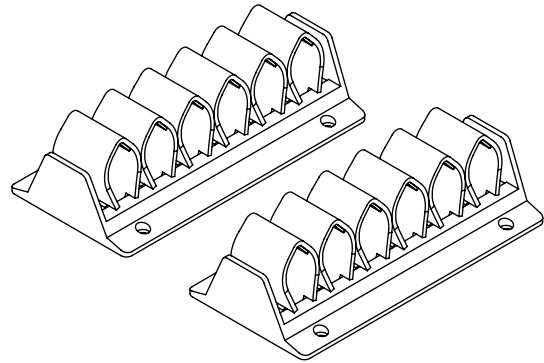

addit

Addit cable wave 300

2016/03/25

34.300

180 x 120 x 80 mm

1 pcs

white

0,21 kg

805410343002