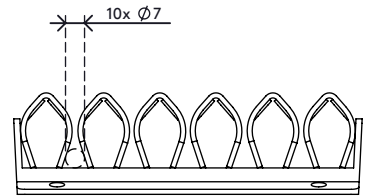

34.300

Addit cable wave 300

Cable waves are mounted underneath a desktop with 4 parker screws (not included) and have room for several cables. Cables are simply pushed between the clamping elements which hold the cables neatly in place. Suitable for practically every type of cable.

- Manages cable clutter underneath the desk
- Space for several cables
- Packed as a 2 piece set
- Easy to use
- Suitable for all cable diameters of IT hardware
- Suitable for 10 cables of 7 mm thickness

addit

Addit cable wave 300

2016/03/25

34.300

 180 x 120 x 80 mm

 1 pcs

 white

 0,21 kg