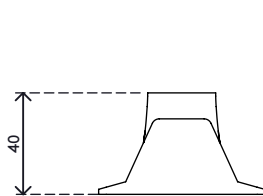

addit

Addit cable wave 300

2016/03/25

34.300

180 x 120 x 80 mm

1 pcs

white

0,21 kg

805410343002