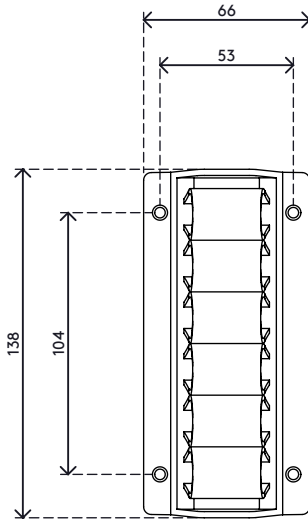

34.300

Addit cable wave 300

Cable waves are mounted underneath a desktop with 4 parker screws (not included) and have room for several cables. Cables are simply pushed between the clamping elements which hold the cables neatly in place. Suitable for practically every type of cable.

- Manages cable clutter underneath the desk
- Space for several cables
- Packed as a 2 piece set
- Easy to use
- Suitable for all cable diameters of IT hardware
- Suitable for 10 cables of 7 mm thickness

addit

Addit cable wave 300

2016/03/25

34.300

 180 x 120 x 80 mm

 1 pcs

 white

 0,21 kg