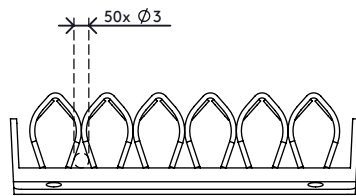

addit

Addit cable wave 300

2016/03/25

34.300

180 x 120 x 80 mm

1 pcs

white

0,21 kg

805410343002