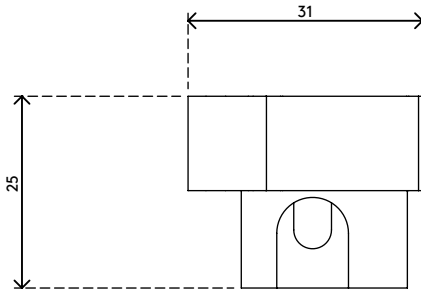

33.902

Addit cable eater $\varnothing 15/25$ mm - mounting clips 902

Direct a cable eater where you need it to go and fix it onto any surface. These mounting clips do just that and are easy to install. The clips come with super strong adhesive tape and a 5 mm wide screw hole.

- Mounting clips suitable for all cable eaters
- Fitted with super strong adhesive tape and $\varnothing 5$ mm screw hole
- Easy to mount and open/close
- Packed as a 5 piece set
- Screws not included

addit

Addit cable eater \varnothing 15/25 mm - mounting clips 902

2016/03/25

33.902

 200 x 130 x 30 mm

 1 pcs

 silver

 0,03 kg