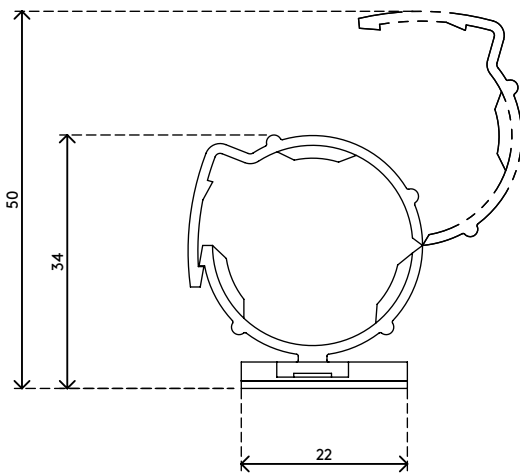

33.902

Addit cable eater $\varnothing 15/25$ mm - mounting clips 902

Direct a cable eater where you need it to go and fix it onto any surface. These mounting clips do just that and are easy to install. The clips come with super strong adhesive tape and a 5 mm wide screw hole.

- Mounting clips suitable for all cable eaters
- Fitted with super strong adhesive tape and $\varnothing 5$ mm screw hole
- Easy to mount and open/close
- Packed as a 5 piece set
- Screws not included

addit

Addit cable eater \varnothing 15/25 mm - mounting clips 902

2016/03/25

33.902

 200 x 130 x 30 mm

 1 pcs

 silver

 0,03 kg