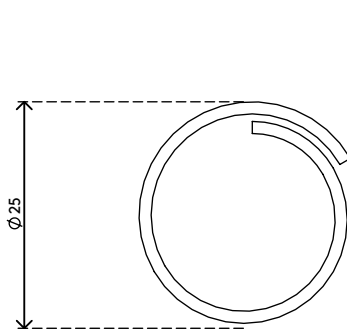

addit ^x

33.763

Addit cable eater \varnothing 25 mm/20 m 763

A great way to tidy up signal and power cables. Simply bundle the cables together with your hand, apply the cable eater's hand tool and feed the cables through the cable eater. Hand tools need to be ordered separately.

- Saves time and aggravation
- Easy to apply with a hand tool
- Dimensions (\varnothing x l): 25 mm x 20 m
- Suitable for 6 cables of 7 mm thickness

dataflex ^x

feeling at work

addit

Addit cable eater $\varnothing 25$ mm/20 m 763

2016/03/25

33.763

 500 x 500 x 160 mm

 1 pcs

 black

 1,63 kg

 805410337636