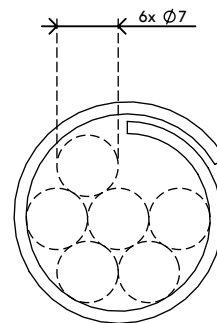

addit ^x

33.763

Addit cable eater \varnothing 25 mm/20 m 763

A great way to tidy up signal and power cables. Simply bundle the cables together with your hand, apply the cable eater's hand tool and feed the cables through the cable eater. Hand tools need to be ordered separately.

- Saves time and aggravation
- Easy to apply with a hand tool
- Dimensions (\varnothing x l): 25 mm x 20 m
- Suitable for 6 cables of 7 mm thickness

dataflex ^x

feeling at work

addit

Addit cable eater $\varnothing 25$ mm/20 m 763

2016/03/25

33.763

 500 x 500 x 160 mm

 1 pcs

 black

 1,63 kg

 805410337636