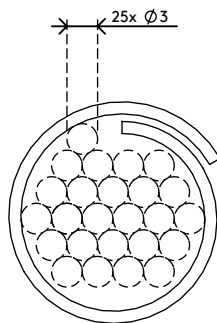

addit ^x

33.763

Addit cable eater \varnothing 25 mm/20 m 763

A great way to tidy up signal and power cables. Simply bundle the cables together with your hand, apply the cable eater's hand tool and feed the cables through the cable eater. Hand tools need to be ordered separately.

- Saves time and aggravation
- Easy to apply with a hand tool
- Dimensions (\varnothing x l): 25 mm x 20 m
- Suitable for 6 cables of 7 mm thickness

dataflex ^x

feeling at work

addit

Addit cable eater $\varnothing 25$ mm/20 m 763

2016/03/25

33.763

 500 x 500 x 160 mm

 1 pcs

 black

 1,63 kg

 805410337636