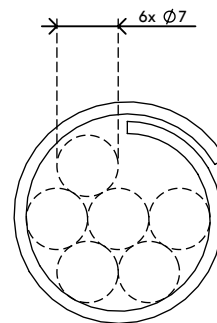

addit

Addit cable eater $\varnothing$ 25 mm/20 m 762

2016/03/25

33.762

500 x 500 x 160 mm

1 pcs

silver

1,63 kg

805410337629