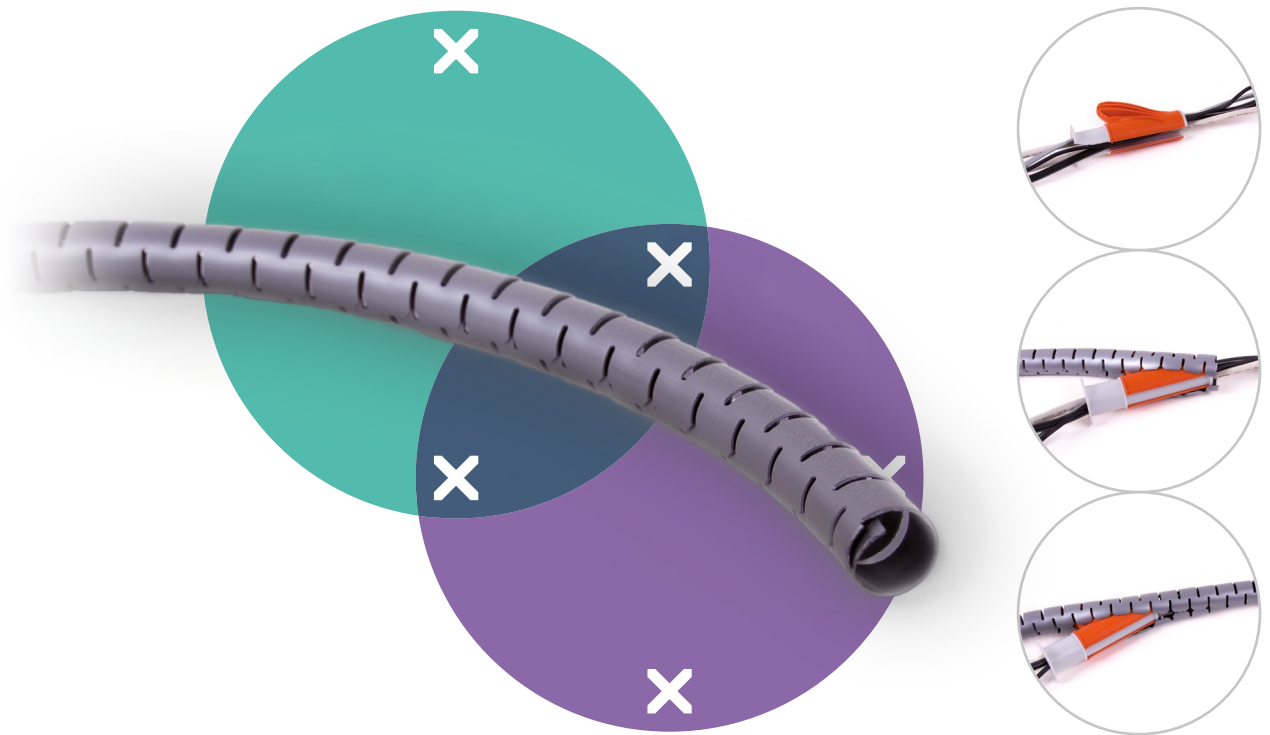

# addit <sup>x</sup>

33.762

## Addit cable eater $\varnothing$ 25 mm/20 m 762

A great way to tidy up signal and power cables. Simply bundle the cables together with your hand, apply the cable eater's hand tool and feed the cables through the cable eater. Hand tools need to be ordered separately.

- Saves time and aggravation
- Easy to apply with a hand tool
- Dimensions ( $\varnothing$  x l): 25 mm x 20 m
- Suitable for 6 cables of 7 mm thickness

dataflex

feeling at work

# 33.762

 500 x 500 x 160 mm

 1 pcs

 silver

 1,63 kg

 805410337629