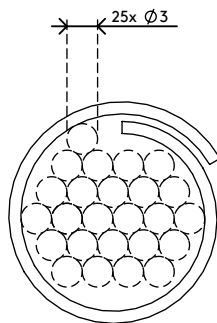

addit

Addit cable eater $\varnothing$ 25 mm/20 m 762

2016/03/25

33.762

500 x 500 x 160 mm

1 pcs

silver

1,63 kg

805410337629