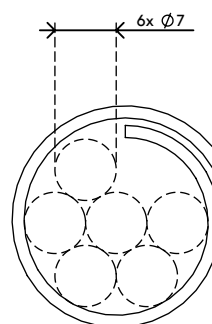

addit

33.761

Addit cable eater \varnothing 25 mm/20 m 761

A great way to tidy up signal and power cables. Simply bundle the cables together with your hand, apply the cable eater's hand tool and feed the cables through the cable eater. Hand tools need to be ordered separately.

- Saves time and aggravation
- Easy to apply with a hand tool
- Dimensions (\varnothing x l): 25 mm x 20 m
- Suitable for 6 cables of 7 mm thickness

dataflex

feeling at work

Addit cable eater $\varnothing 25$ mm/20 m 761

2016/03/25

33.761

 500 x 500 x 160 mm

 1 pcs

 white

 1,63 kg

 805410337612