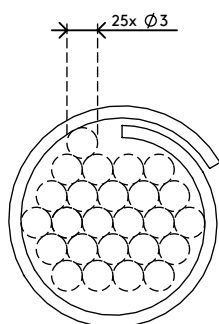

addit

33.761

Addit cable eater \varnothing 25 mm/20 m 761

A great way to tidy up signal and power cables. Simply bundle the cables together with your hand, apply the cable eater's hand tool and feed the cables through the cable eater. Hand tools need to be ordered separately.

- Saves time and aggravation
- Easy to apply with a hand tool
- Dimensions (\varnothing x l): 25 mm x 20 m
- Suitable for 6 cables of 7 mm thickness

dataflex

feeling at work

Addit cable eater $\varnothing 25$ mm/20 m 761

2016/03/25

33.761

 500 x 500 x 160 mm

 1 pcs

 white

 1,63 kg

 805410337612