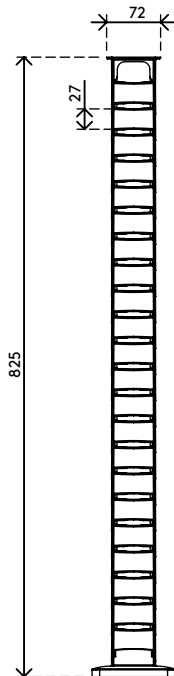

34.450

Addit cable guide 82 cm – desk 450

Suitable for desks up to 82 cm high, the Addit cable guide is the perfect way to tidy away desk cables. The weighted floor plate provides additional stability and ensures the guide stays straight. Made from 100% recycled PP.

Looking for a perfect match with your interior? We can customize the color and length to fit your exact needs.

- Tidies away below-desk cables
- Easy to adjust by adding/removing elements
- Suitable for desk height up to 820 mm
- 100% recycled PP (Polypropylene)
- Accommodates 18 x 7 mm cables
- Weighted floor plate

- Length: 825 mm
- Made in the Netherlands: Dutch design, Dutch quality
- Includes stickers and screws to attach cable guide to desk
- Eligible for Dataflex return program

Addit cable guide 82 cm – desk 450