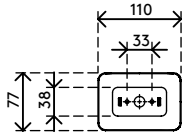

34.450

Addit cable guide 82 cm – desk 450

Suitable for desks up to 82 cm high, the Addit cable guide is the perfect way to tidy away desk cables. The weighted floor plate provides additional stability and ensures the guide stays straight. Made from 100% recycled PP.

Looking for a perfect match with your interior? We can customize the color and length to fit your exact needs.

- Tidies away below-desk cables
- Easy to adjust by adding/removing elements
- Suitable for desk height up to 820 mm
- 100% recycled PP (Polypropylene)
- Accommodates 18 x 7 mm cables
- Weighted floor plate

- Length: 825 mm
- Made in the Netherlands: Dutch design, Dutch quality
- Includes stickers and screws to attach cable guide to desk
- Eligible for Dataflex return program

Addit cable guide 82 cm – desk 450