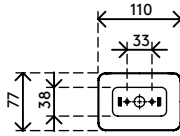

34.452

Addit cable guide 82 cm – desk 452

Suitable for desks up to 82 cm high, the Addit cable guide is the perfect way to tidy away desk cables. The weighted floor plate provides additional stability and ensures the guide stays straight. Made from 100% recycled PP.

Looking for a perfect match with your interior? We can customize the color and length to fit your exact needs.

- Tidies away below-desk cables
- Easy to adjust by adding/removing elements
- Suitable for desk height up to 820 mm
- 100% recycled PP (Polypropylene)
- Accommodates 18 x 7 mm cables
- Weighted floor plate

- Length: 825 mm
- Made in the Netherlands: Dutch design, Dutch quality
- Includes stickers and screws to attach cable guide to desk
- Eligible for Dataflex return program

Addit cable guide 82 cm – desk 452