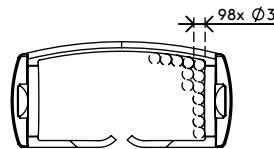

34.452

Addit cable guide 82 cm – desk 452

Suitable for desks up to 82 cm high, the Addit cable guide is the perfect way to tidy away desk cables. The weighted floor plate provides additional stability and ensures the guide stays straight. Made from 100% recycled PP.

Looking for a perfect match with your interior? We can customize the color and length to fit your exact needs.

- Tidies away below-desk cables
- Easy to adjust by adding/removing elements
- Suitable for desk height up to 820 mm
- 100% recycled PP (Polypropylene)
- Accommodates 18 x 7 mm cables
- Weighted floor plate

- Length: 825 mm
- Made in the Netherlands: Dutch design, Dutch quality
- Includes stickers and screws to attach cable guide to desk
- Eligible for Dataflex return program

Addit cable guide 82 cm – desk 452