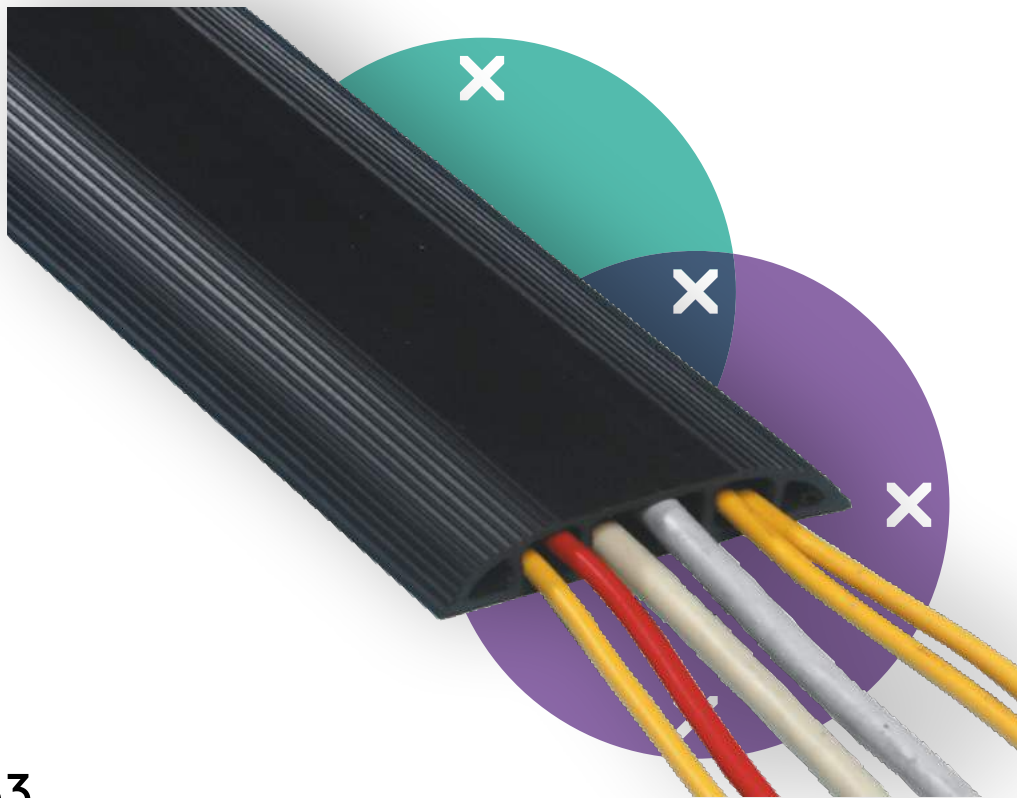

addit x

31.153

Addit cable protector 150 cm 153

The cable protector not only protects cables running over the floor but also prevents tripping. It has sloping edges with non-skid ridges and three large cable ducts to separate data and power cables to prevent interference.

- Curved top with ridges provides grip when stepped on
- Suitable for 6 cables of 7 mm thickness
- Enables optimal separation of data and power cables
- Easy to attach to the floor with the adhesive tape
- Dimensions (w x d x h): 83 x 1500 x 15 mm

Addit cable protector 150 cm 153

2016/01/04

31.153

 320 x 320 x 115 mm

 1 pcs

 black

 0,995 kg

 805410311537