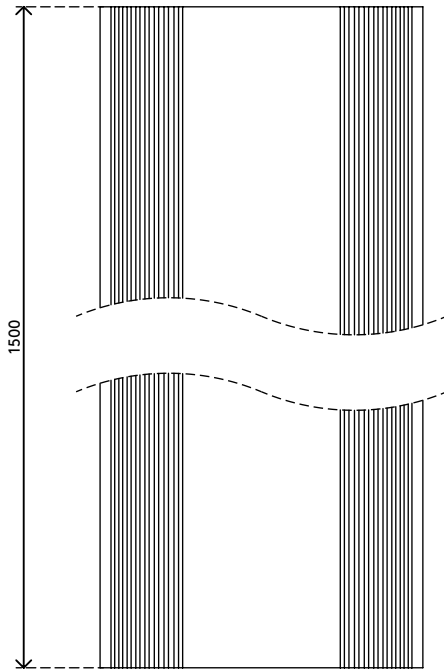

addit x

31.153

Addit cable protector 150 cm 153

The cable protector not only protects cables running over the floor but also prevents tripping. It has sloping edges with non-skid ridges and three large cable ducts to separate data and power cables to prevent interference.

- Curved top with ridges provides grip when stepped on
- Suitable for 6 cables of 7 mm thickness
- Enables optimal separation of data and power cables
- Easy to attach to the floor with the adhesive tape
- Dimensions (w x d x h): 83 x 1500 x 15 mm