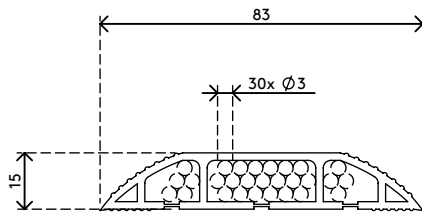

addit x

31.153

Addit cable protector 150 cm 153

The cable protector not only protects cables running over the floor but also prevents tripping. It has sloping edges with non-skid ridges and three large cable ducts to separate data and power cables to prevent interference.

- Curved top with ridges provides grip when stepped on
- Suitable for 6 cables of 7 mm thickness
- Enables optimal separation of data and power cables
- Easy to attach to the floor with the adhesive tape
- Dimensions (w x d x h): 83 x 1500 x 15 mm

Addit cable protector 150 cm 153

2016/01/04

31.153

 320 x 320 x 115 mm

 1 pcs

 black

 0,995 kg

 805410311537