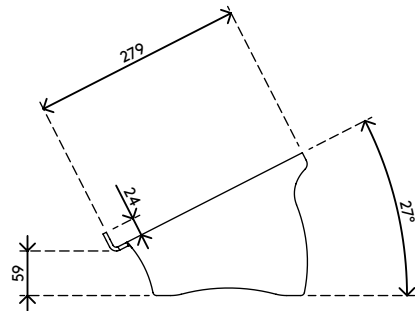

44.410

Addit ErgoDoc® document holder 410

A very effective, fixed height, A3 copy holder. By placing the ErgoDoc® in between a keyboard and monitor, you create an in-line workstation with an equal viewing distance to keyboard, documents and monitor. This results in minimal eye fatigue and less neck strain. With storage space underneath for a keyboard.

- Suitable for documents/books/folders/dossiers etc. up to A3 size
- Aligns documents and monitor in a straight line, preventing eye fatigue and neck strain
- Saves desk space
- Dimensions (w x d x h): 510 x 270 x 190 mm
- Fixed height
- 5 mm thick clear acrylic
- Max. weight capacity of 6 kg
- Lift up the ErgoDoc® for keyboard storage space

Addit ErgoDoc® document holder 410

2016/03/25

44.410

 600 x 310 x 200 mm

 1 pcs

 clear acrylic

 1,655 kg

 805410444105