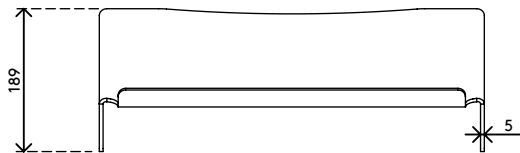

44.410

Addit ErgoDoc® document holder 410

A very effective, fixed height, A3 copy holder. By placing the ErgoDoc® in between a keyboard and monitor, you create an in-line workstation with an equal viewing distance to keyboard, documents and monitor. This results in minimal eye fatigue and less neck strain. With storage space underneath for a keyboard.

- Suitable for documents/books/folders/dossiers etc. up to A3 size
- Aligns documents and monitor in a straight line, preventing eye fatigue and neck strain
- Saves desk space
- Dimensions (w x d x h): 510 x 270 x 190 mm
- Fixed height
- 5 mm thick clear acrylic
- Max. weight capacity of 6 kg
- Lift up the ErgoDoc® for keyboard storage space

Addit ErgoDoc® document holder 410

2016/03/25

44.410

 600 x 310 x 200 mm

 1 pcs

 clear acrylic

 1,655 kg

 805410444105