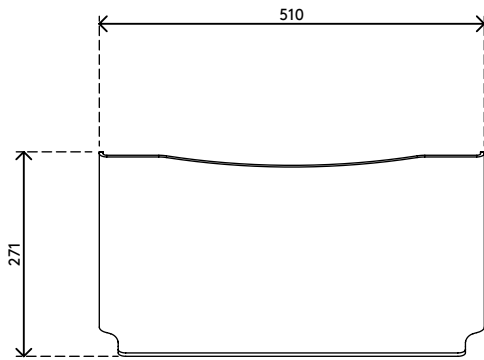

44.410

Addit ErgoDoc® document holder 410

A very effective, fixed height, A3 copy holder. By placing the ErgoDoc® in between a keyboard and monitor, you create an in-line workstation with an equal viewing distance to keyboard, documents and monitor. This results in minimal eye fatigue and less neck strain. With storage space underneath for a keyboard.

- Suitable for documents/books/folders/dossiers etc. up to A3 size
- Aligns documents and monitor in a straight line, preventing eye fatigue and neck strain
- Saves desk space
- Dimensions (w x d x h): 510 x 270 x 190 mm
- Fixed height
- 5 mm thick clear acrylic
- Max. weight capacity of 6 kg
- Lift up the ErgoDoc® for keyboard storage space

Addit ErgoDoc® document holder 410

2016/03/25

44.410

 600 x 310 x 200 mm

 1 pcs

 clear acrylic

 1,655 kg

 805410444105