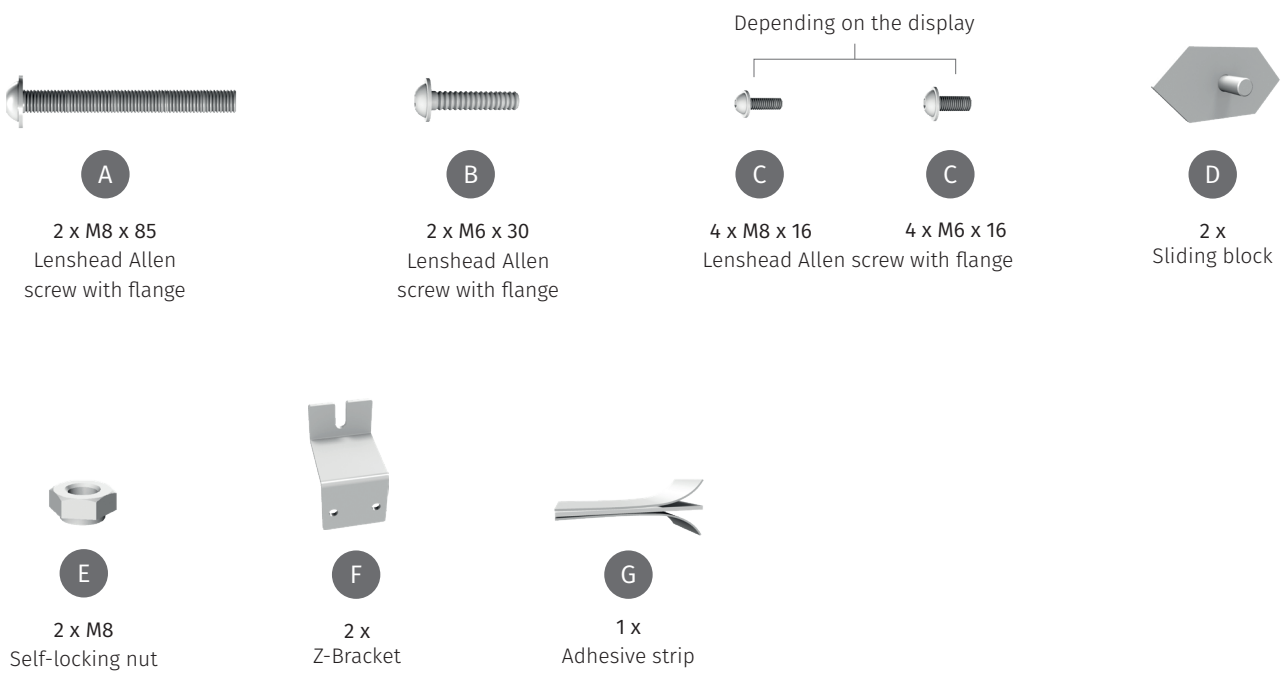

Height adjustable wall mount „Lite“
with 50 cm of vertical travel

PACKAGE CONTENTS

- 1 Center column
- 2 Leveling feet
- 3 Upper bar
- 4 Lower bar
- 5 Brackets
- 6 Remote control
- 7 Power cable

MOUNTING INSTRUCTIONS

MOUNTING INSTRUCTIONS

MOUNTING INSTRUCTIONS

MOUNTING INSTRUCTIONS