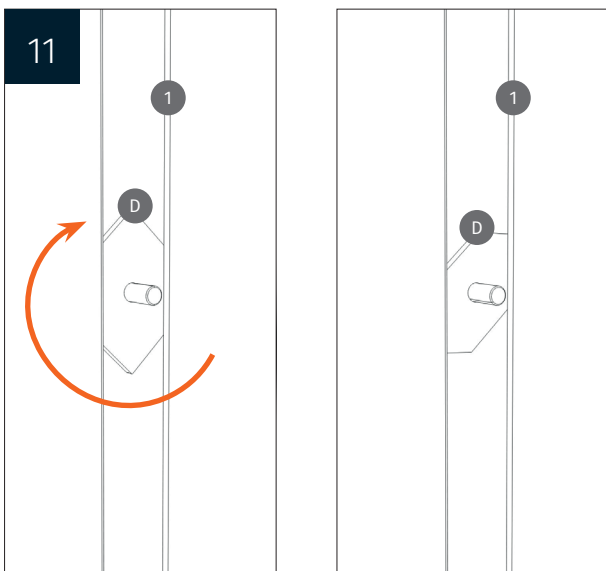

MOUNTING INSTRUCTIONS