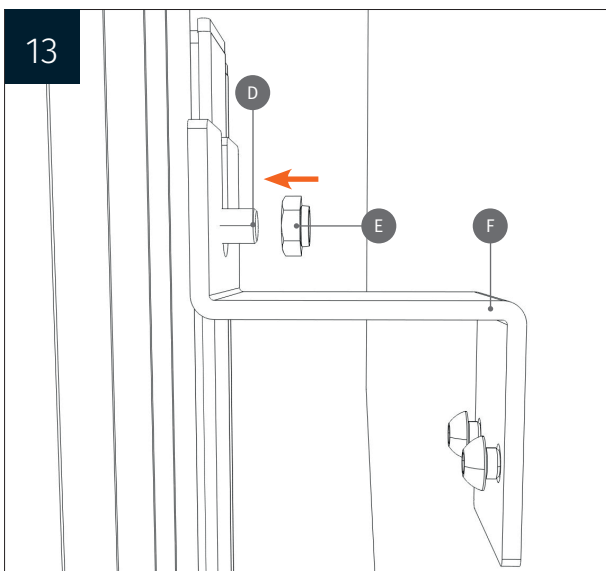

MOUNTING INSTRUCTIONS