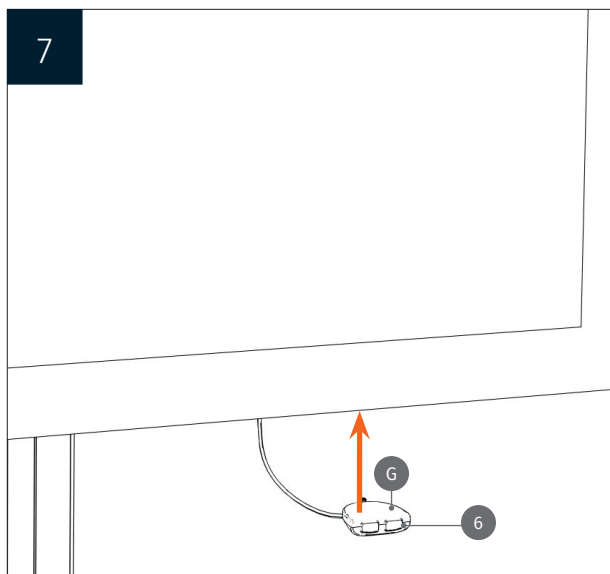

MOUNTING INSTRUCTIONS