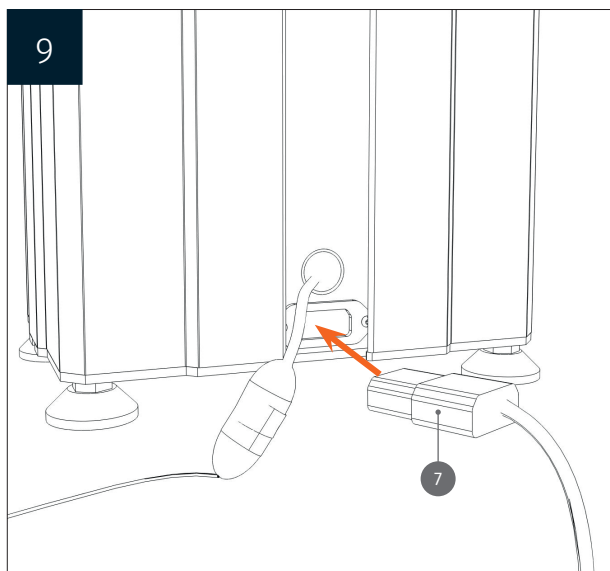

MOUNTING INSTRUCTIONS