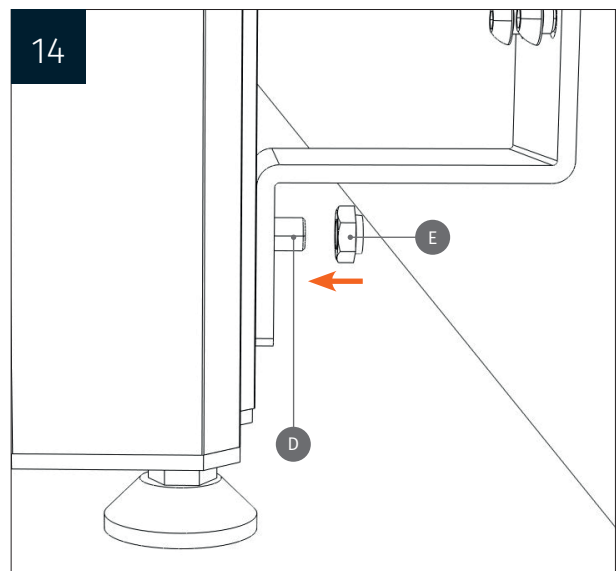

MOUNTING INSTRUCTIONS