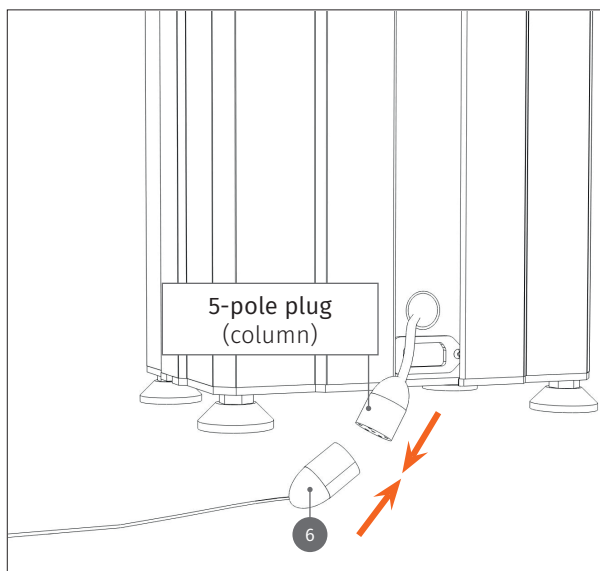

MOUNTING INSTRUCTIONS