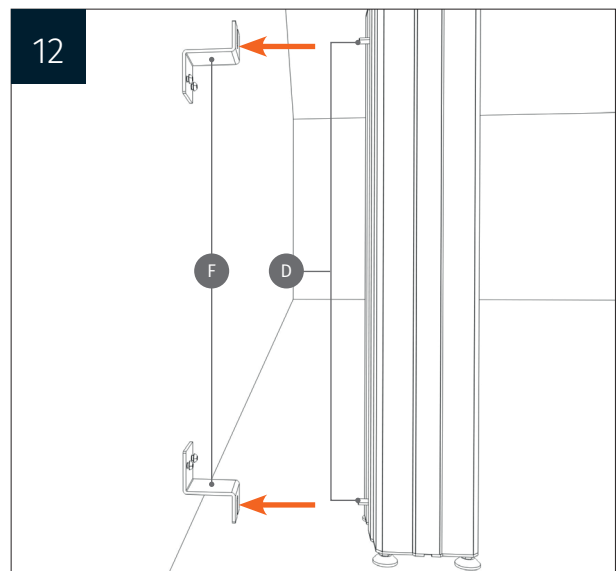

MOUNTING INSTRUCTIONS