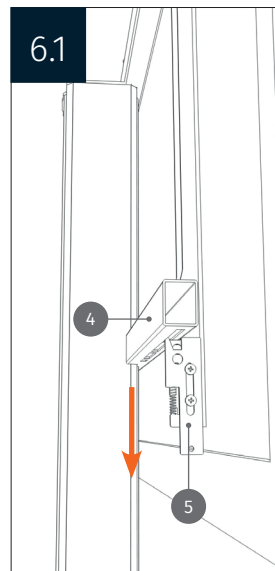

Height adjustable wall mount „Lite“
with 50 cm of vertical travel

PACKAGE CONTENTS

- 1 Center column
- 2 Leveling feet
- 3 Upper bar
- 4 Lower bar
- 5 Brackets
- 6 Remote control
- 7 Power cable

MOUNTING INSTRUCTIONS