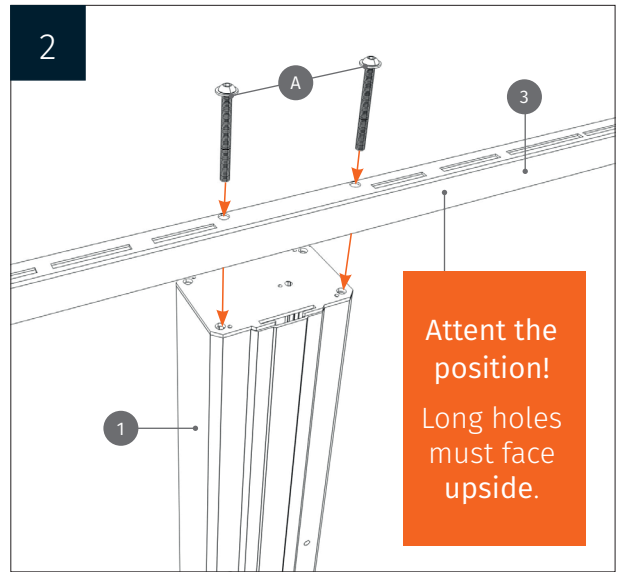

Height adjustable wall mount „Lite“
with 50 cm of vertical travel

PACKAGE CONTENTS

- 1 Center column
- 2 Leveling feet
- 3 Upper bar
- 4 Lower bar
- 5 Brackets
- 6 Remote control
- 7 Power cable

MOUNTING INSTRUCTIONS