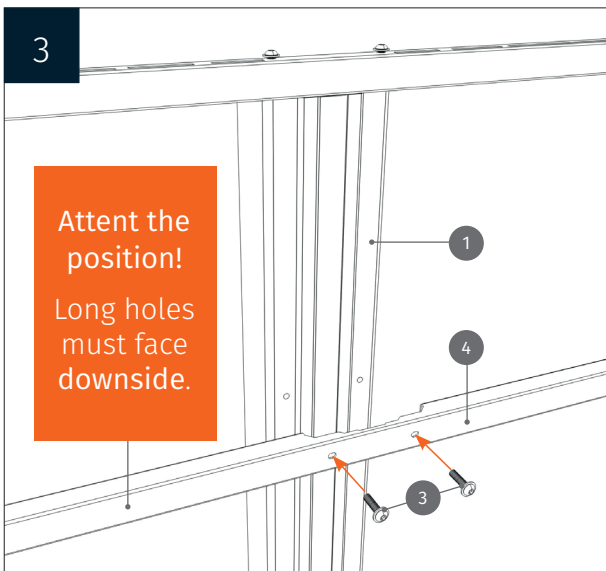

Height adjustable wall mount „Lite“
with 50 cm of vertical travel

PACKAGE CONTENTS

- 1 Center column
- 2 Leveling feet
- 3 Upper bar
- 4 Lower bar
- 5 Brackets
- 6 Remote control
- 7 Power cable

MOUNTING INSTRUCTIONS