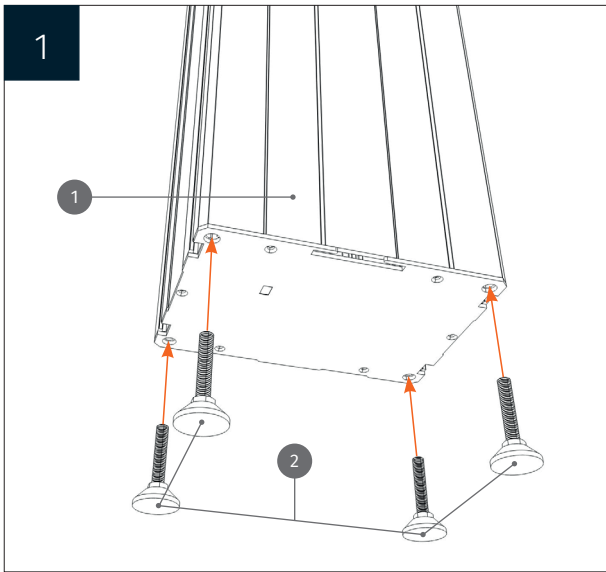

Height adjustable wall mount „Lite“
with 50 cm of vertical travel

PACKAGE CONTENTS

- 1 Center column
- 2 Leveling feet
- 3 Upper bar
- 4 Lower bar
- 5 Brackets
- 6 Remote control
- 7 Power cable

MOUNTING INSTRUCTIONS