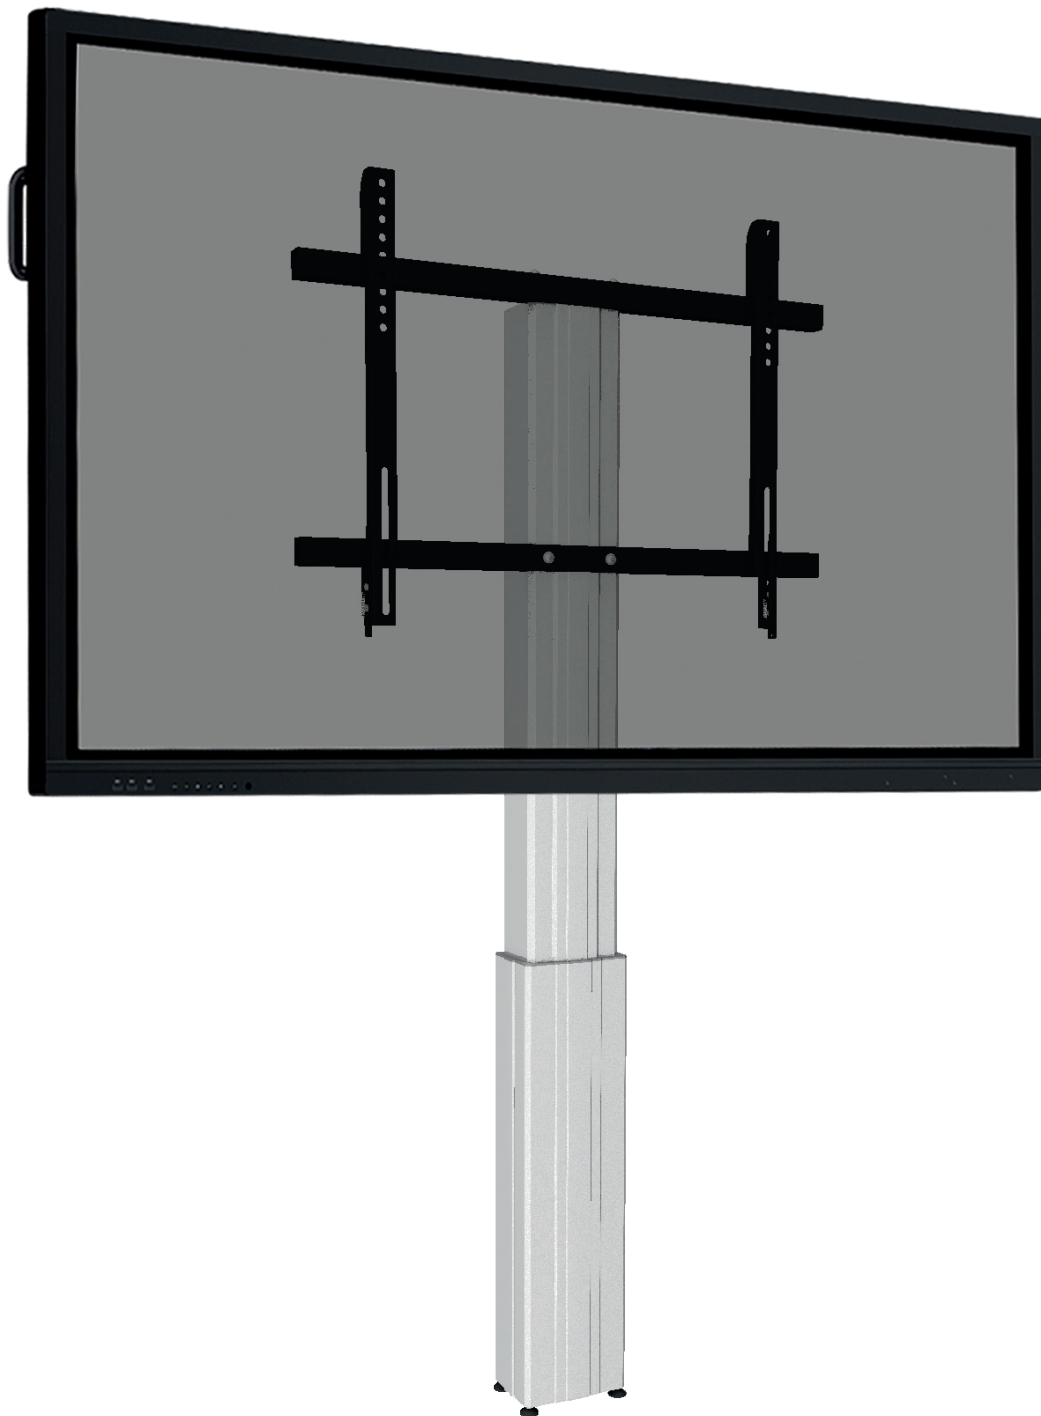

Height adjustable wall mount „Lite“
with 50 cm of vertical travel

PACKAGE CONTENTS

- 1 Center column
- 2 Leveling feet
- 3 Upper bar
- 4 Lower bar
- 5 Brackets
- 6 Remote control
- 7 Power cable

MOUNTING INSTRUCTIONS