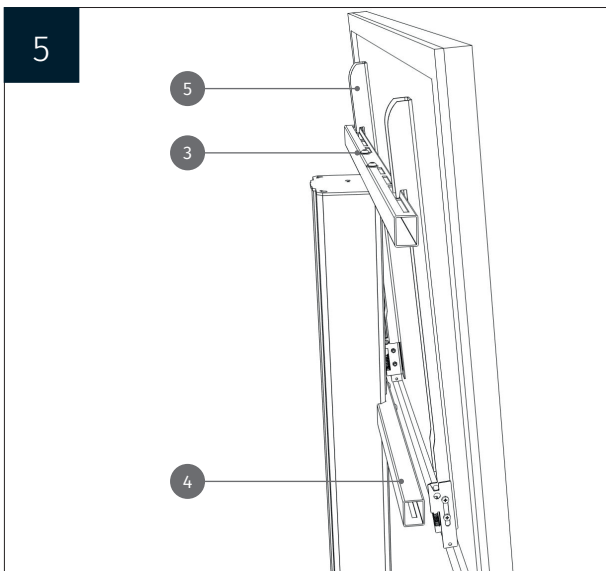

Height adjustable wall mount „Lite“
with 50 cm of vertical travel

PACKAGE CONTENTS

- 1 Center column
- 2 Leveling feet
- 3 Upper bar
- 4 Lower bar
- 5 Brackets
- 6 Remote control
- 7 Power cable

MOUNTING INSTRUCTIONS