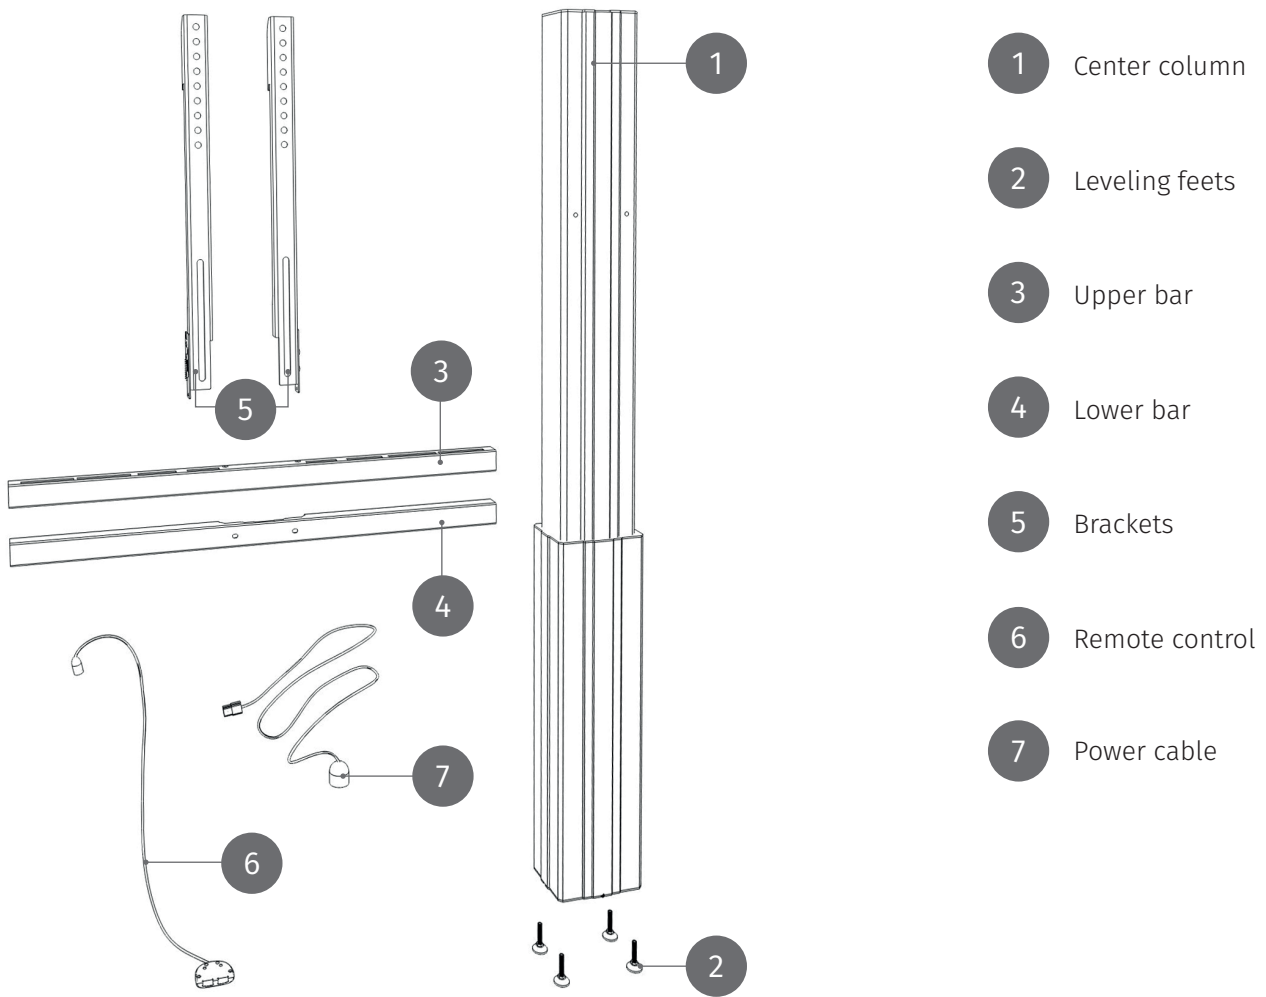

Height adjustable wall mount „Lite“
with 50 cm of vertical travel

PACKAGE CONTENTS

- 1 Center column
- 2 Leveling feet
- 3 Upper bar
- 4 Lower bar
- 5 Brackets
- 6 Remote control
- 7 Power cable

MOUNTING INSTRUCTIONS

MOUNTING INSTRUCTIONS

MOUNTING INSTRUCTIONS

MOUNTING INSTRUCTIONS