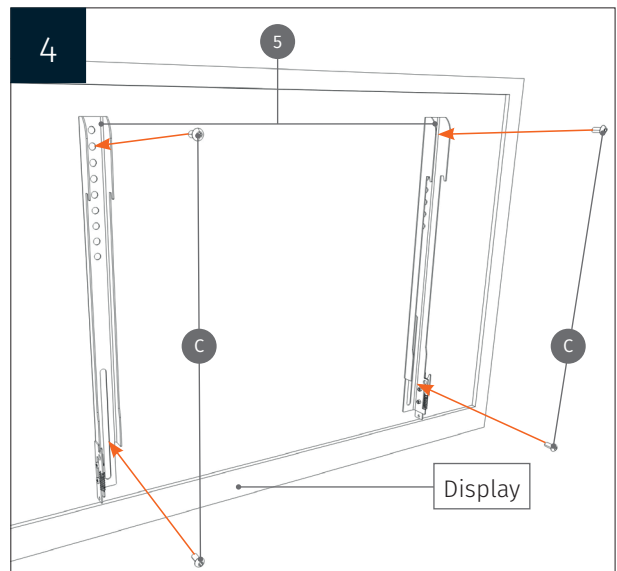

Height adjustable wall mount „Lite“
with 50 cm of vertical travel

PACKAGE CONTENTS

- 1 Center column
- 2 Leveling feet
- 3 Upper bar
- 4 Lower bar
- 5 Brackets
- 6 Remote control
- 7 Power cable

MOUNTING INSTRUCTIONS