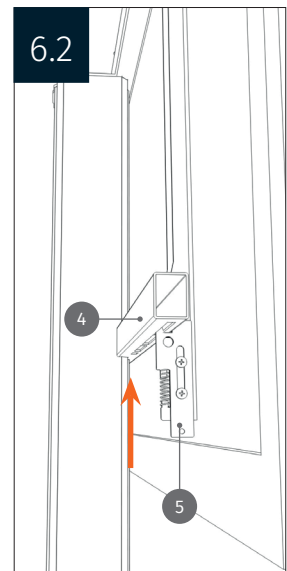

Height adjustable wall mount „Lite“
with 50 cm of vertical travel

PACKAGE CONTENTS

- 1 Center column
- 2 Leveling feet
- 3 Upper bar
- 4 Lower bar
- 5 Brackets
- 6 Remote control
- 7 Power cable

MOUNTING INSTRUCTIONS