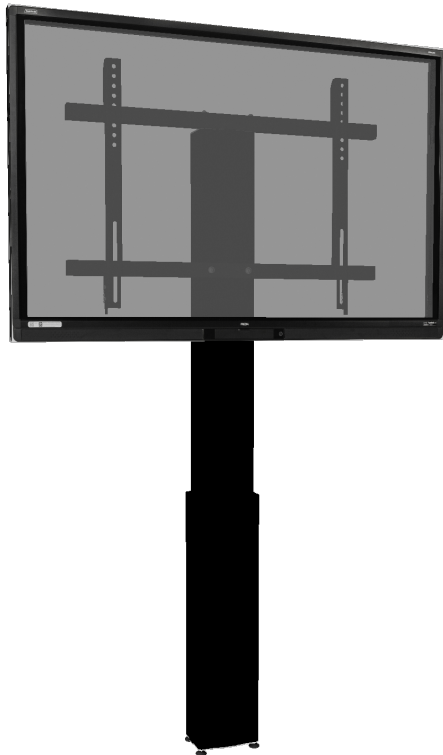

HEIGHT ADJUSTABLE MONITOR AND TV WALL MOUNT, LITE SERIES WITH 50 CM OF VERTICAL TRAVEL

COLUMN BLACK ANODIZED

PRODUCT

Height adjustable TV & monitor wall mount for 42"-86" (interactive) touch screen monitors.

The CCELW-AFB is designed for touch screen monitors up to 86". The units feature a monitor mount with "pull & release" locking brackets for quick and easy mounting of the monitor.

The CCELW-AFB comes with a column that offers 50 cm of vertical travel.

Floor plate for Lite series (CCELW-AF + RLi...), for fixed floor mounting

FEATURES

- > Mount for touch screen monitors up to 86"
- > "Pull & release" brackets for easy mounting of the monitor
- > VESA pattern, max. 800 x 600
- > Integrated cable management
- > 50 cm of smooth motorized height adjustment
- > 4 leveling feet and 2 wall mount brackets

Display mount

Wall mounted

Motorized height adjustable

Single display

5 years warranty

Max. load  
136 kg / 299.8 lbs

Max. Vesa  
800 x 600

Item number	CCELW-AFB	
Vesa horizontal / Vesa vertical	200 mm - 800 mm / 200 mm - 600 mm	
Frame for all	42" - 86"	
Center to floor distance	1048 mm - 1548 mm	41.3" - 60.9"
Load capacity	136 kg	299.8 lbs
Width / Height / Depth	890 mm / 1368 mm - 1868 mm / 151 mm	35" / 53.9" - 73.5" / 5.9"
Weight	23,2 kg	51.1 lbs
Warranty	5 years limited warranty	
Frame color	RAL 9005 deep black	
Column color	Black anodized	
Packages	Package dimensions WxHxD	Package weight
CCELW-AFB	1350 x 230 x 210 mm / 53.1 x 9.1 x 8.3"	27 kg / 59.5 lbs