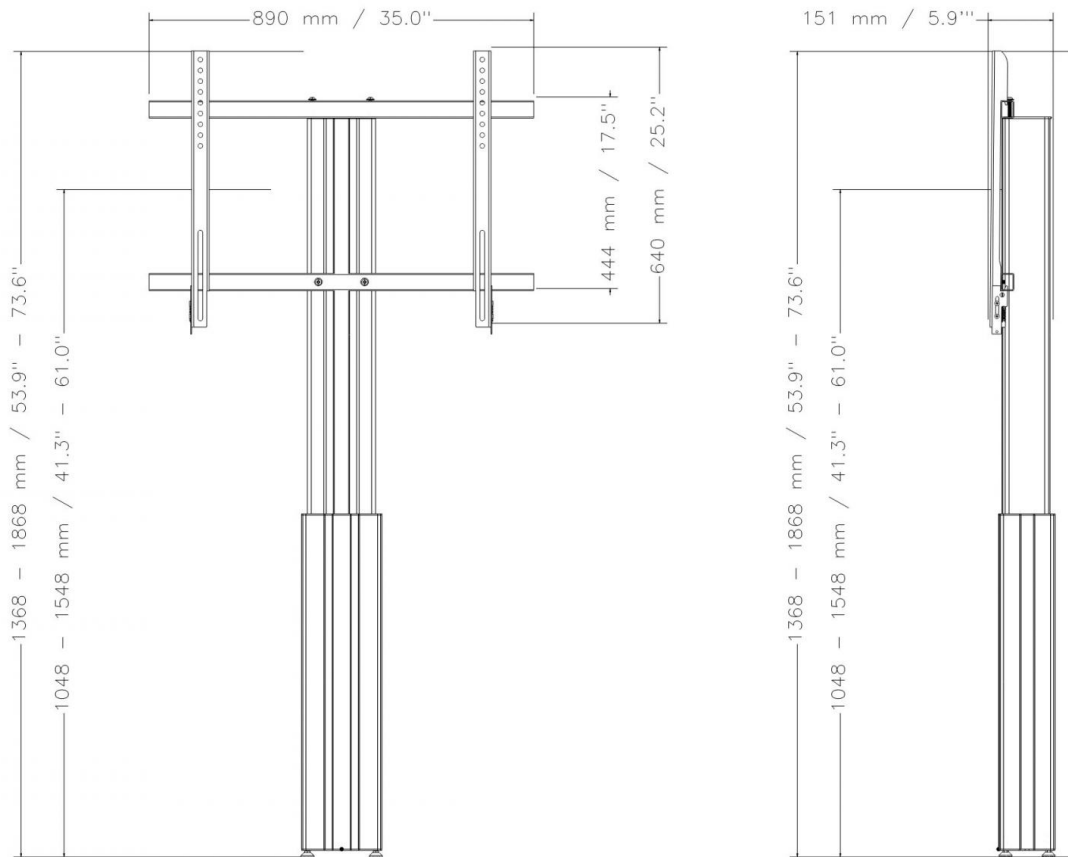

Floor plate for Lite series (CCELW-AF + RLi...), for fixed floor mounting

FEATURES

- > Mount for touch screen monitors up to 86"
- > "Pull & release" brackets for easy mounting of the monitor
- > VESA pattern, max. 800 x 600
- > Integrated cable management
- > 50 cm of smooth motorized height adjustment
- > 4 leveling feet and 2 wall mount brackets

Display mount

Wall mounted

Motorized height adjustable

Single display

5 years warranty

Max. load  
136 kg / 299.8 lbs

Max. Vesa  
800 x 600

Item number	CCELW-AFB	
Vesa horizontal / Vesa vertical	200 mm - 800 mm / 200 mm - 600 mm	
Frame for all	42" - 86"	
Center to floor distance	1048 mm - 1548 mm	41.3" - 60.9"
Load capacity	136 kg	299.8 lbs
Width / Height / Depth	890 mm / 1368 mm - 1868 mm / 151 mm	35" / 53.9" - 73.5" / 5.9"
Weight	23,2 kg	51.1 lbs
Warranty	5 years limited warranty	
Frame color	RAL 9005 deep black	
Column color	Black anodized	
Packages	Package dimensions WxHxD	Package weight
CCELW-AFB	1350 x 230 x 210 mm / 53.1 x 9.1 x 8.3"	27 kg / 59.5 lbs

DIMENSIONS

in mm / inch

MANUFACTURER:

CONEN Produkte GmbH  
 Conenstr. 4  
 54497 Morbach-Gonzerath

Phone: +49 (0) 6533 75-100  
 Fax: +49 (0) 6533 75-600  
 E-Mail: info@conenmounts.com

Germany

[www.conenmounts.com](http://www.conenmounts.com)