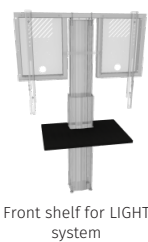

HEIGHT ADJUSTABLE MONITOR AND TV WALL MOUNT, LITE SERIES WITH 50 CM OF VERTICAL TRAVEL

COLUMN BLACK ANODIZED

PRODUCT

Height adjustable TV & monitor wall mount for 42"-86" (interactive) touch screen monitors.

The CCELW-AFB is designed for touch screen monitors up to 86". The units feature a monitor mount with "pull & release" locking brackets for quick and easy mounting of the monitor.

The CCELW-AFB comes with a column that offers 50 cm of vertical travel.

The unit comes flat-packed in 2 cartons and is courier-shippable.

Accessories

Keyboard shelf for CCELW-AF and SCETAVLI series

Front shelf for LIGHT system

Laptop side shelf

Universal PC bracket

Floor plate for display mounts LITE series (CCELW-AF + RLi...)

Floor plate for Lite series (CCELW-AF + RLi...), for fixed floor mounting

FEATURES

- > Mount for touch screen monitors up to 86"
- > "Pull & release" brackets for easy mounting of the monitor
- > VESA pattern, max. 800 x 600
- > Integrated cable management
- > 50 cm of smooth motorized height adjustment
- > 4 leveling feet and 2 wall mount brackets