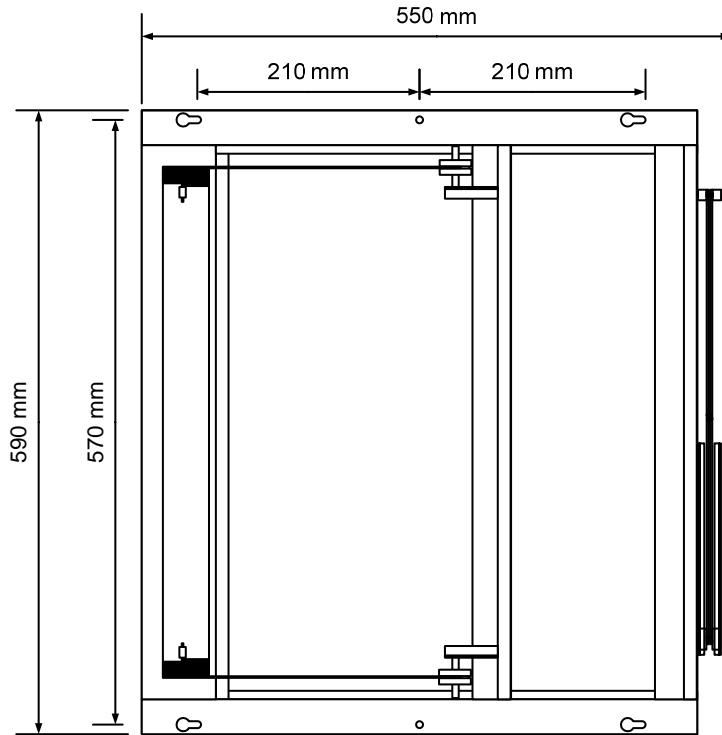

Technical drawings:

VL-PRO100UE/US

Min 105 mm Max 975 mm

VL-PRO200UE/US

Min 185 mm Max 1950 mm

Remark: All specifications could be changed without notice in advance.