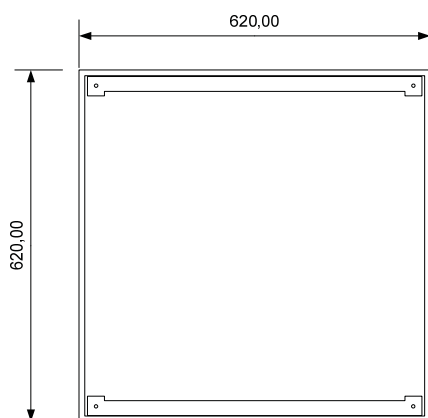

Features:

- Done in one piece, no parts to assemble.
- Quickly a safely mounting system.
- Allows perfect finish ceiling.
- Supplied with all necessary accessories for installation.
- Painted in white matte RAL 9016

REF: HC635E
New Kit Marco

Technical details:

Housing

Material type: Iron 1,5 mm
Color: RAL 9016 white matte

Dimensions

Width: 620 mm
High: 620 mm
Deep: 31,50 mm

Weight

1,5 Kg.

Included accessories

User manual(1 ud).
Nut DIN 9653 M5 ZN (8 ud).
Plastic locknut (4 ud)
Screw DIN 914 M5x25 (8 ud.)

Optional accesories

Aluminium lid for cinema mirror.