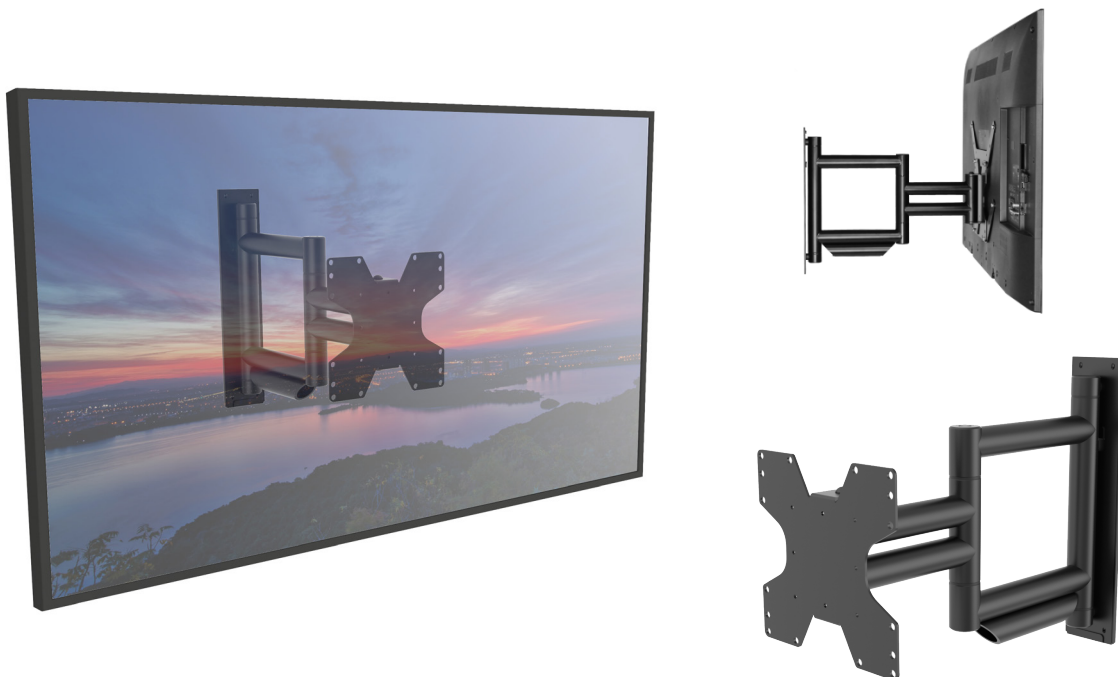

Swivel TV wall mount up to 50 kg

TV wall mount

This high-quality swivel wall mount is stylish and absolutely contemporary. The elegant steel construction provides an urban look and has an industrial look. The CAVUS WMV8050 TV wall mount is ideal for mounting monitors with 26 - 65 inches and a max. weight of 50 kg. Due to the swivel and tilt function, the TV mount can be flexibly adjusted to different positions.

- Especially for larger and heavier TV sets up to 65 inches and max. 50 kg
- 180° rotatable (depending on TV size)
- Easy mounting
- Fixing material is included in the scope of delivery
- VESA mount

Max.
capacity

VESA
100x100 - 200x200 mm

Inch sizes
26 - 65

Easy
installation

wall distance
55 - 472,5 mm

Modell-Nr.

WMV8050

EAN:

8713222015142