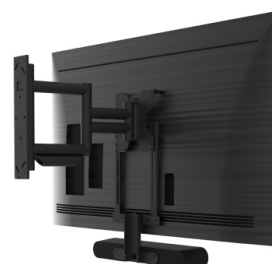

SUITABLE FOR SONOS RAY SOUNDBAR

## PRODUCT DESCRIPTION

The Cavus frame was created specifically for the Sonos Ray soundbar. Because the frame is attached to the wall bracket, it can be turned at the same time. Sonos is known for crystal clear, powerful sound. To make the most of this experience, we've created the ultimate solution. This frame looks great when paired with a wall bracket or a tv floor stand.

- Your Sonos Ray soundbar will always deliver the best sound;
- High-quality steel with a durable powder coating;
- Both picture and sound from the same direction;
- TV and soundbar integrate perfectly;
- Mounting materials are included, can be mounted right away.

SUITABLE FOR  
100-400

MAXIMUM  
TV SIZE

EASY TO  
INSTALL

CABLE  
MANAGEMENT

5 YEAR  
WARRANTY