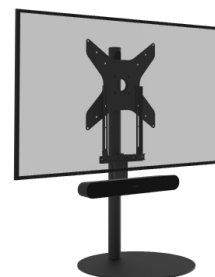

SUITABLE FOR SONOS RAY SOUNDBAR

## PRODUCT DESCRIPTION

The Cavus frame was created specifically for the Sonos Ray soundbar. Because the frame is attached to the wall bracket, it can be turned at the same time. Sonos is known for crystal clear, powerful sound. To make the most of this experience, we've created the ultimate solution. This frame looks great when paired with a wall bracket or a tv floor stand.

- Your Sonos Ray soundbar will always deliver the best sound;
- High-quality steel with a durable powder coating;
- Both picture and sound from the same direction;
- TV and soundbar integrate perfectly;
- Mounting materials are included, can be mounted right away.