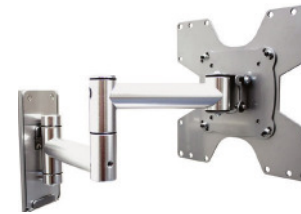

Wall mount f at 32'' - 55''

WMF001

Distance from the wall: 19 mm
 Screen weight: Max. 55 kg
 Mounting (VESA): 100x100 mm - 400x200 mm

Wall mount f at 37'' - 70''

WMF003

Distance from the wall: 19 mm
 Screen weight: Max. 55 kg
 Mounting (VESA): 200x200 mm - 600x400 mm

Wall mount single arm 23'' - 55''

WME101

Distance from the wall: 45 - 302 mm
 Screen weight: Max. 35 kg
 Mounting (VESA): 75x75 mm - 400x400 mm
 Screen tilt: 0 - 15°

Wall mount double arm 23'' - 55''

WME102

Distance from the wall: 45 - 508 mm
 Screen weight: Max. 35 kg
 Mounting (VESA): 75x75 mm - 400x400 mm
 Screen tilt: 0 - 15°

Wall mount double arm 37'' - 70''

WME103

Distance from the wall: 53 - 510 mm
 Screen weight: Max. 45 kg
 Mounting (VESA): 200x200 mm - 600x400 mm
 Screen tilt: 0 - 15°

Wall mount double arm 15'' - 32''

WMV2001

Material: Brushed Aluminium
 Distance from the wall: 68 - 360 mm
 Screen weight: Max. 20 kg
 Mounting (VESA): 75x75 mm - 200x200 mm
 Screen tilt: 0 - 24°

Easy to install by separate wall plate