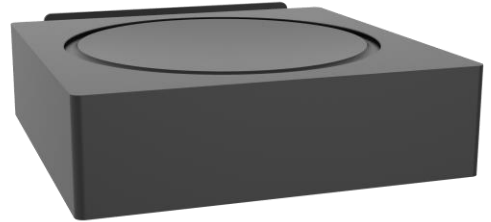

WALL MOUNT

SUITABLE FOR SONOS AMP

CMAMPH

Do you want to mount the Sonos AMP on a surface? Our new wall mounts make it possible to achieve this. We have created a horizontal and a vertical wall mount, specially designed for the Sonos AMP. In addition to the modest design, it also has a positive contribution to the ventilation. This is important for the performance of an amplifier. With this wall mount you get the best out of the Sonos AMP.

- Developed to get the best out of your Sonos AMP
- Modest design to keep the focus on your Sonos AMP
- The custom shape ensures an optimal cooling performance
- Made from a single piece of 3mm strong steel with a durable powder coating
- Available in (CMAMPH) Horizontal (CMAMPV) Vertical
- Includes Fisher UX6 plugs suitable for any wall surface
- Ready, Quick and easy to install