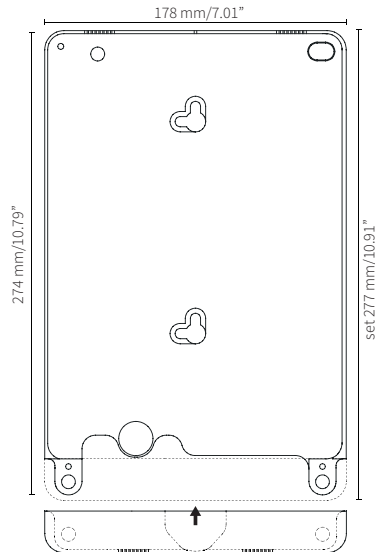

## Eve Pro 10.5" frame

670-01 - aluminium  
670-03 - black  
670-04 - satin white

## Eve Pro 10.5" rounded cover

672-01 - brushed aluminium  
672-03 - brushed black  
672-04 - satin white

## Eve Pro 10.5" rounded security cover

674-01 - brushed aluminium  
674-03 - brushed black  
674-04 - satin white

## Dimensions

**Set:** 277mm/10.91" x 178mm/7.01" x 11mm/0.43"

**Frame:** 274mm/10.79" x 178mm/7.01" x 11mm/0.43"

**Cover:** 24mm/0.94" x 178mm/7.01" x 11mm/0.43"

610-02 - puck 2A USB charger