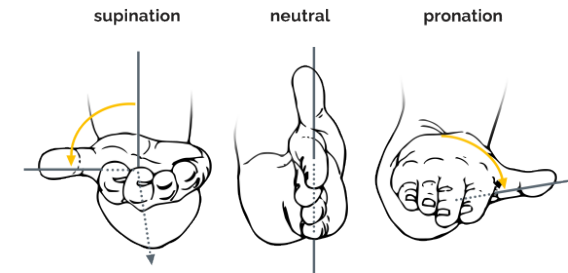

PRF Mouse Wireless

The PRF Mouse Wireless is a vertical mouse that ensures an ergonomically way of working.

Thanks to the well-designed fit, the PRF Mouse Wireless is for nearly any hand size. A wireless vertical mouse for right-handers, and it is ideally for mobile work, but you can also use it at your fixed workplace at home or in the office. With the PRF Precision Mouse, you can store the USB receiver behind the magnetic battery cover for transport. Further, this vertical mouse has easy to reach thumb buttons and an adjustable pointer speed button for more efficiency. Start now to improve your performance at work with the PRF Mouse Wireless.

Ergonomic background

Prolonged use of a regular mouse can lead to pain and discomfort in the shoulders, forearms, and hands (Chang et al., 2007 & Andersen et al., 2008). The handshake position of vertical mice keeps the wrist from bending as much to the side while the forearm also turns inward to a lesser degree (Schmid, et al., 2015). This means that muscle activity in the forearm is less than it would be when using a conventional mouse (Quemelo & Vieira, 2013). Research has shown that the use of a vertical joystick mouse ensures a faster recovery from forearm, wrist and hand complaints (Aarås, et al., 2001). And therefore, vertical mice compared to standard mice lead to a healthier and more comfortable way of working.