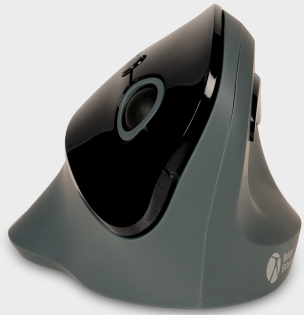

PRF Mouse Wireless

The PRF Mouse Wireless is a vertical mouse that ensures an ergonomically way of working.

Thanks to the well-designed fit, the PRF Mouse Wireless is for nearly any hand size. A wireless vertical mouse for right-handers, and it is ideally for mobile work, but you can also use it at your fixed workplace at home or in the office. With the PRF Precision Mouse, you can store the USB receiver behind the magnetic battery cover for transport. Further, this vertical mouse has easy to reach thumb buttons and an adjustable pointer speed button for more efficiency. Start now to improve your performance at work with the PRF Mouse Wireless.

Ergonomic background

Prolonged use of a regular mouse can lead to pain and discomfort in the shoulders, forearms, and hands (Chang et al., 2007 & Andersen et al., 2008). The handshake position of vertical mice keeps the wrist from bending as much to the side while the forearm also turns inward to a lesser degree (Schmid, et al., 2015). This means that muscle activity in the forearm is less than it would be when using a conventional mouse (Quemelo & Vieira, 2013). Research has shown that the use of a vertical joystick mouse ensures a faster recovery from forearm, wrist and hand complaints (Aarås, et al., 2001). And therefore, vertical mice compared to standard mice lead to a healthier and more comfortable way of working.

PRF Vertical Mouse Wireless

Article code

BNEPRFDG

Barcode/ EAN-code on product package

8719274677161

Guarantee period [years]

5 (after registration)

Click or scan for more
information >

Product design

Product colour(s)	Black, Dark Grey
Hand	Right
Package content	Mouse, Dongle, USB-A to USB-C adaptor, Batteries, Manual
Protection bag included	No

System requirements

Compatible devices	PC, Mac
Compatible operating systems	Windows, Mac OS, Android, iOS, Linux, Unix, ChromeOS
Minimum requirements operating systems	All versions