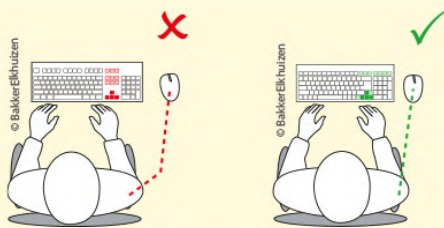

# UltraBoard 960 Compact Standard

UltraBoard 960 Compact Standard

The UltraBoard 960 is a compact keyboard with a numerical keypad.

The main difference compared to a standard keyboard is the optimal layout, which makes the UltraBoard 960's design eight centimeters narrower than a "normal" keyboard!

## A compact standard keyboard that provides the right ergonomic posture

The UltraBoard 960 Compact Standard reduces the distance to your mouse, which limits the strain on your lower arms. As an added advantage, this compact version is easier to take with you in a backpack or laptop case. This lets you work in a comfortable and ergonomically sound manner anywhere and anytime.